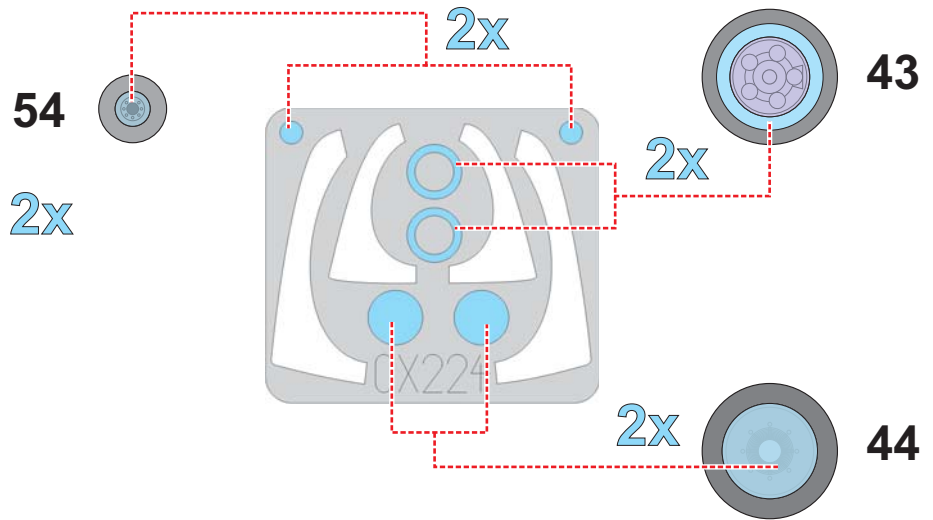

eduard
MASK

CX 224

EF-2000 Typhoon Single Seater 1/72

The die-cut mask for accurate canopy frame painting of the
Revell scale 1/72 KIT

LIQUID MASK ■

31

31

94