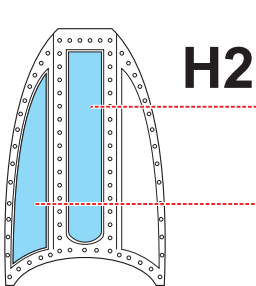

eduard
MASK

F-105G Thunderchief 1/72

The die-cut mask for accurate canopy frame painting of the
Trumpeter scale 1/72 KIT

CX 221

LIQUID MASK ■