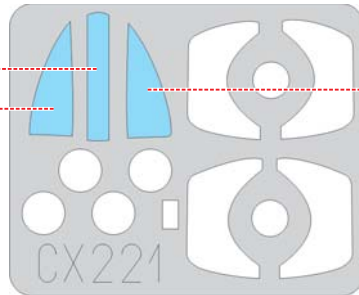

eduard
MASK

F-105G Thunderchief 1/72

The die-cut mask for accurate canopy frame painting of the
Trumpeter scale 1/72 KIT

CX 221

LIQUID MASK ■