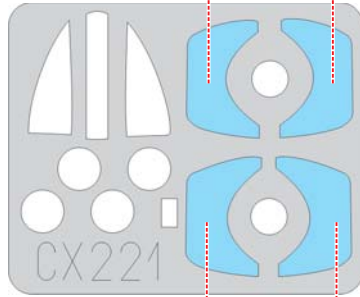

eduard
MASK

F-105G Thunderchief 1/72

The die-cut mask for accurate canopy frame painting of the
Trumpeter scale 1/72 KIT

CX 221

LIQUID MASK ■