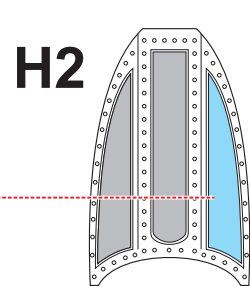

eduard
MASK

F-105G Thunderchief 1/72

The die-cut mask for accurate canopy frame painting of the
Trumpeter scale 1/72 KIT

CX 221

LIQUID MASK ■