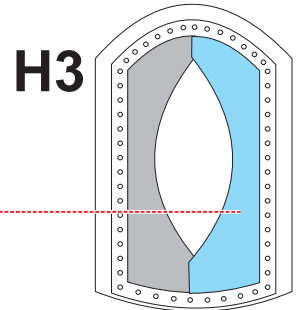

eduard
MASK

F-105G Thunderchief 1/72

The die-cut mask for accurate canopy frame painting of the
Trumpeter scale 1/72 KIT

CX 221

LIQUID MASK ■