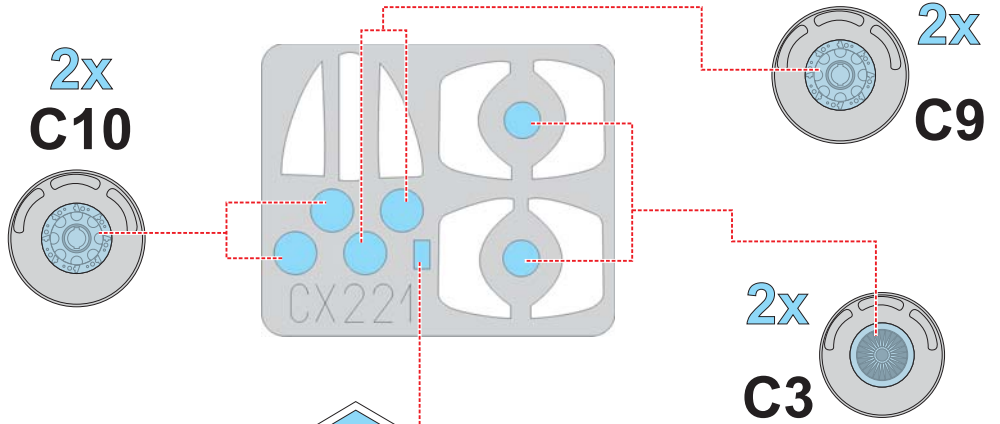

eduard
MASK

F-105G Thunderchief 1/72

The die-cut mask for accurate canopy frame painting of the
Trumpeter scale 1/72 KIT

CX 221

LIQUID MASK ■