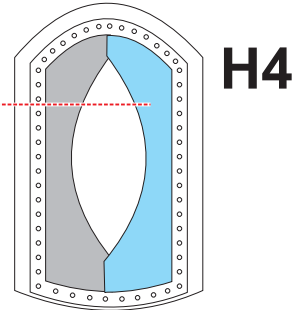

eduard
MASK

F-105G Thunderchief 1/72

The die-cut mask for accurate canopy frame painting of the
Trumpeter scale 1/72 KIT

CX 221

LIQUID MASK ■