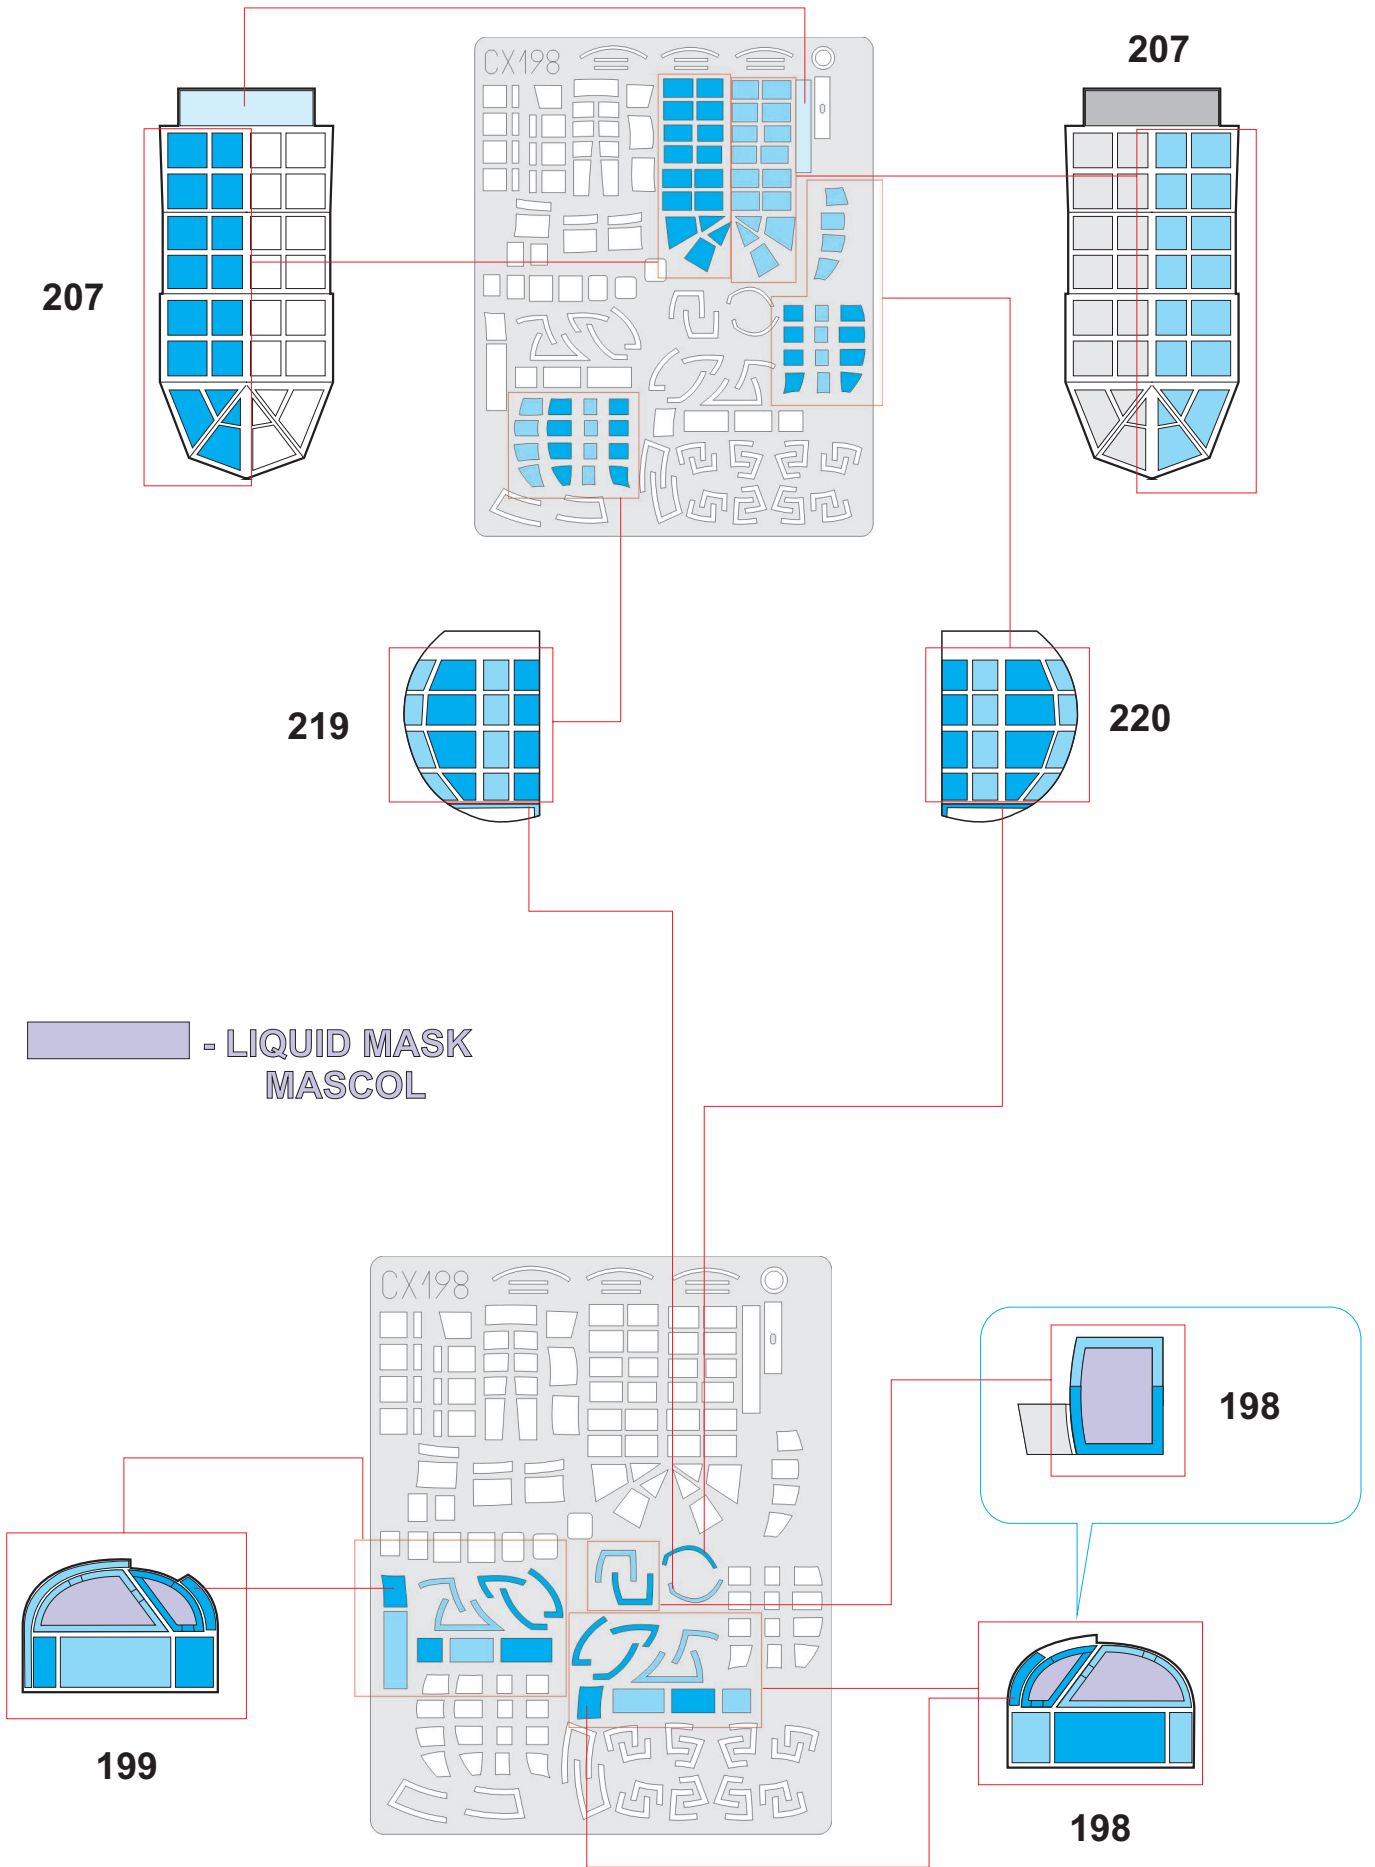

eduard
MASK

CX 198

Petlyakov Pe-8

1/72

The die-cut mask for accurate canopy frame painting of the
Amodel scale 1/72 KIT

 - LIQUID MASK
MASCOL

210

211

205

208

209

227

 - LIQUID MASK
MASCOL

226