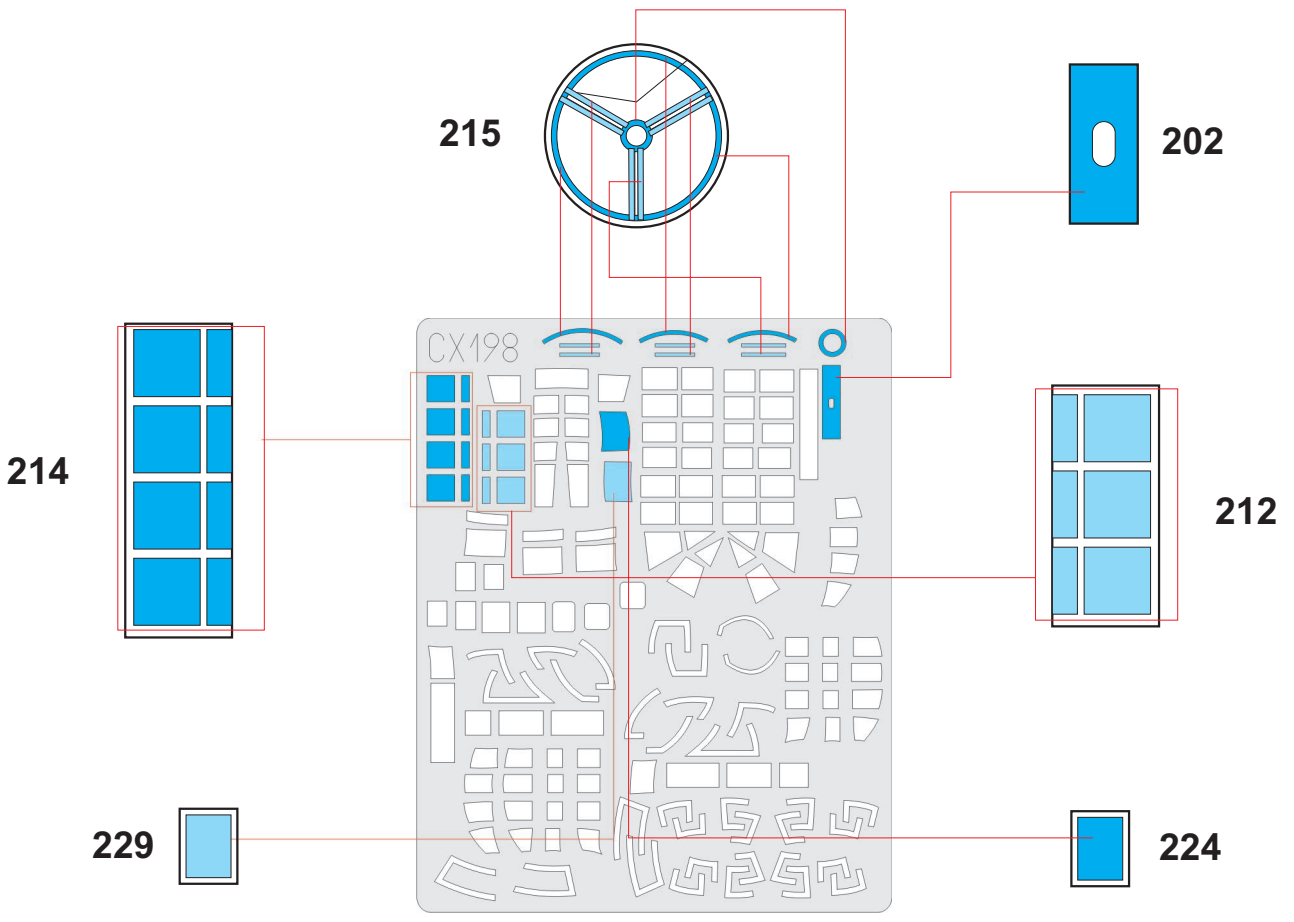

eduard
MASK

CX 198

Petlyakov Pe-8

1/72

The die-cut mask for accurate canopy frame painting of the
Amodel scale 1/72 KIT

 - LIQUID MASK
MASCOL

210

211

205

208

209

227

 - LIQUID MASK
MASCOL

226