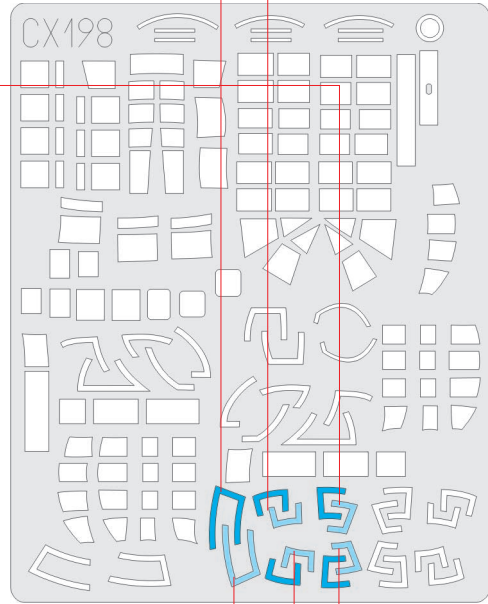

eduard
MASK

CX 198

Petlyakov Pe-8

1/72

The die-cut mask for accurate canopy frame painting of the
Amodel scale 1/72 KIT

 - LIQUID MASK
MASCOL

210

211

205

208

209

227

 - LIQUID MASK
MASCOL

226