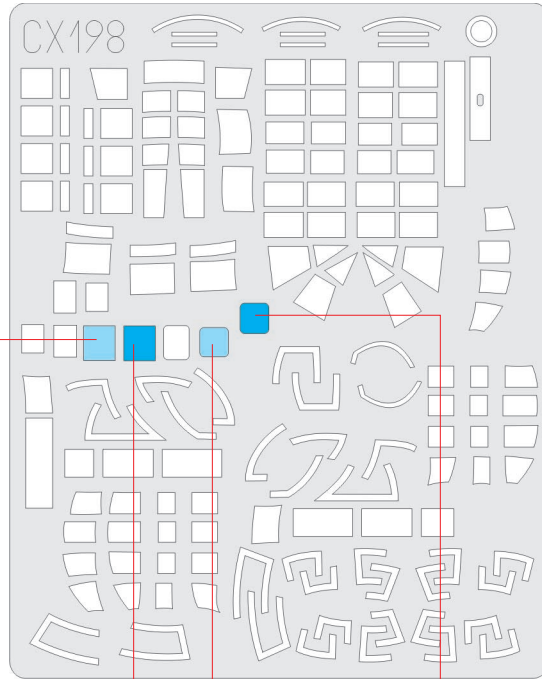

eduard
MASK

CX 198

Petlyakov Pe-8

1/72

The die-cut mask for accurate canopy frame painting of the
Amodel scale 1/72 KIT

 - LIQUID MASK
MASCOL

210

211

205

208

209

227

 - LIQUID MASK
MASCOL

226