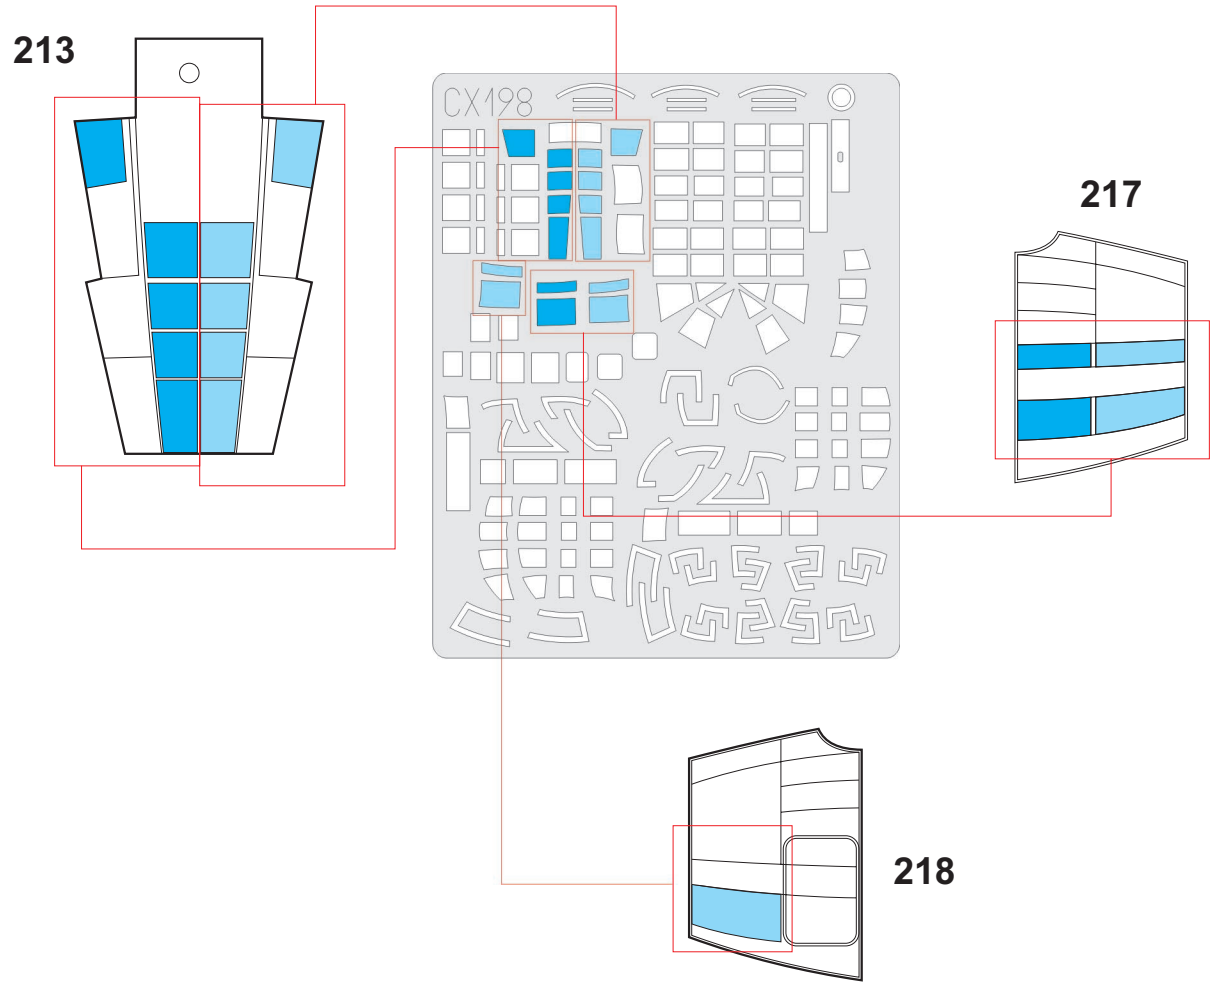

eduard
MASK

CX 198

Petlyakov Pe-8

1/72

The die-cut mask for accurate canopy frame painting of the
Amodel scale 1/72 KIT

 - LIQUID MASK
MASCOL

210

211

205

208

209

227

 - LIQUID MASK
MASCOL

226