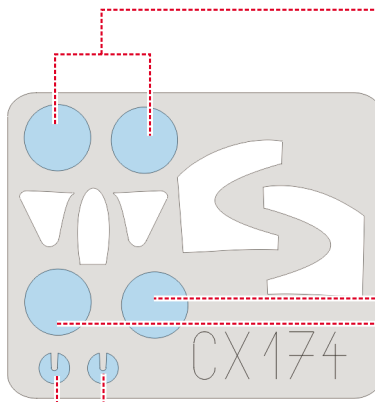

**eduard**  
**MASK**

**CX 174**

# MiG-21 bis 1/72

The die-cut mask for accurate canopy frame painting of the *Zvezda* scale 1/72 KIT

2 pcs.

**16**

**16**

2 pcs.

LIQUID MASK ■

**10**

2 pcs.

**C2**

**C1**

**C1**