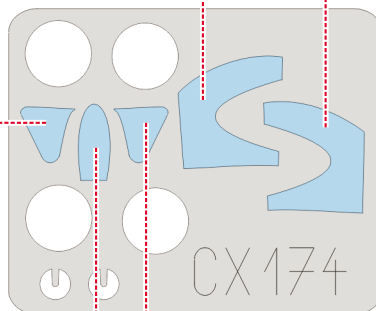

# MiG-21 bis 1/72

The die-cut mask for accurate canopy frame painting of the *Zvezda* scale 1/72 KIT

2 pcs.

**16**

**16**

2 pcs.

LIQUID MASK ■

**10**

2 pcs.

**C2**

**C1**

**C1**