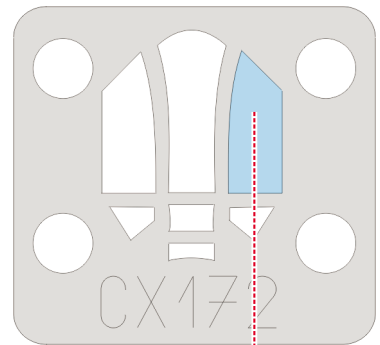

eduard
MASK

CX 172

Bf 109G-10 1/72

The die-cut mask for accurate canopy frame painting of the
Revell scale 1/72 KIT

A23

4X

C