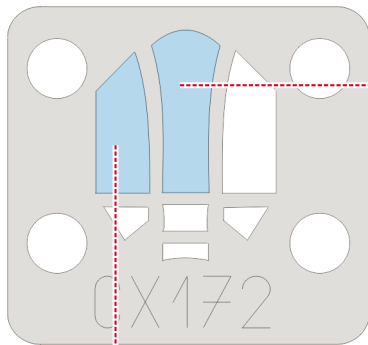

eduard
MASK

CX 172

Bf 109G-10 1/72

The die-cut mask for accurate canopy frame painting of the
Revell scale 1/72 KIT

A23

4X

C