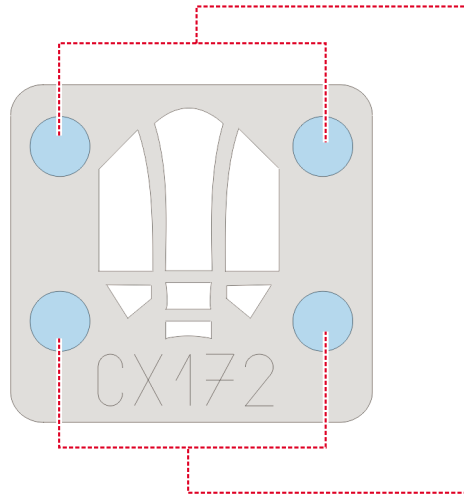

eduard
MASK

CX 172

Bf 109G-10 1/72

The die-cut mask for accurate canopy frame painting of the
Revell scale 1/72 KIT

A23

4X

C