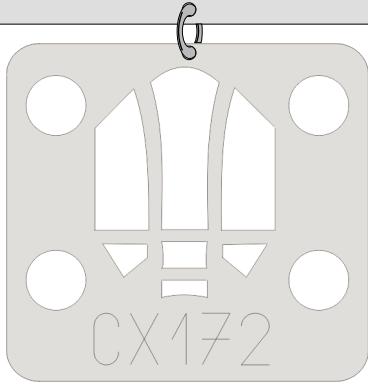

eduard
MASK

CX 172

Bf 109G-10 1/72

The die-cut mask for accurate canopy frame painting of the
Revell scale 1/72 KIT

A23

4X

C