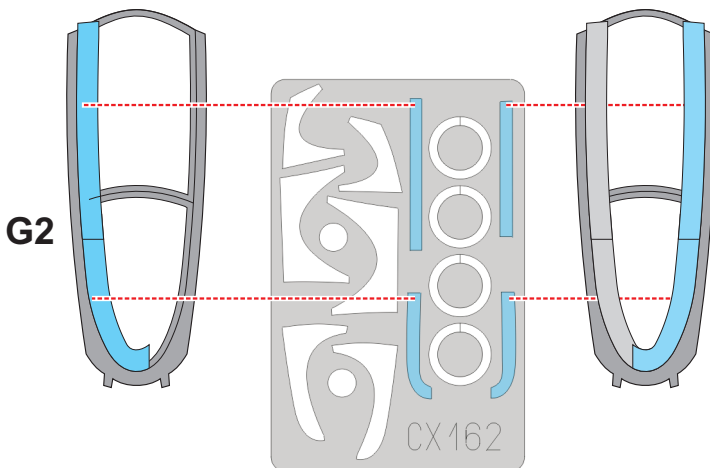

eduard
MASK

CX 162

F-15A/C Eagle 1/72

The die-cut mask for accurate canopy frame painting of the
Hasegawa scale 1/72 KIT

1.)

2.)

INTERIOR COLOR

3.)

CAMOUFLAGE COLOR

LIQUID MASK ■

4.)

REMOVE MASK

G1

G2

5.)

6.)