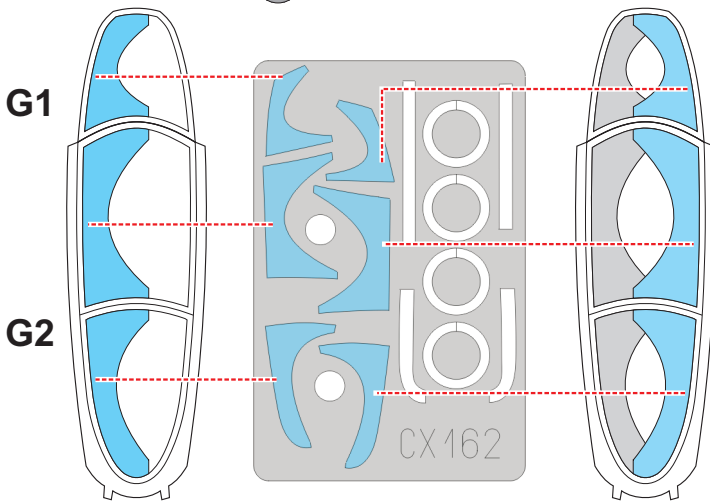

eduard
MASK

CX 162

F-15A/C Eagle 1/72

The die-cut mask for accurate canopy frame painting of the
Hasegawa scale 1/72 KIT

1.)

2.)

INTERIOR COLOR

3.)

CAMOUFLAGE COLOR

LIQUID MASK ■

4.)

REMOVE MASK

G1

G2

5.)

6.)