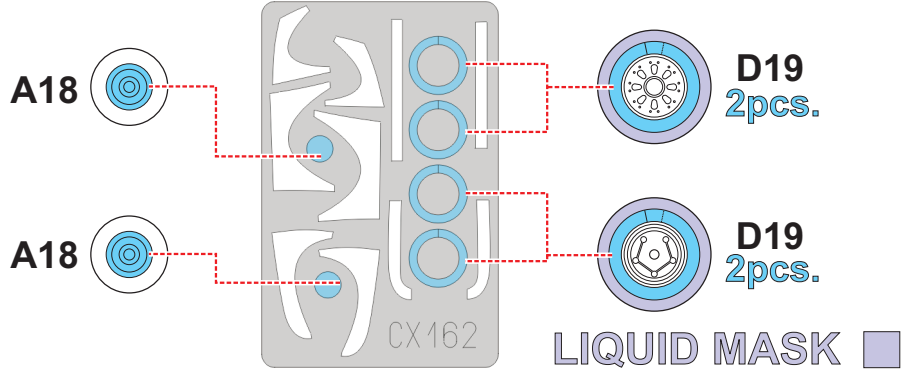

eduard
MASK

CX 162

F-15A/C Eagle 1/72

The die-cut mask for accurate canopy frame painting of the
Hasegawa scale 1/72 KIT

1.)

2.)

INTERIOR COLOR

3.)

CAMOUFLAGE COLOR

LIQUID MASK ■

4.)

REMOVE MASK

G1

G2

5.)

6.)