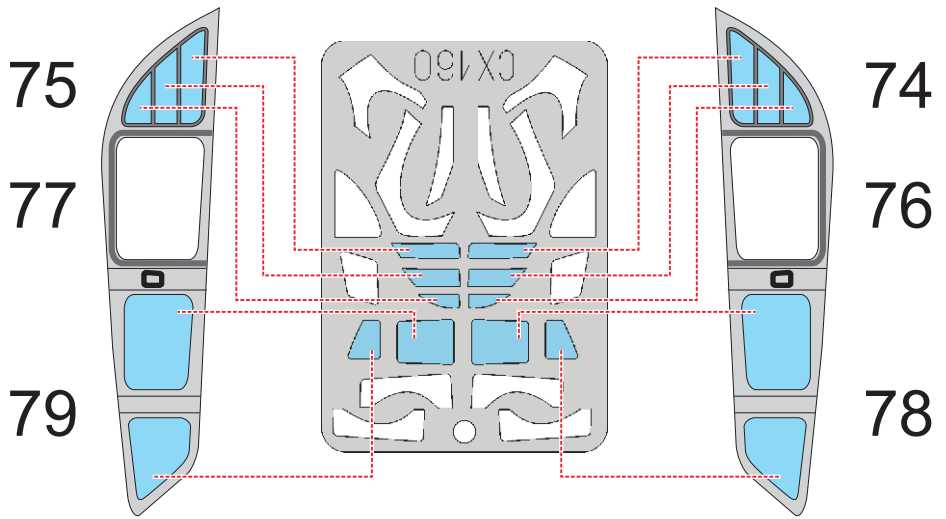

eduard
MASK

EC-145 1/72

The die-cut mask for accurate canopy frame painting of the
Heller scale 1/72 KIT

CX 160

LIQUID MASK

LIQUID MASK