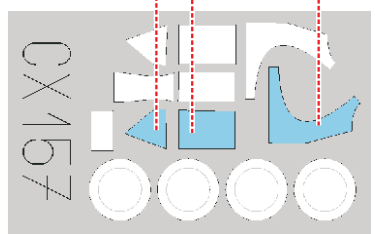

eduard
MASK

Ki-43 I Oscar 1/72

The die-cut mask for accurate canopy frame painting of the
Fujimi scale 1/72 KIT

CX 157

G2

CX157

2pcs
A5

2pcs
A5

- LIQUID MASK

1.)

G1

CX157

2.)

G1

CX157

2pcs
A5

2pcs
A5

CX157

3.)

G1

CX157

4.)

INTERIOR COLOR

5.)

CAMOUFLAGE COLOR

G1

LIQUID MASK

REFERENCES: Aero Detail #29 - Nakajima Ki-43 "Oscar" Hayabusa
Monografie Lotnicze - Nakajima Ki-43 "Oscar" Hayabusa