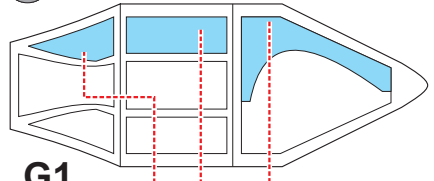

eduard
MASK

Ki-43 I Oscar 1/72

The die-cut mask for accurate canopy frame painting of the
Fujimi scale 1/72 KIT

CX 157

G2

CX157

2pcs
A5

2pcs
A5

- LIQUID MASK

1.)

G1

CX157

2.)

G1

CX157

2pcs
A5

2pcs
A5

CX157

3.)

G1

CX157

4.)

INTERIOR COLOR

5.)

CAMOUFLAGE COLOR

G1

LIQUID MASK

REFERENCES: Aero Detail #29 - Nakajima Ki-43 "Oscar" Hayabusa
Monografie Lotnicze - Nakajima Ki-43 "Oscar" Hayabusa