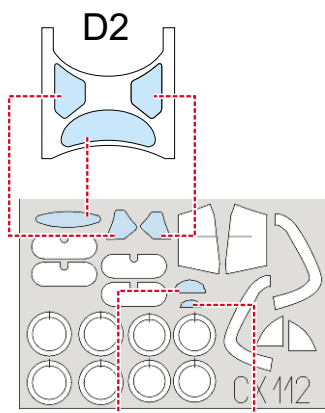

eduard
MASK

Me 163B Komet 1/72

The die-cut mask for accurate canopy frame painting of the Academy
Scale 1/72 KIT

CX 112

REFERENCES:
Aero Detail #10

LIQUID MASK

LIQUID MASK