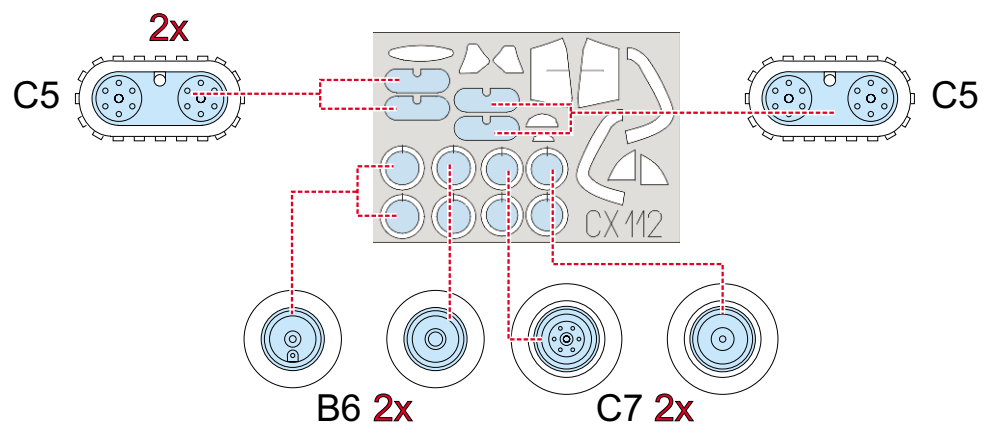

eduard
MASK

Me 163B Komet 1/72

The die-cut mask for accurate canopy frame painting of the Academy
Scale 1/72 KIT

CX 112

REFERENCES:
Aero Detail #10

LIQUID MASK

LIQUID MASK