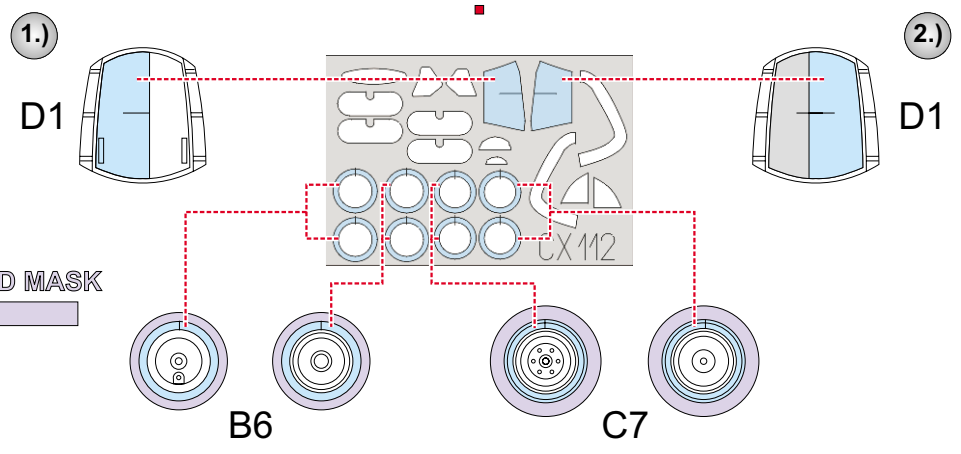

eduard
MASK

Me 163B Komet 1/72

The die-cut mask for accurate canopy frame painting of the Academy
Scale 1/72 KIT

CX 112

REFERENCES:
Aero Detail #10

LIQUID MASK

LIQUID MASK