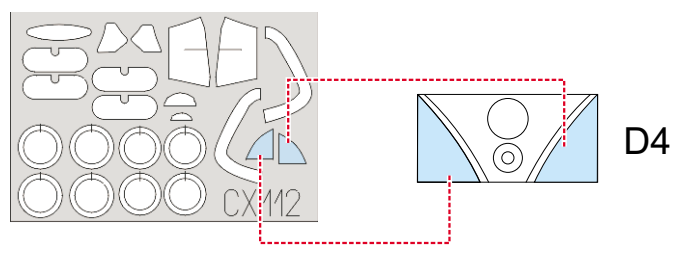

eduard
MASK

Me 163B Komet 1/72

The die-cut mask for accurate canopy frame painting of the Academy
Scale 1/72 KIT

CX 112

REFERENCES:
Aero Detail #10

LIQUID MASK

LIQUID MASK