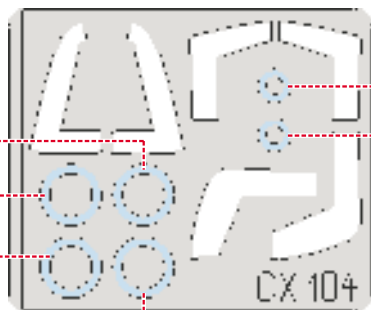

eduard
MASK

EF-2000 Typhoon Double seater 1/72

The die-cut mask for accurate canopy frame painting of the

Revell

scale 1/72 KIT

CX 104

2x 43

2x 44

54

1.)

31

39

2.)

31

39

3.)