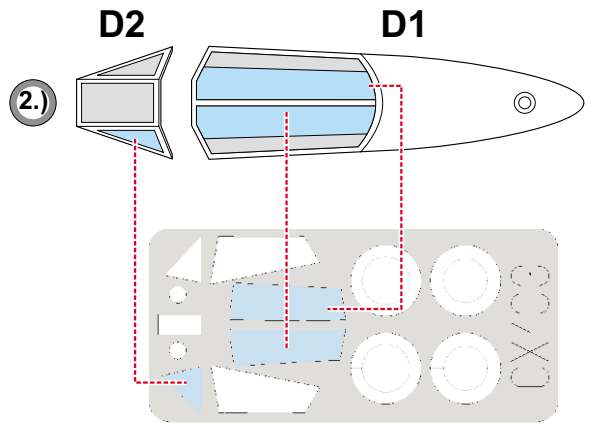

eduard
MASK

Ta 152H 1/72

The die-cut mask for accurate canopy frame painting of the
Dragon scale 1/72 KIT

CX 103

LIQUID MASK

3.) INTERIOR COLOR

4.) CAMOUFLAGE COLOR

5.) REMOVE MASK