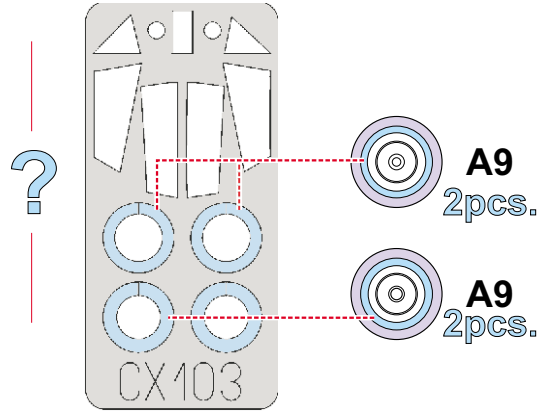

eduard
MASK

Ta 152H 1/72

The die-cut mask for accurate canopy frame painting of the
Dragon scale 1/72 KIT

CX 103

LIQUID MASK

3.) INTERIOR COLOR

4.) CAMOUFLAGE COLOR

5.) REMOVE MASK