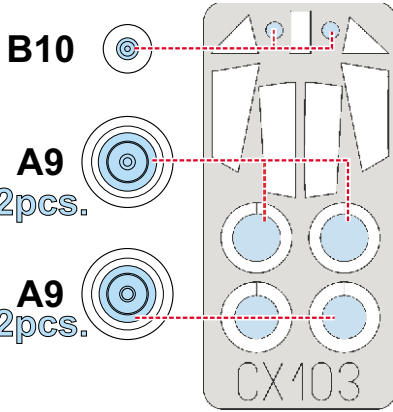

eduard
MASK

Ta 152H 1/72

The die-cut mask for accurate canopy frame painting of the
Dragon scale 1/72 KIT

CX 103

LIQUID MASK

3.) INTERIOR COLOR

4.) CAMOUFLAGE COLOR

5.) REMOVE MASK