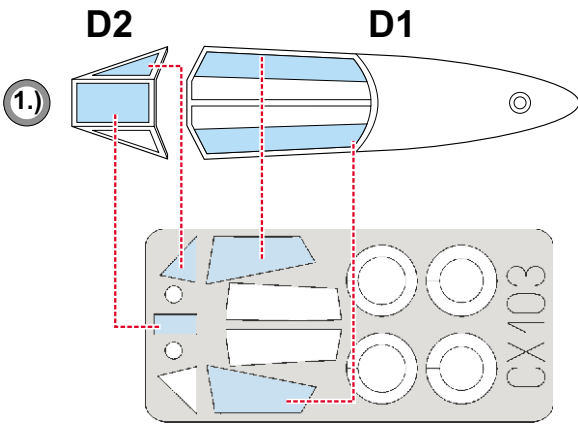

eduard
MASK

Ta 152H 1/72

The die-cut mask for accurate canopy frame painting of the
Dragon scale 1/72 KIT

CX 103

LIQUID MASK

3.) INTERIOR COLOR

4.) CAMOUFLAGE COLOR

5.) REMOVE MASK