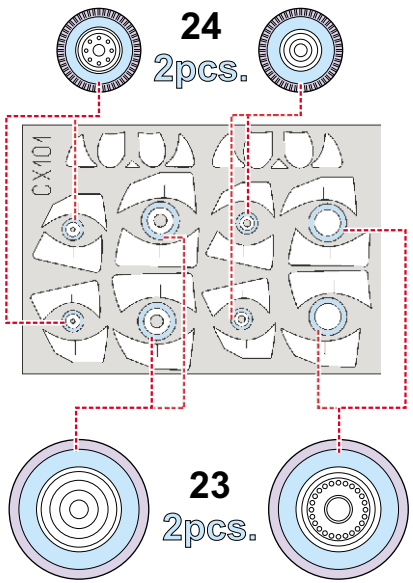

9.) REMOVE MASK

?