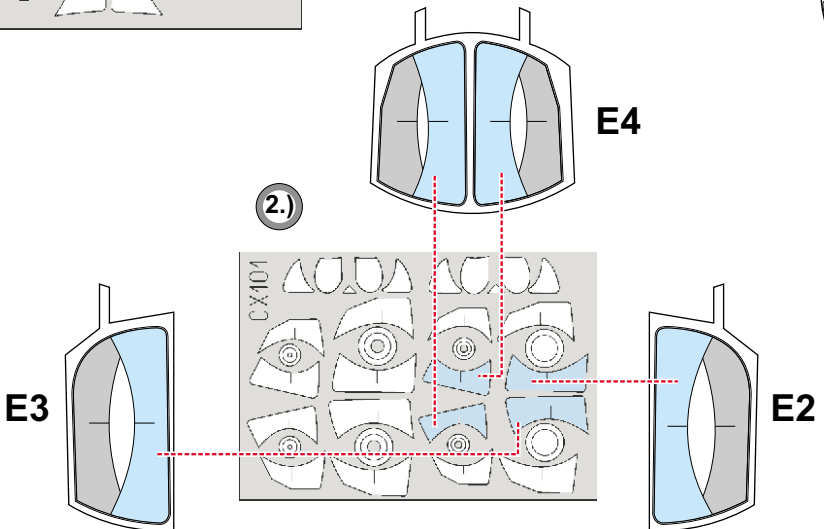

# EA-6B Prowler 1/72

The die-cut mask for accurate canopy frame painting of the  
*Hasegawa* scale 1/72 KIT

CX 101

LIQUID MASK

3.) INTERIOR COLOR

4.) RUBBER COLOR

5.) REMOVE MASK

LIQUID MASK