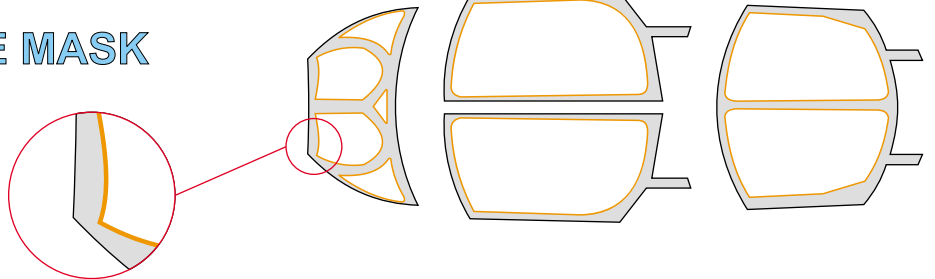

9.) REMOVE MASK

?