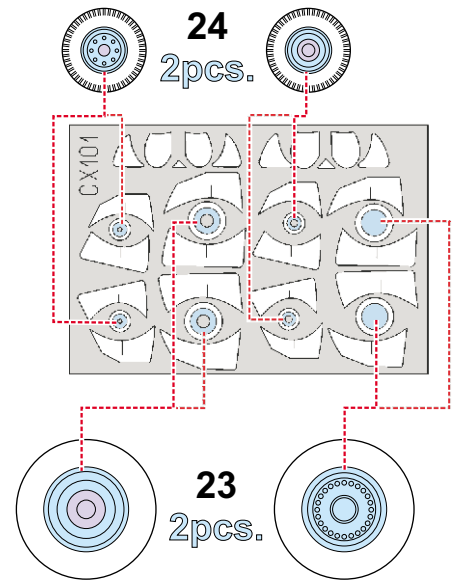

LIQUID MASK

REFERENCES: Concord No.1019: U.S.Airpower at Sea
Osprey Aviation: Supercarriers Naval Aviation in Action