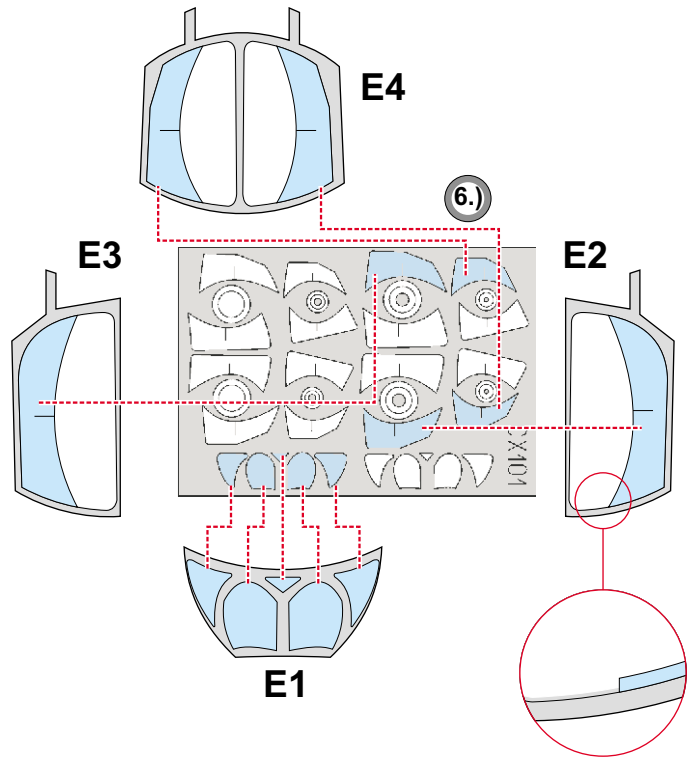

# EA-6B Prowler 1/72

The die-cut mask for accurate canopy frame painting of the  
*Hasegawa* scale 1/72 KIT

CX 101

LIQUID MASK

3.) INTERIOR COLOR

4.) RUBBER COLOR

5.) REMOVE MASK

LIQUID MASK