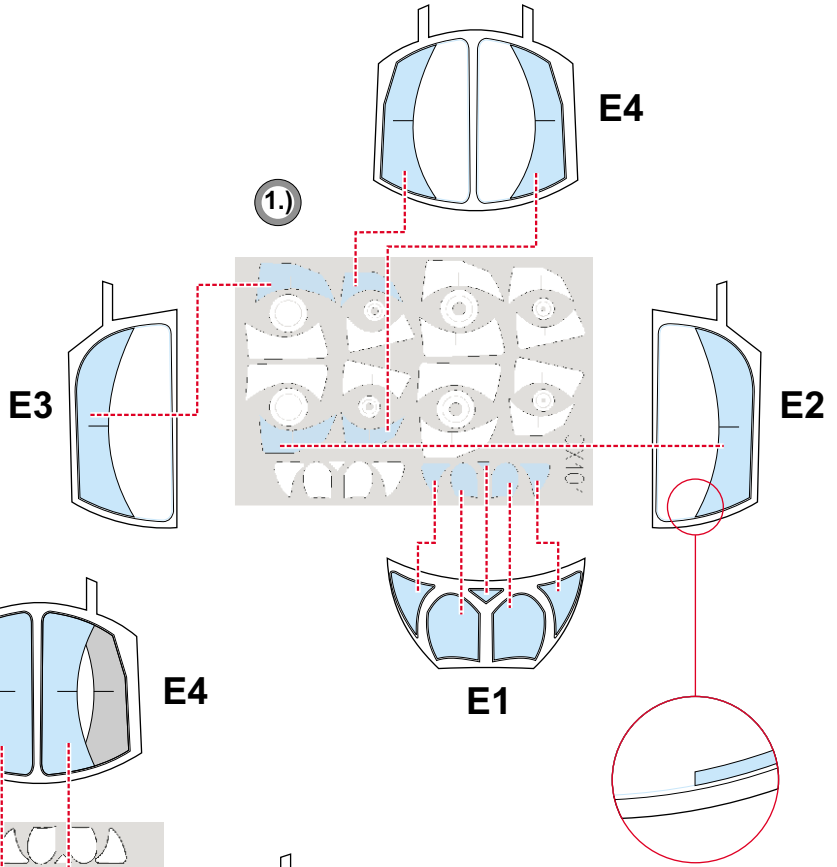

# EA-6B Prowler 1/72

The die-cut mask for accurate canopy frame painting of the  
*Hasegawa* scale 1/72 KIT

CX 101

LIQUID MASK

3.) INTERIOR COLOR

4.) RUBBER COLOR

5.) REMOVE MASK

LIQUID MASK