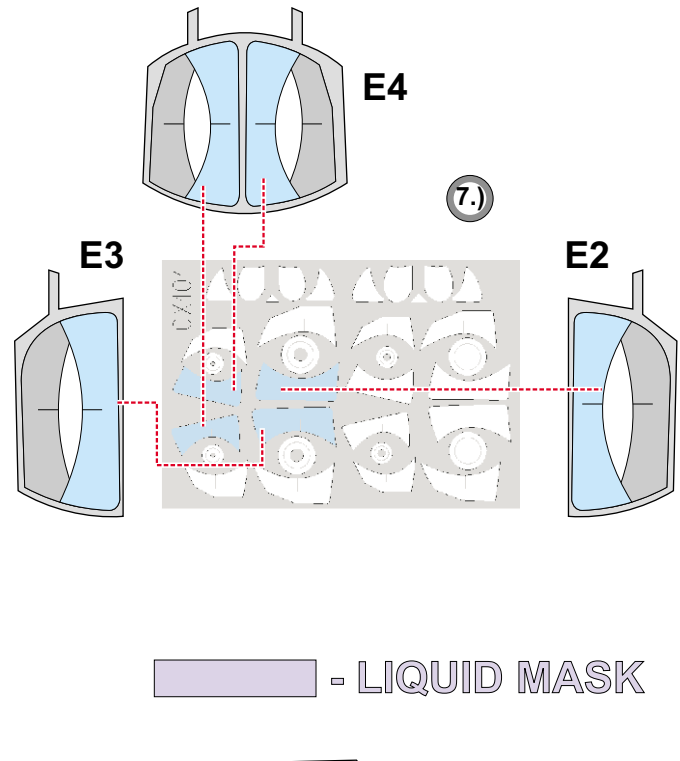

# EA-6B Prowler 1/72

The die-cut mask for accurate canopy frame painting of the  
*Hasegawa* scale 1/72 KIT

CX 101

LIQUID MASK

3.) INTERIOR COLOR

4.) RUBBER COLOR

5.) REMOVE MASK

LIQUID MASK