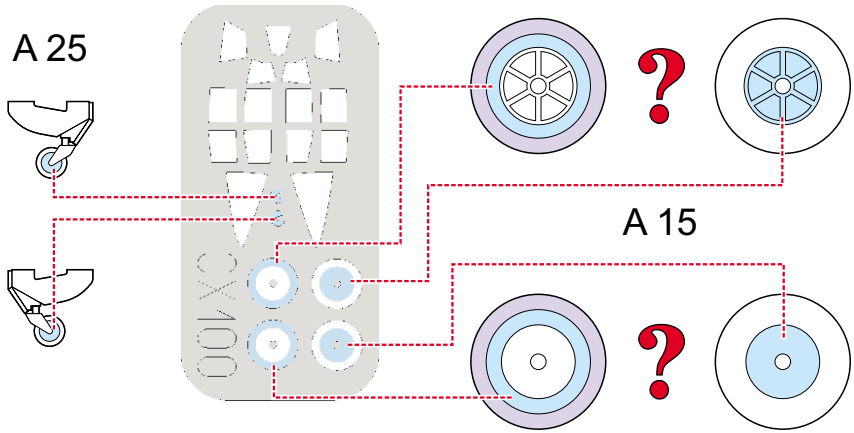

# NIK1-Ja George 1/72

The die-cut mask for accurate canopy frame painting of the  
*Tamiya* scale 1/72 KIT

CX 100