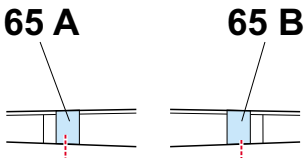

# Ki-48 Lily 1/72

The die-cut mask for accurate canopy frame painting of the  
*Hasegawa* scale 1/72 KIT

LIQUID MASK

**REFERENCES:** Maru Mechanic # 16 Ki- 48 Lilly  
 Maru Mechanic (Hardcover) # 2 Ki- 100 Hien + Ki- 48 Lilly  
 Aircam Aircraft Series # 32 Ki-48 Lilly