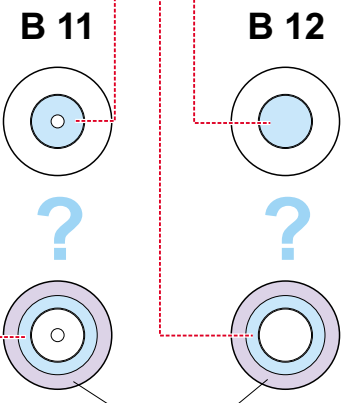

# Ki-48 Lily 1/72

The die-cut mask for accurate canopy frame painting of the  
*Hasegawa* scale 1/72 KIT

LIQUID MASK

**REFERENCES:** Maru Mechanic # 16 Ki- 48 Lilly  
 Maru Mechanic (Hardcover) # 2 Ki- 100 Hien + Ki- 48 Lilly  
 Aircam Aircraft Series # 32 Ki-48 Lilly