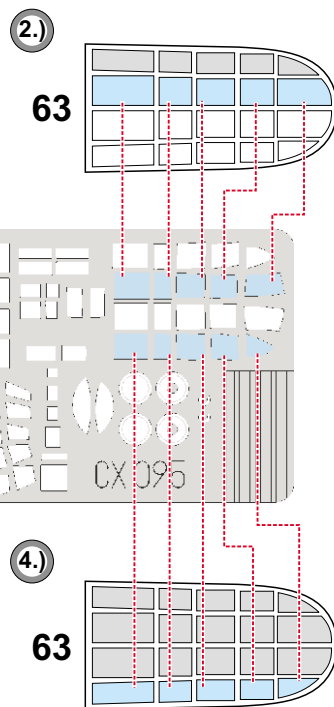

eduard  
MASK

CX 095

# Ki-48 Lily 1/72

The die-cut mask for accurate canopy frame painting of the  
*Hasegawa* scale 1/72 KIT

LIQUID MASK

**REFERENCES:** Maru Mechanic # 16 Ki- 48 Lilly  
 Maru Mechanic (Hardcover) # 2 Ki- 100 Hien + Ki- 48 Lilly  
 Aircam Aircraft Series # 32 Ki-48 Lilly