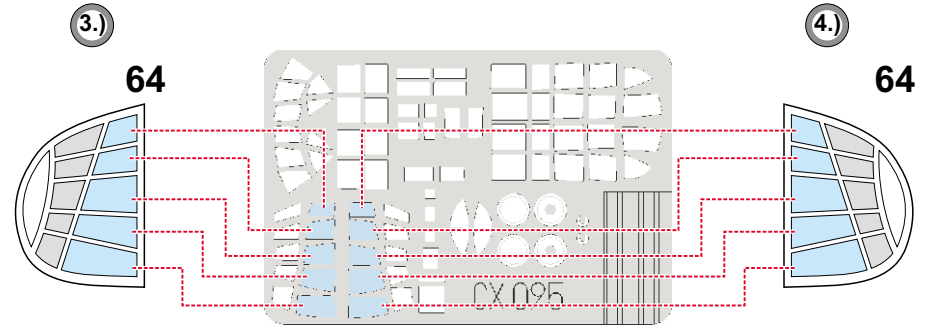

# Ki-48 Lily 1/72

The die-cut mask for accurate canopy frame painting of the  
*Hasegawa* scale 1/72 KIT

LIQUID MASK

**REFERENCES:** Maru Mechanic # 16 Ki- 48 Lilly  
 Maru Mechanic (Hardcover) # 2 Ki- 100 Hien + Ki- 48 Lilly  
 Aircam Aircraft Series # 32 Ki-48 Lilly