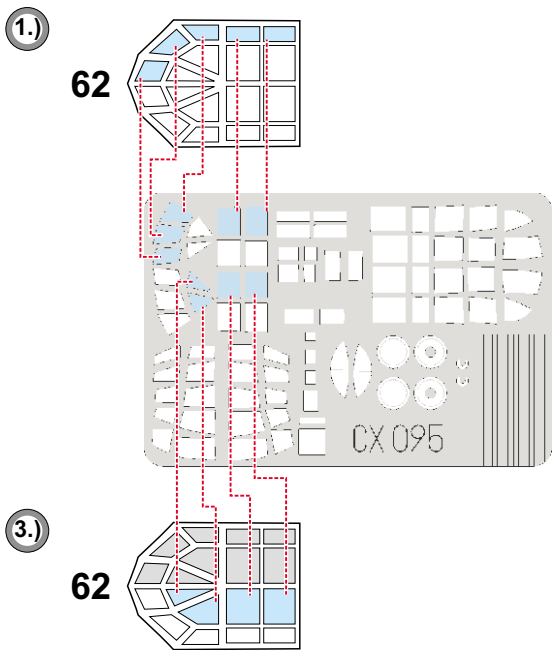

eduard  
MASK

CX 095

# Ki-48 Lily 1/72

The die-cut mask for accurate canopy frame painting of the  
*Hasegawa* scale 1/72 KIT

LIQUID MASK

**REFERENCES:** Maru Mechanic # 16 Ki- 48 Lilly  
 Maru Mechanic (Hardcover) # 2 Ki- 100 Hien + Ki- 48 Lilly  
 Aircam Aircraft Series # 32 Ki-48 Lilly