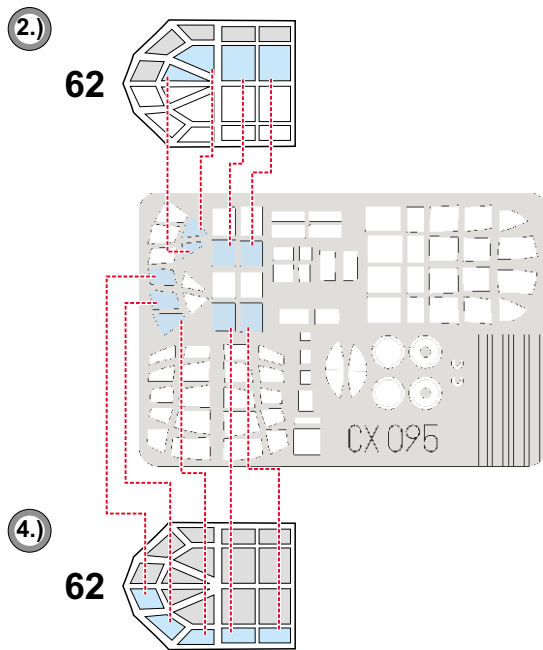

eduard  
MASK

CX 095

# Ki-48 Lily 1/72

The die-cut mask for accurate canopy frame painting of the  
*Hasegawa* scale 1/72 KIT

LIQUID MASK

**REFERENCES:** Maru Mechanic # 16 Ki- 48 Lilly  
 Maru Mechanic (Hardcover) # 2 Ki- 100 Hien + Ki- 48 Lilly  
 Aircam Aircraft Series # 32 Ki-48 Lilly