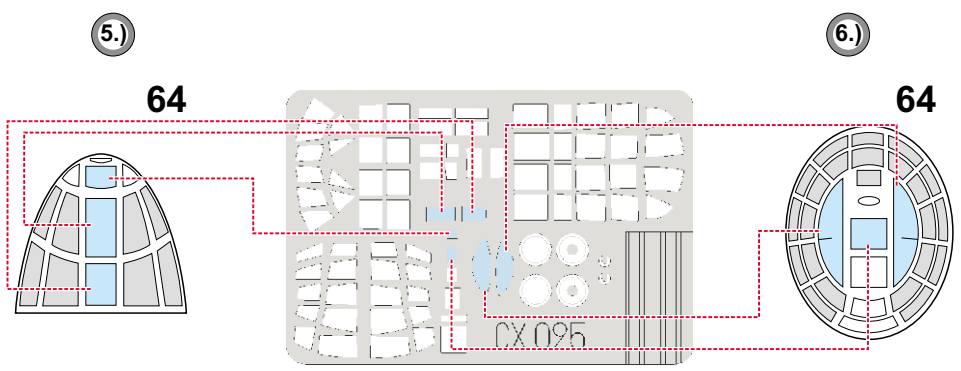

# Ki-48 Lily 1/72

The die-cut mask for accurate canopy frame painting of the  
*Hasegawa* scale 1/72 KIT

LIQUID MASK

**REFERENCES:** Maru Mechanic # 16 Ki- 48 Lilly  
 Maru Mechanic (Hardcover) # 2 Ki- 100 Hien + Ki- 48 Lilly  
 Aircam Aircraft Series # 32 Ki-48 Lilly