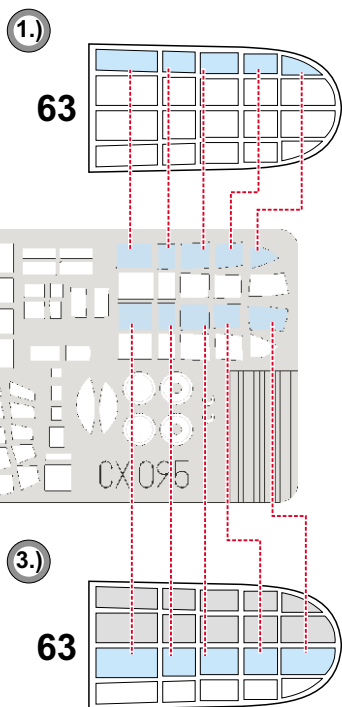

eduard  
MASK

CX 095

# Ki-48 Lily 1/72

The die-cut mask for accurate canopy frame painting of the  
*Hasegawa* scale 1/72 KIT

LIQUID MASK

**REFERENCES:** Maru Mechanic # 16 Ki- 48 Lilly  
 Maru Mechanic (Hardcover) # 2 Ki- 100 Hien + Ki- 48 Lilly  
 Aircam Aircraft Series # 32 Ki-48 Lilly