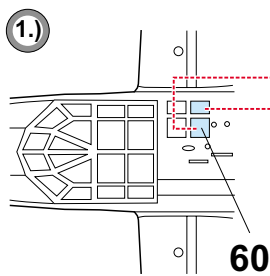

# Ki-48 Lily 1/72

The die-cut mask for accurate canopy frame painting of the  
*Hasegawa* scale 1/72 KIT

LIQUID MASK

**REFERENCES:** Maru Mechanic # 16 Ki- 48 Lilly  
 Maru Mechanic (Hardcover) # 2 Ki- 100 Hien + Ki- 48 Lilly  
 Aircam Aircraft Series # 32 Ki-48 Lilly