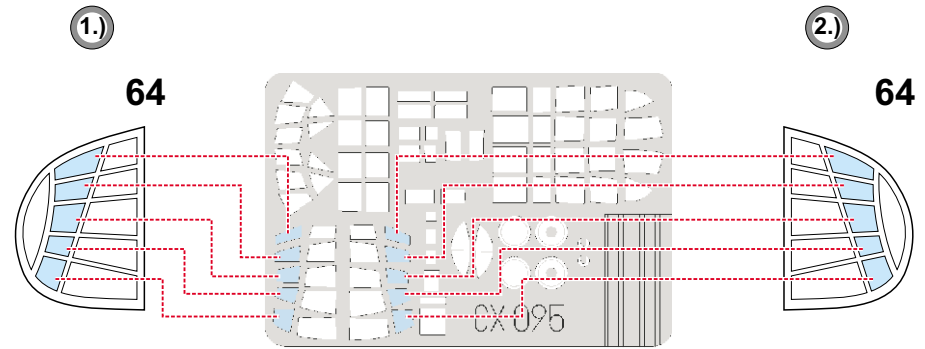

# Ki-48 Lily 1/72

The die-cut mask for accurate canopy frame painting of the  
*Hasegawa* scale 1/72 KIT

LIQUID MASK

**REFERENCES:** Maru Mechanic # 16 Ki- 48 Lilly  
 Maru Mechanic (Hardcover) # 2 Ki- 100 Hien + Ki- 48 Lilly  
 Aircam Aircraft Series # 32 Ki-48 Lilly