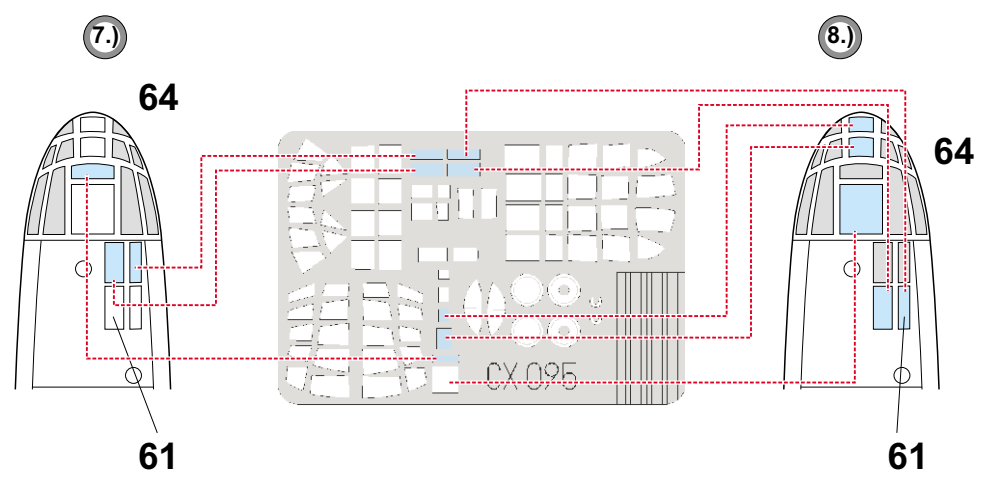

eduard  
MASK

CX 095

# Ki-48 Lily 1/72

The die-cut mask for accurate canopy frame painting of the  
*Hasegawa* scale 1/72 KIT

LIQUID MASK

**REFERENCES:** Maru Mechanic # 16 Ki- 48 Lilly  
 Maru Mechanic (Hardcover) # 2 Ki- 100 Hien + Ki- 48 Lilly  
 Aircam Aircraft Series # 32 Ki-48 Lilly