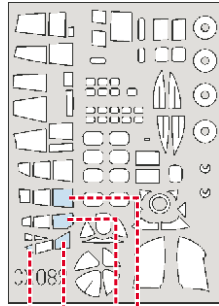

eduard
MASK

He 111 1/72

The die-cut mask for accurate canopy frame painting of the
Italeri scale 1/72 KIT

CX 089

4.) TOP 560

5.) TOP 560

6.) FROM LEFT 560

7.) FROM LEFT 560