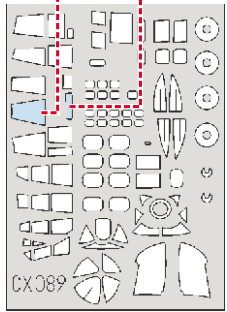

eduard
MASK

He 111 1/72

The die-cut mask for accurate canopy frame painting of the
Italeri scale 1/72 KIT

CX 089

4.) TOP 560

5.) TOP 560

6.) FROM LEFT 560

7.) FROM LEFT 560