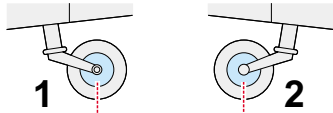

eduard
MASK

Bf 110C/D 1/72

The die-cut mask for accurate canopy frame painting of the
Fujimi 1/72 KIT

CX 059

1.)

2.)

3.)

1.)

2.)

LIQUID MASK

3.)

63 61

4.)

63 61

5.)

63 61