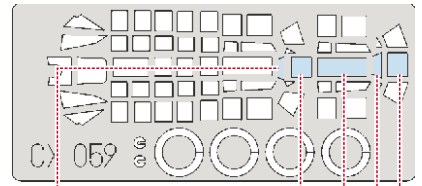

eduard
MASK

Bf 110C/D 1/72

The die-cut mask for accurate canopy frame painting of the
Fujimi 1/72 KIT

CX 059

1.)

2.)

3.)

1.)

2.)

LIQUID MASK

3.)

63 61

4.)

63 61

5.)

63 61