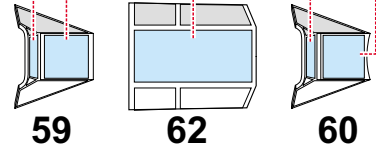

eduard
MASK

Bf 110C/D 1/72

The die-cut mask for accurate canopy frame painting of the
Fujimi 1/72 KIT

CX 059

1.)

2.)

3.)

1.)

2.)

LIQUID MASK

3.)

63 61

4.)

63 61

5.)

63 61