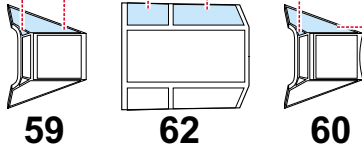

eduard
MASK

Bf 110C/D 1/72

The die-cut mask for accurate canopy frame painting of the
Fujimi 1/72 KIT

CX 059

1.)

2.)

3.)

1.)

2.)

LIQUID MASK

3.)

63 61

4.)

63 61

5.)

63 61