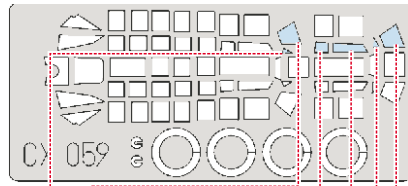

eduard
MASK

Bf 110C/D 1/72

The die-cut mask for accurate canopy frame painting of the
Fujimi 1/72 KIT

CX 059