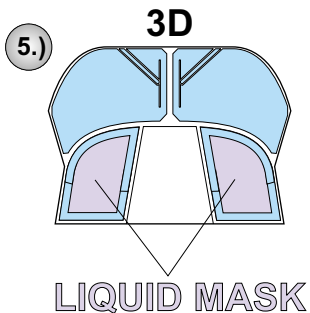

eduard
MASK

Merlin EH-101

The die-cut mask for accurate canopy frame painting of the
Italeri 1/72 KIT

CX 030

5.) CAMOUFLAGE COLOR

References : Flieger Revue 2/98
L&K 19/92