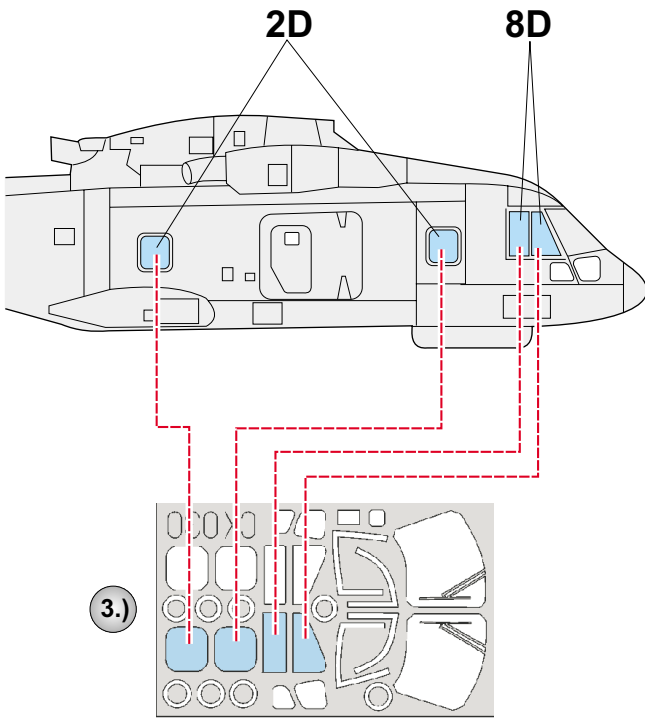

eduard
MASK

Merlin EH-101

The die-cut mask for accurate canopy frame painting of the
Italeri 1/72 KIT

CX 030

5.) CAMOUFLAGE COLOR

References : Flieger Revue 2/98
L&K 19/92