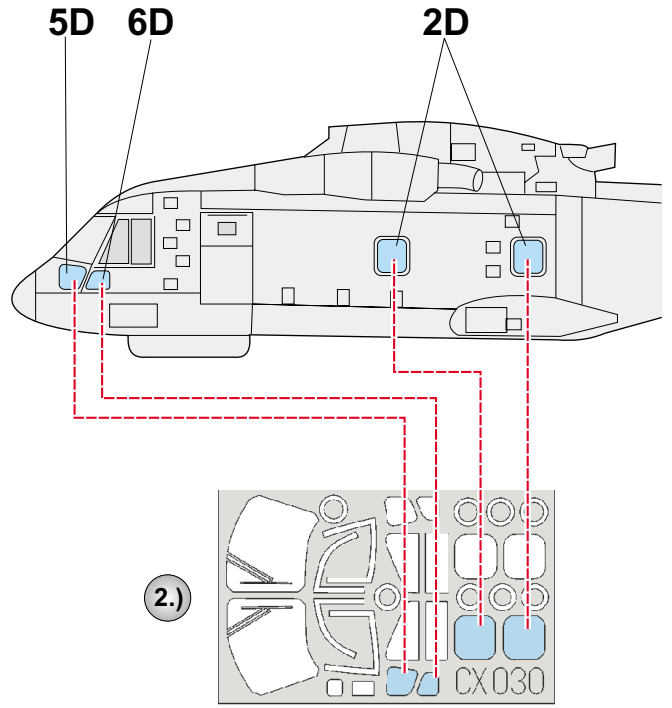

eduard
MASK

Merlin EH-101

The die-cut mask for accurate canopy frame painting of the
Italeri 1/72 KIT

CX 030

5.) CAMOUFLAGE COLOR

References : Flieger Revue 2/98
L&K 19/92