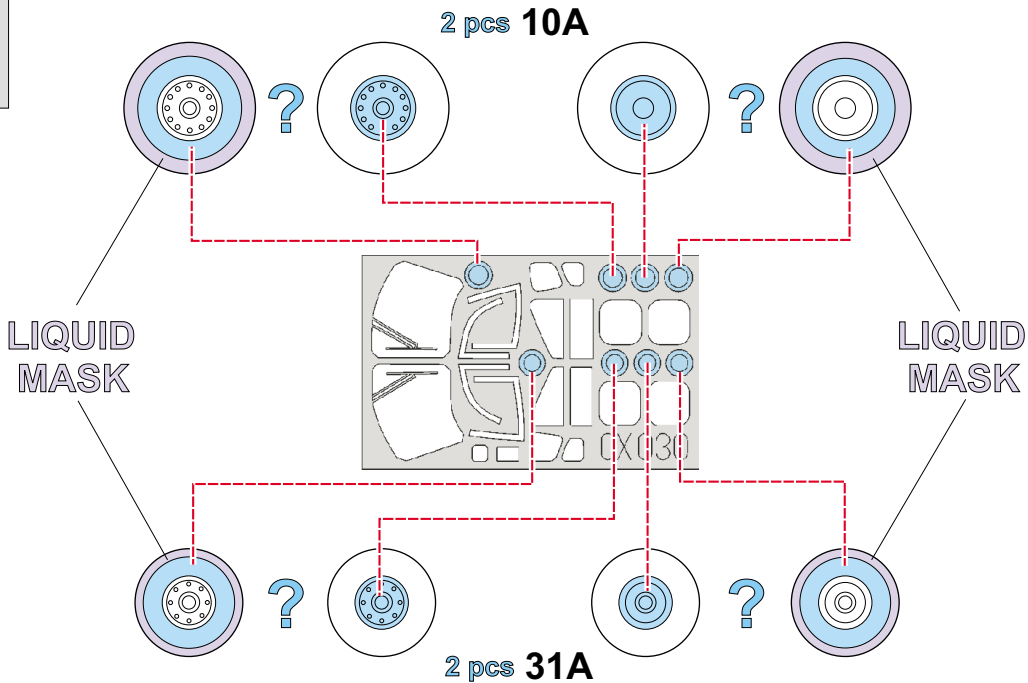

eduard
MASK

Merlin EH-101

The die-cut mask for accurate canopy frame painting of the
Italeri 1/72 KIT

CX 030

5.) CAMOUFLAGE COLOR

References : Flieger Revue 2/98
L&K 19/92