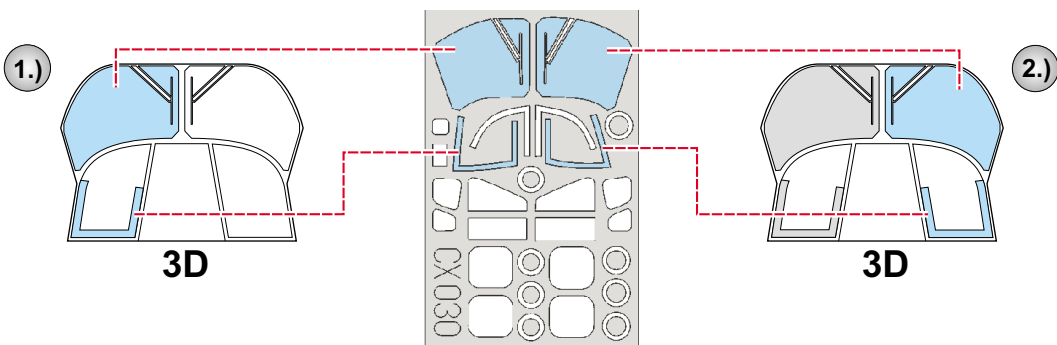

eduard
MASK

Merlin EH-101

The die-cut mask for accurate canopy frame painting of the
Italeri 1/72 KIT

CX 030

5.) CAMOUFLAGE COLOR

References : Flieger Revue 2/98
L&K 19/92