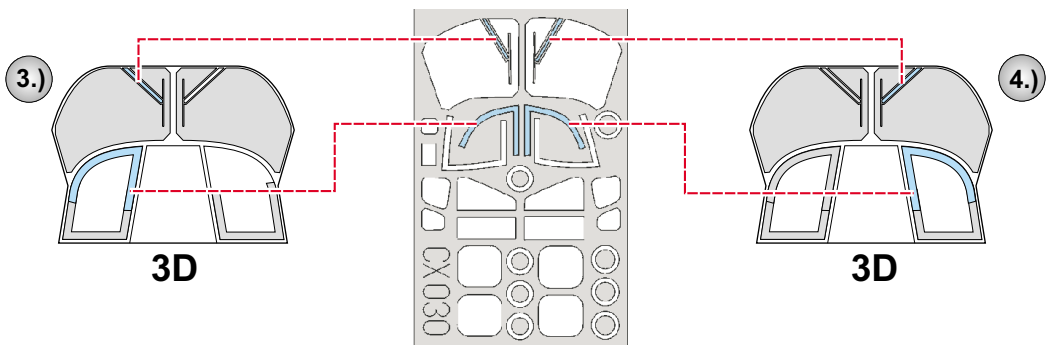

eduard
MASK

Merlin EH-101

The die-cut mask for accurate canopy frame painting of the
Italeri 1/72 KIT

CX 030

5.) CAMOUFLAGE COLOR

References : Flieger Revue 2/98
L&K 19/92