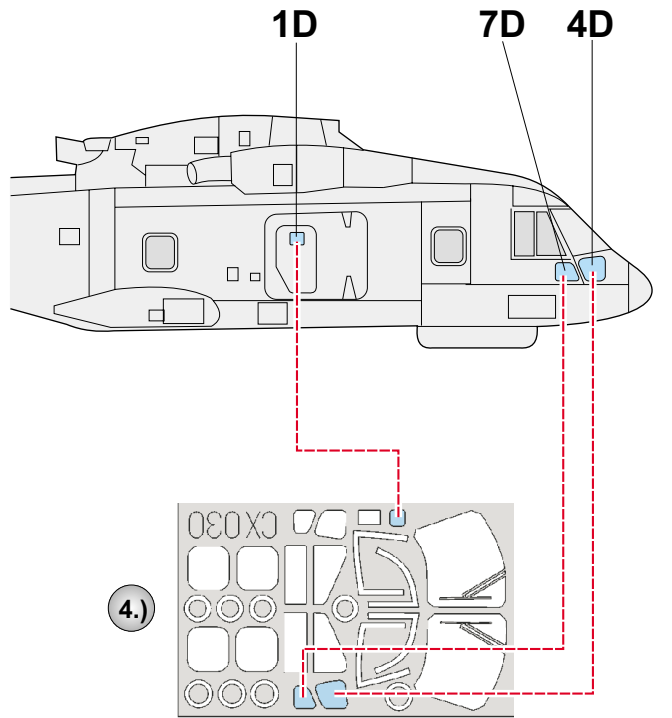

eduard
MASK

Merlin EH-101

The die-cut mask for accurate canopy frame painting of the
Italeri 1/72 KIT

CX 030

5.) CAMOUFLAGE COLOR

References : Flieger Revue 2/98
L&K 19/92