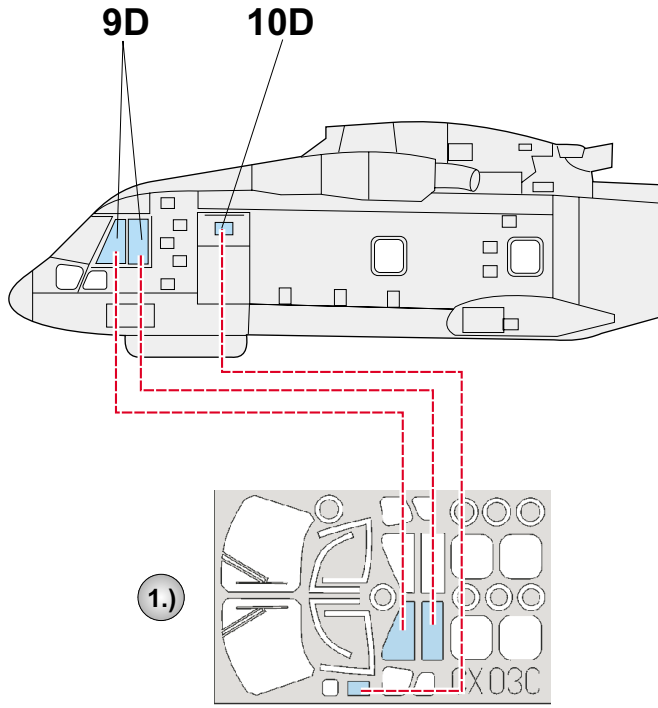

eduard
MASK

Merlin EH-101

The die-cut mask for accurate canopy frame painting of the
Italeri 1/72 KIT

CX 030

5.) CAMOUFLAGE COLOR

References : Flieger Revue 2/98
L&K 19/92