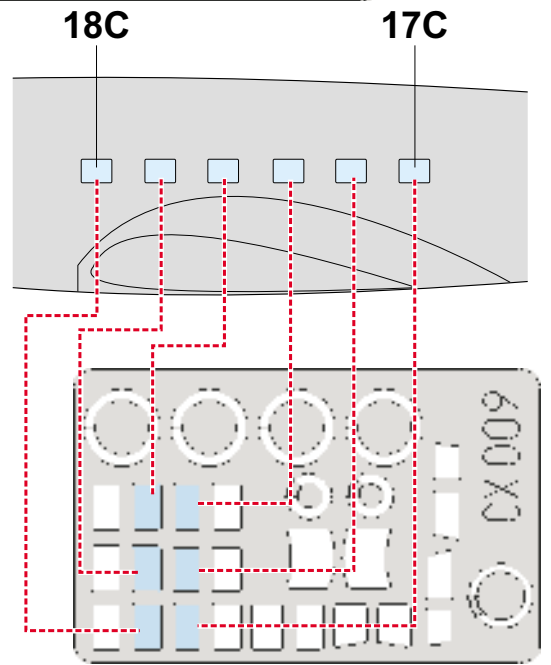

eduard
MASK

C-47/AC-47 Gunship 1/72

The die-cut mask for accurate canopy frame painting of the
Italeri scale 1/72 KIT

CX 009

1.)

2.)

3.)