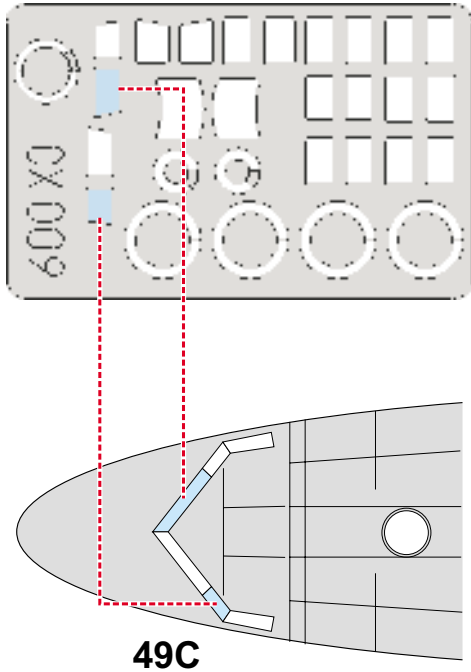

eduard
MASK

C-47/AC-47 Gunship 1/72

The die-cut mask for accurate canopy frame painting of the
Italeri scale 1/72 KIT

CX 009

1.)

2.)

3.)