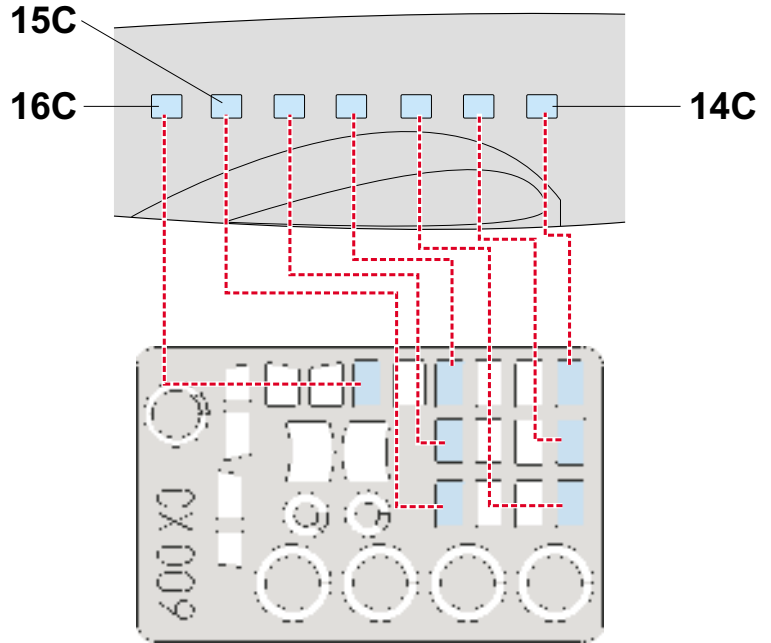

eduard
MASK

C-47/AC-47 Gunship 1/72

The die-cut mask for accurate canopy frame painting of the
Italeri scale 1/72 KIT

CX 009

1.)

2.)

3.)