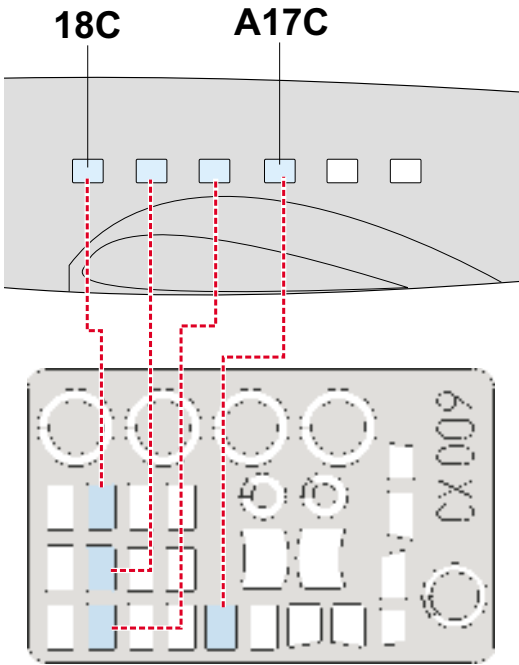

eduard
MASK

C-47/AC-47 Gunship 1/72

The die-cut mask for accurate canopy frame painting of the
Italeri scale 1/72 KIT

CX 009

1.)

2.)

3.)