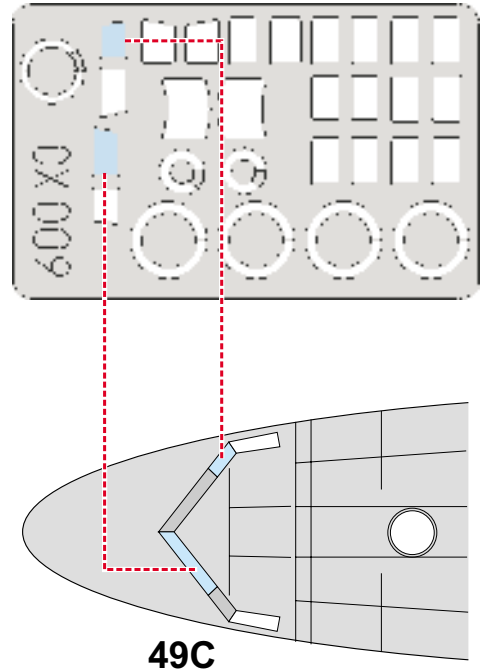

eduard
MASK

C-47/AC-47 Gunship 1/72

The die-cut mask for accurate canopy frame painting of the
Italeri scale 1/72 KIT

CX 009

1.)

2.)

3.)