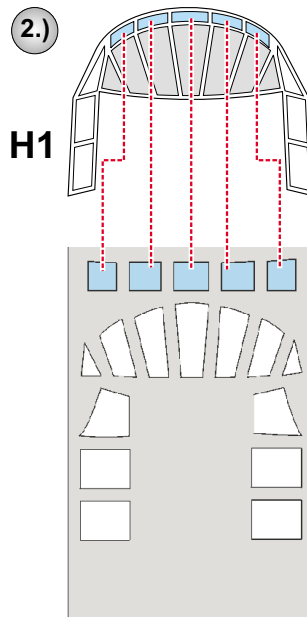

# Felixtowe F.2A

The die-cut mask for accurate canopy frame painting of the

Roden 1/72 KIT

CX 004

INTERIOR COLOR

CAMOUFLAGE COLOR

7.)

REMOVE MASK