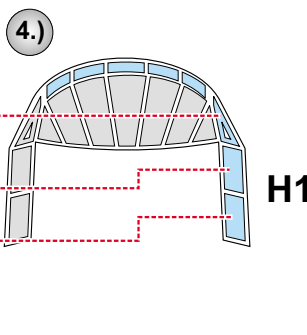

# Felixtowe F.2A

The die-cut mask for accurate canopy frame painting of the

Roden 1/72 KIT

CX 004

INTERIOR COLOR

CAMOUFLAGE COLOR

7.)

REMOVE MASK