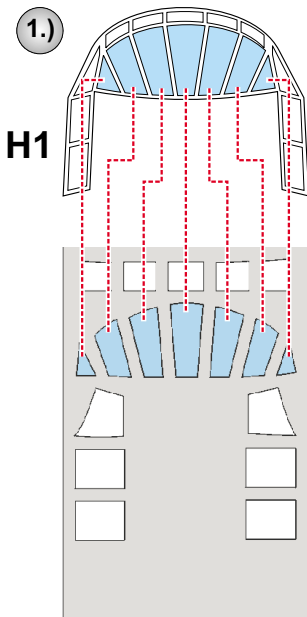

# Felixtowe F.2A

The die-cut mask for accurate canopy frame painting of the

Roden 1/72 KIT

CX 004

INTERIOR COLOR

CAMOUFLAGE COLOR

7.)

REMOVE MASK