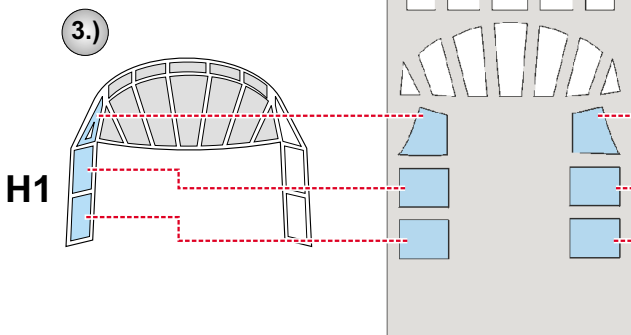

# Felixtowe F.2A

The die-cut mask for accurate canopy frame painting of the

Roden 1/72 KIT

CX 004

INTERIOR COLOR

CAMOUFLAGE COLOR

7.)

REMOVE MASK