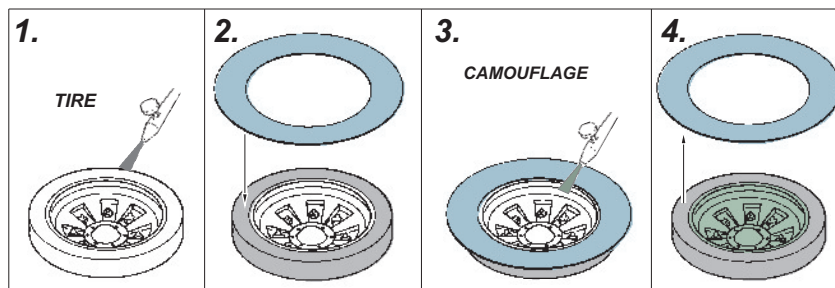

# Jagdpanzer 38(t) Hetzer wheels 1/35

A die-cut mask for accurate painting for Academy kit

*Academy*

*1 / 35 KIT*

**A**  
KIT  
PARTS:  
E3

**B**  
KIT  
PARTS:  
E3