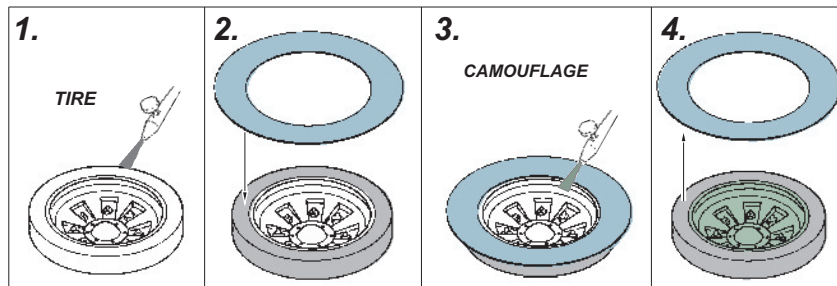

eduard
Express Mask

XT 197

M-109A wheel masks 1/35

A die-cut mask for accurate painting for Academy kit

Kinetic

1/35 KIT

A
KIT
PARTS:
C22

B
KIT
PARTS:
C18,C22