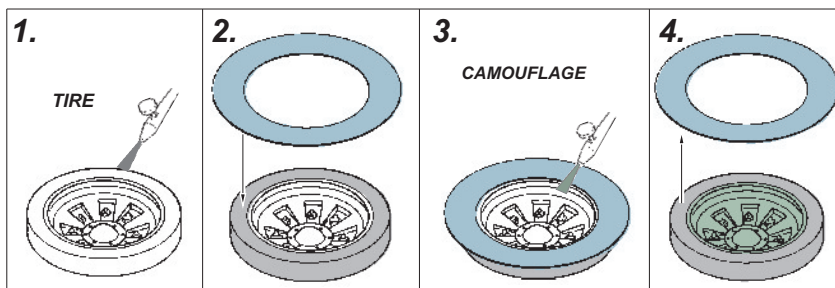

eduard
Express Mask

XT 196

Elefant wheel masks 1/35

A die-cut mask for accurate painting for Academy kit

Tamiya

1/35 KIT

A
KIT
PARTS:
A6,A13,A14

B
KIT
PARTS:
A6,A14