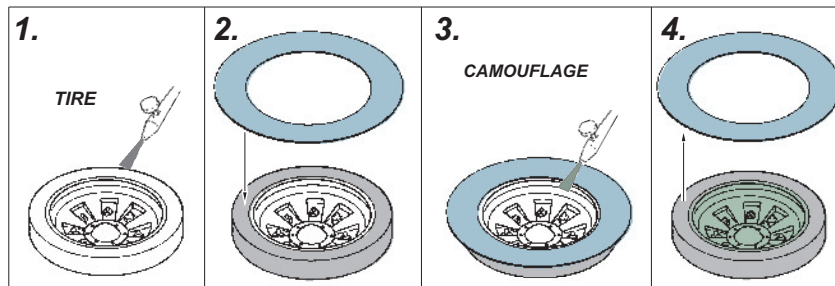

eduard
Express MASK

XT 184

Pz.Kpfw II Bison II 150mm s.IG33

A die-cut mask for accurate painting for Dragon kit

1/35 KIT

**KIT
PARTS:
E1**

**KIT
PARTS:
C1**

OUTSIDE

**KIT
PARTS:
C1**

INSIDE