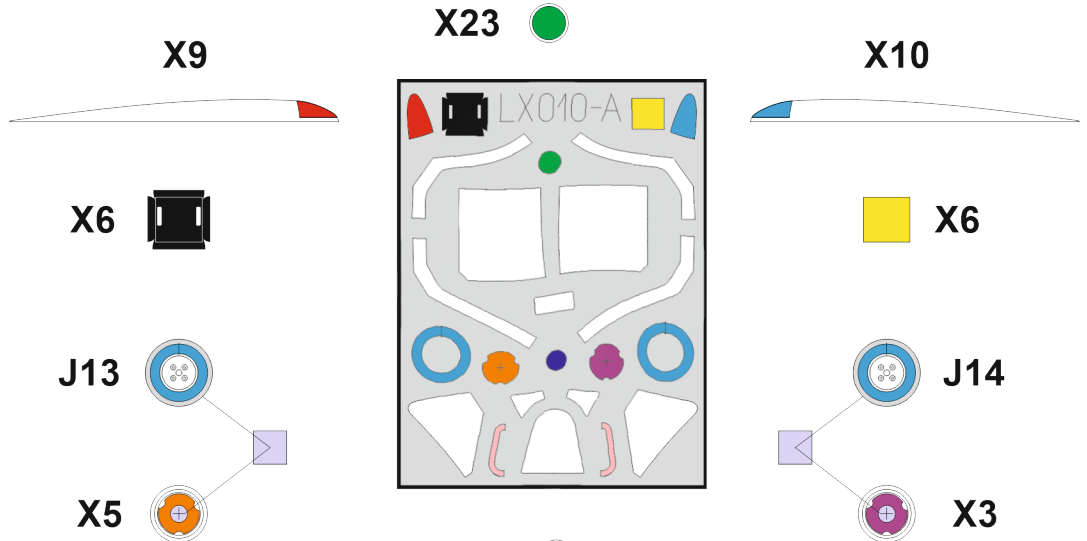

Spitfire Mk.VIII TFace

for kit **AIRFIX**

scale **1/24**

LIQUID MASK

OUTSIDE

LIQUID MASK

INNER