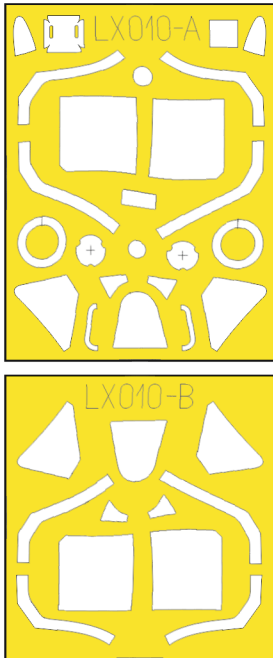

Spitfire Mk.VIII TFace

for kit **AIRFIX**

scale **1/24**

LIQUID MASK

OUTSIDE

LIQUID MASK

INNER