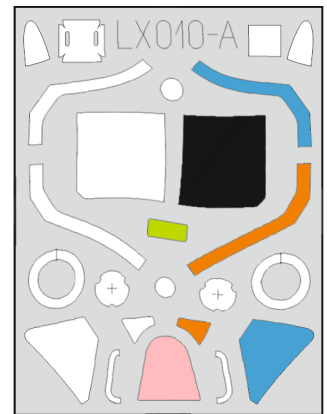

Spitfire Mk.VIII TFace

for kit **AIRFIX**

scale **1/24**

LIQUID MASK

OUTSIDE

LIQUID MASK

INNER