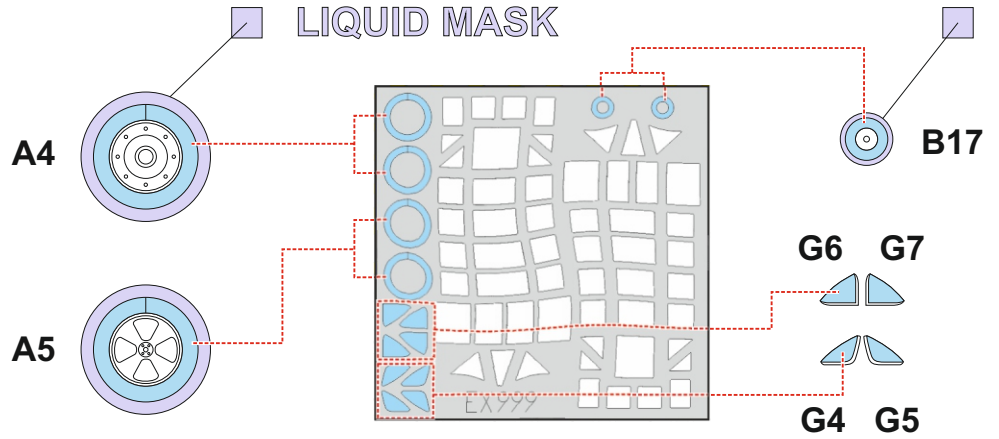

Fulmar Mk.I TFace

for kit **TRUMPETER**

scale **1/48**

OUTSIDE

INSIDE