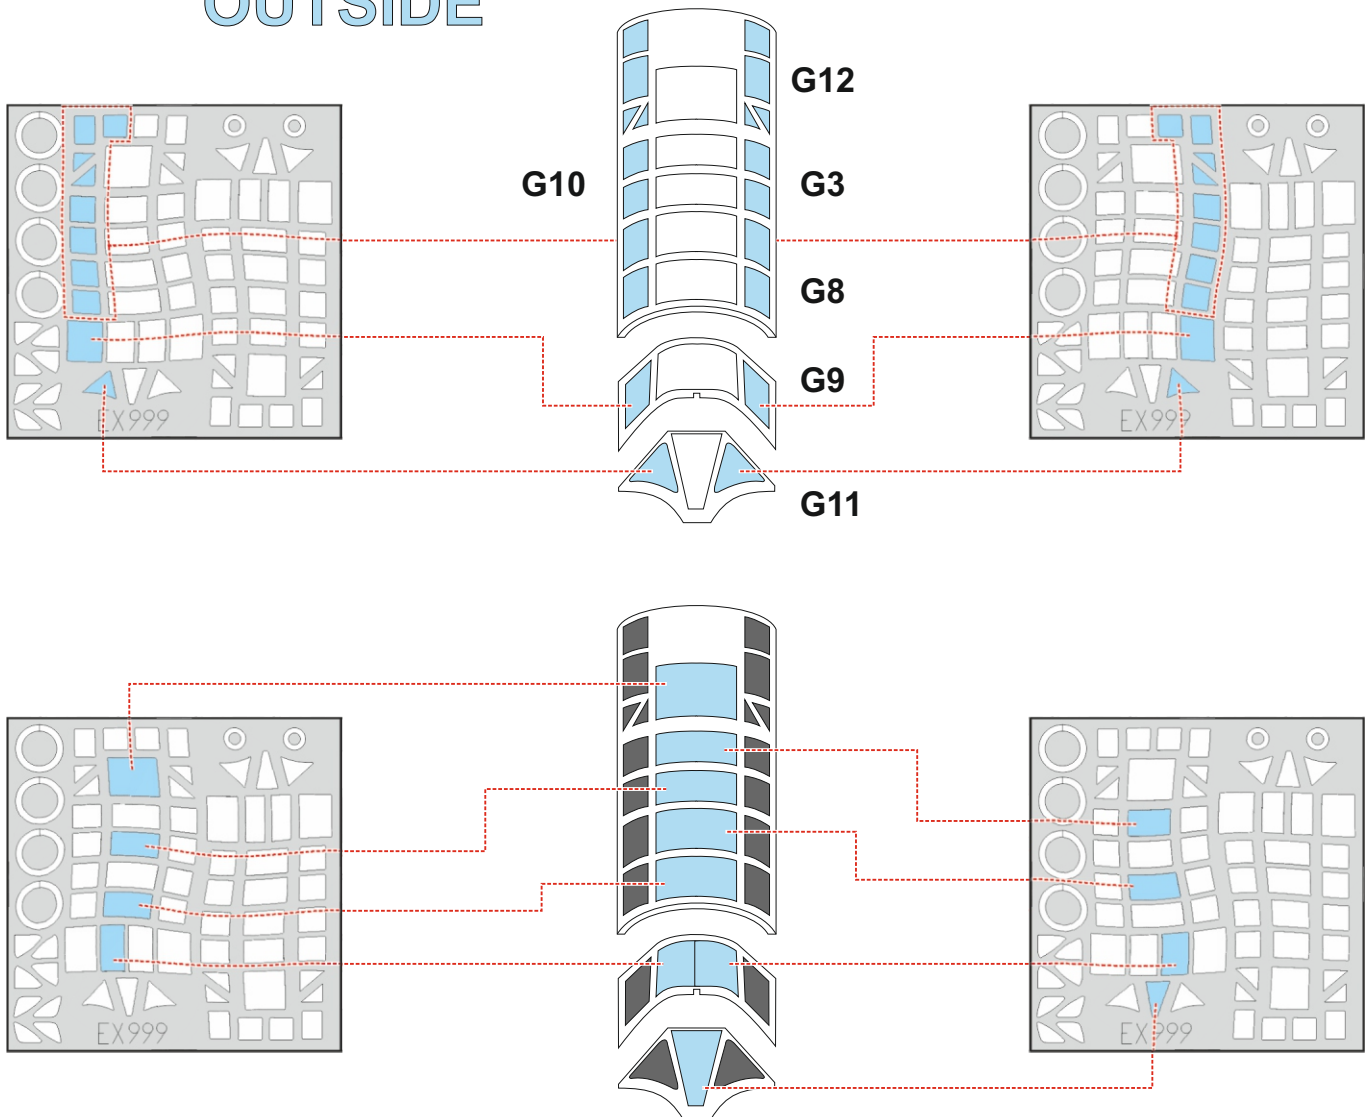

Fulmar Mk.I TFace

for kit **TRUMPETER**

scale **1/48**

OUTSIDE

INSIDE