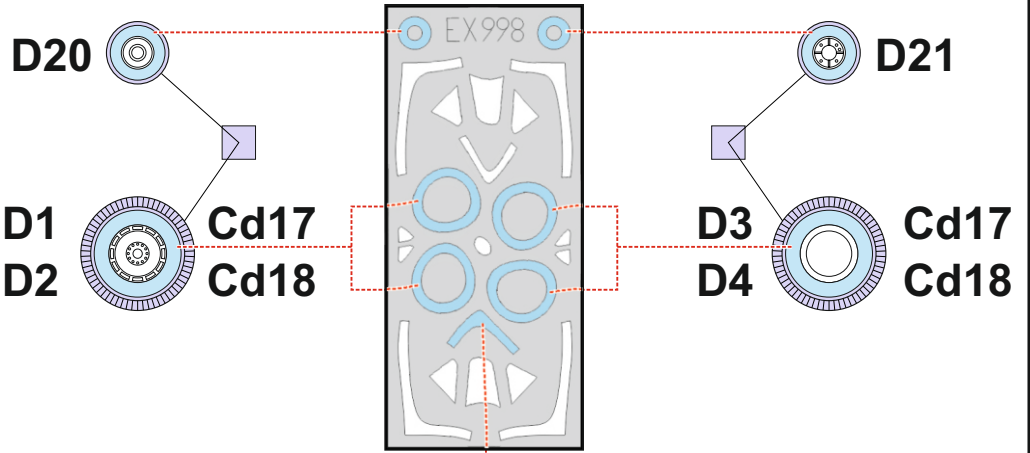

# P-47D-25 TFace

**EX 998**

for kit **MINIART**

scale **1/48**

**Gb3**      **Gb4**

LIQUID MASK

**Gb1**

OUTSIDE

**Gb2**

**Gb5**

INSIDE