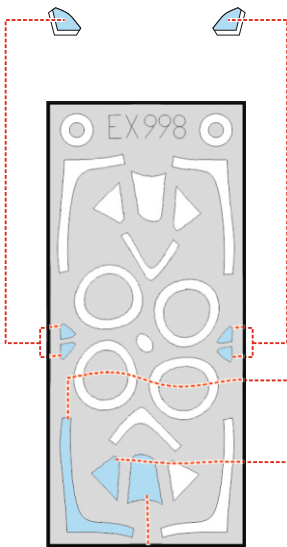

# P-47D-25 TFace

**EX 998**

for kit **MINIART**

scale **1/48**

**Gb3**      **Gb4**

LIQUID MASK

**Gb1**

OUTSIDE

**Gb2**

**Gb5**

INSIDE