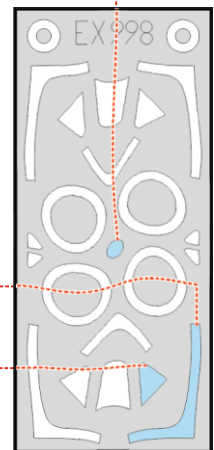

# P-47D-25 TFace

**EX 998**

for kit **MINIART**

scale **1/48**

**Gb3**      **Gb4**

LIQUID MASK

**Gb1**

OUTSIDE

**Gb2**

**Gb5**

INSIDE