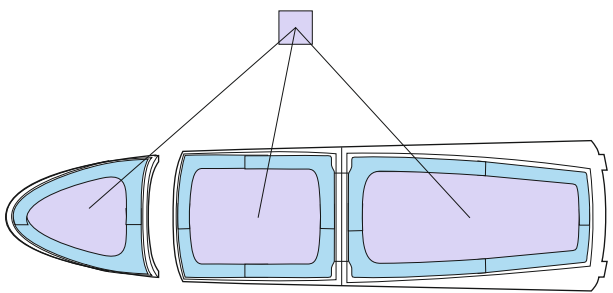

3.)

LIQUID MASK