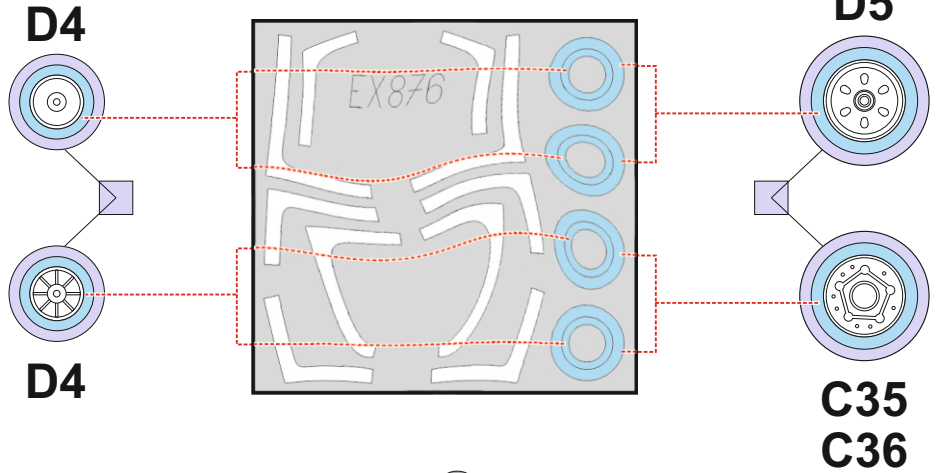

EA-18G

EX 876

for kit **MENG**

scale **1/48**

1.)

LIQUID MASK

2.)

two-seat version canopy