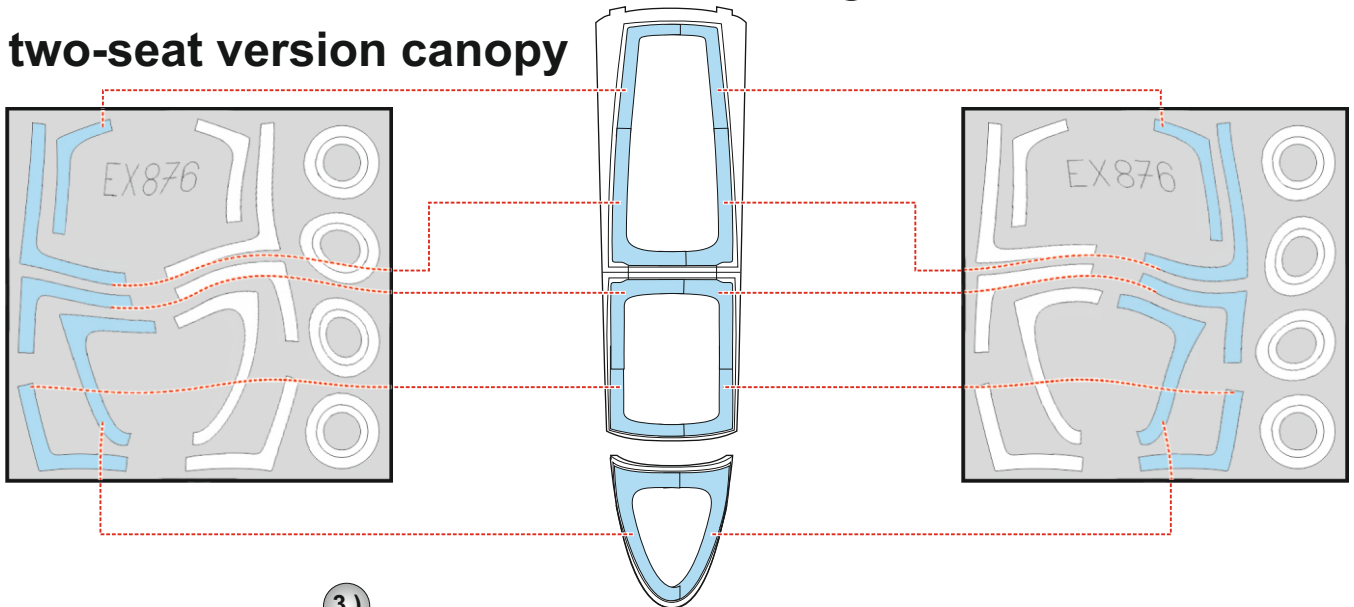

EA-18G

EX 876

for kit **MENG**

scale **1/48**

1.)

LIQUID MASK

2.)

two-seat version canopy