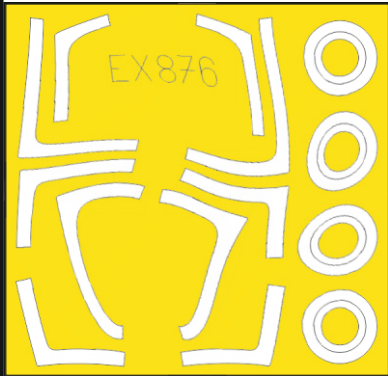

EA-18G

EX 876

for kit **MENG**

scale **1/48**

1.)

LIQUID MASK

2.)

two-seat version canopy