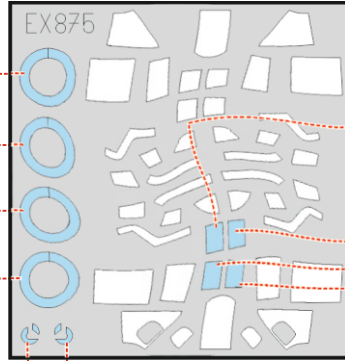

Beaufighter Mk.X TFace

for kit **TAMIYA**

scale **1/48**

LIQUID MASK

D16
D17

A20

E5

OUTSIDE

LIQUID MASK

E6

E9

E10

EX 875

SIDE

SIDE

INSIDE

INSIDE