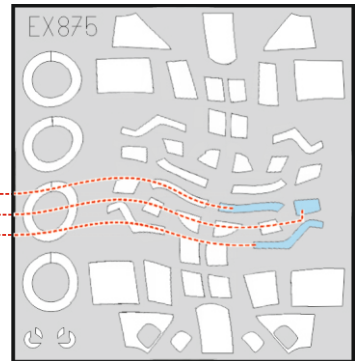

Beaufighter Mk.X TFace

for kit **TAMIYA**

scale **1/48**

LIQUID MASK

D16
D17

A20

E5

OUTSIDE

LIQUID MASK

E6

E9

E10

EX 875

SIDE

SIDE

INSIDE

INSIDE