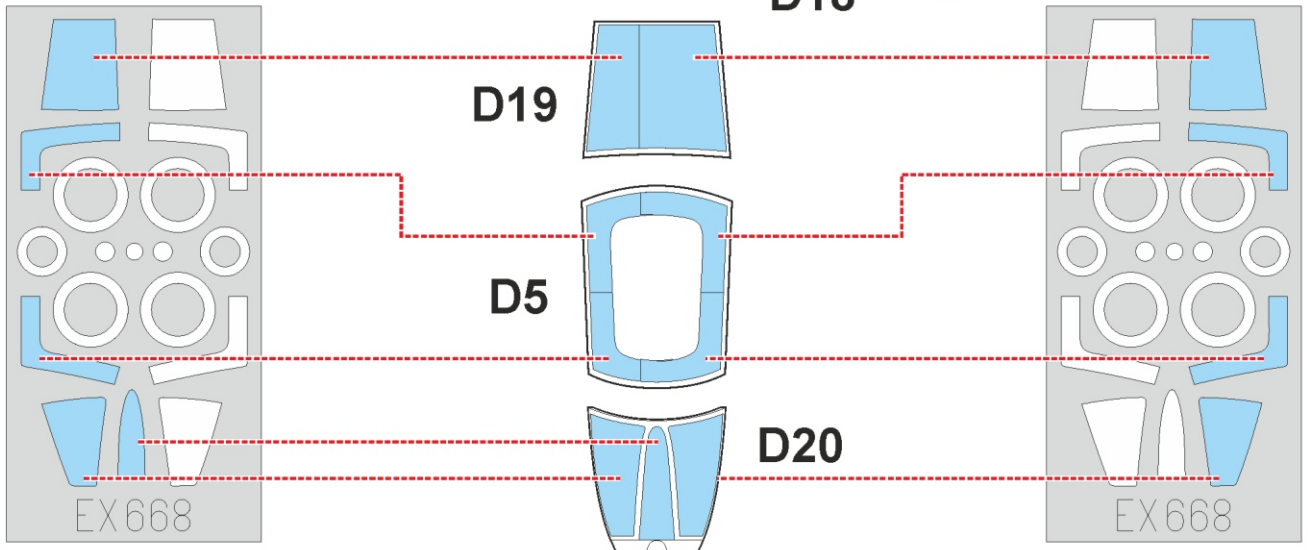

F-104J

EX 668

for kit **KINETIC**

scale **1/48**

LIQUID MASK ■

LIQUID MASK ■