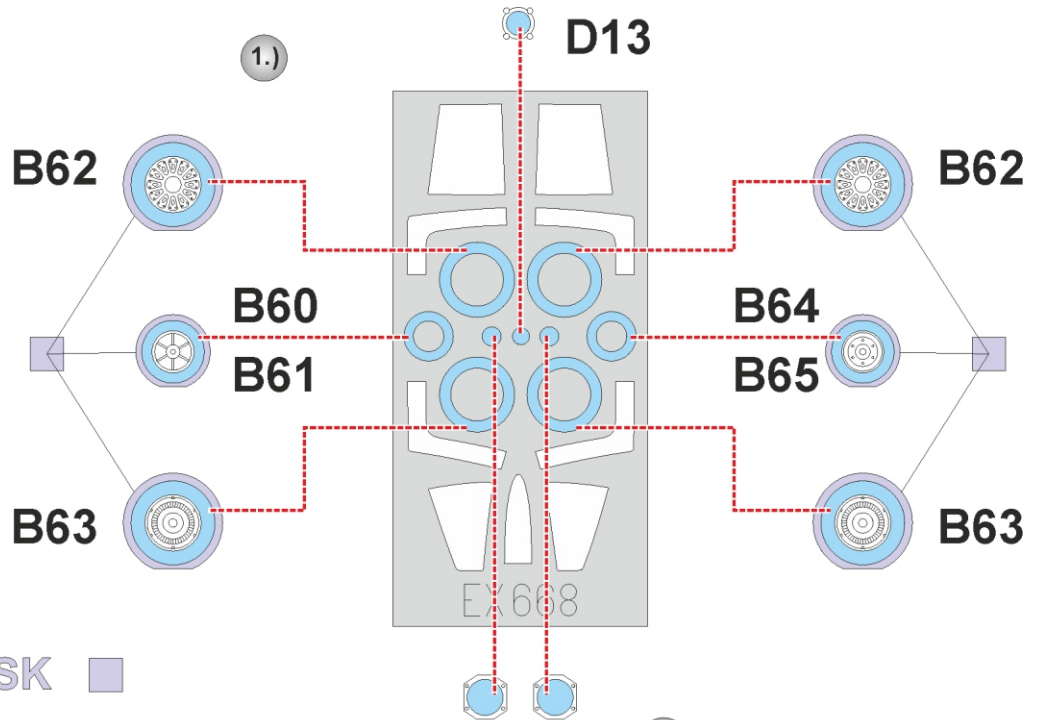

F-104J

EX 668

for kit **KINETIC**

scale **1/48**

LIQUID MASK ■

LIQUID MASK ■