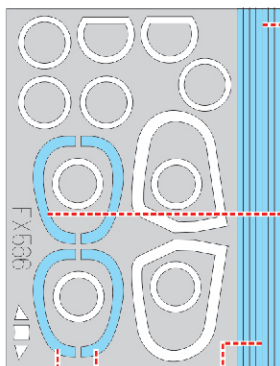

Avia B-534 III.serie

EX 566

for kit **EDUARD**

scale **1/48**

A3
A2

LOWER SIDE OF THE STABILIZER