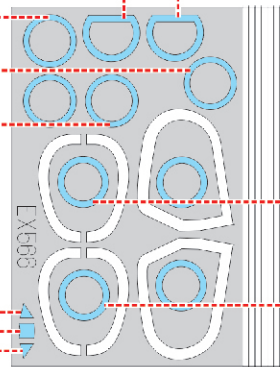

Avia B-534 III.serie

EX 566

for kit **EDUARD**

scale **1/48**

A3
A2

LOWER SIDE OF THE STABILIZER