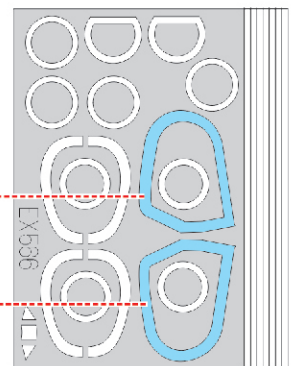

Avia B-534 III.serie

EX 566

for kit **EDUARD**

scale **1/48**

A3
A2

LOWER SIDE OF THE STABILIZER