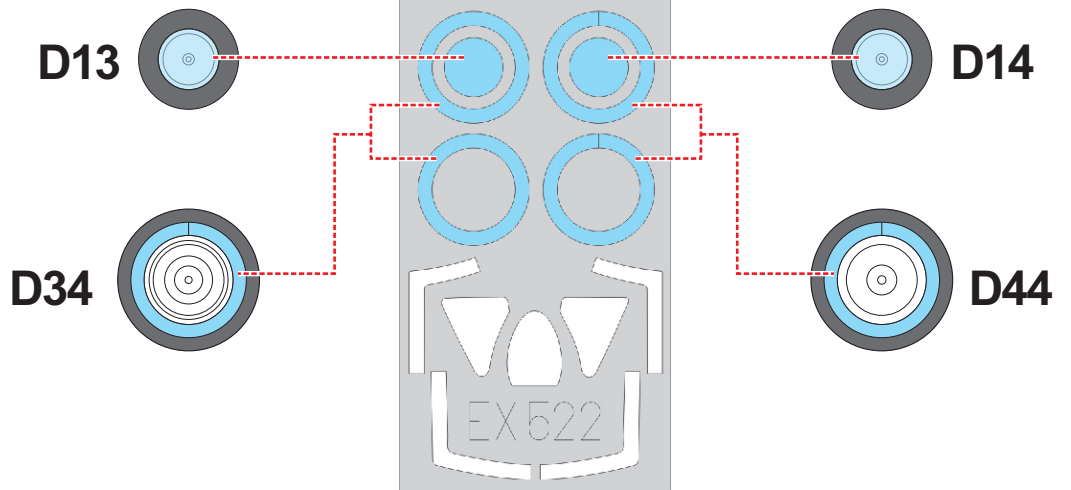

eduard
MASK

EX 522

Su-9 1/48

The die-cut mask for accurate canopy frame painting of the
Trumpeter 02896 scale *1/48 KIT*

1.)

2.)

3.) LIQUID MASK

4.)