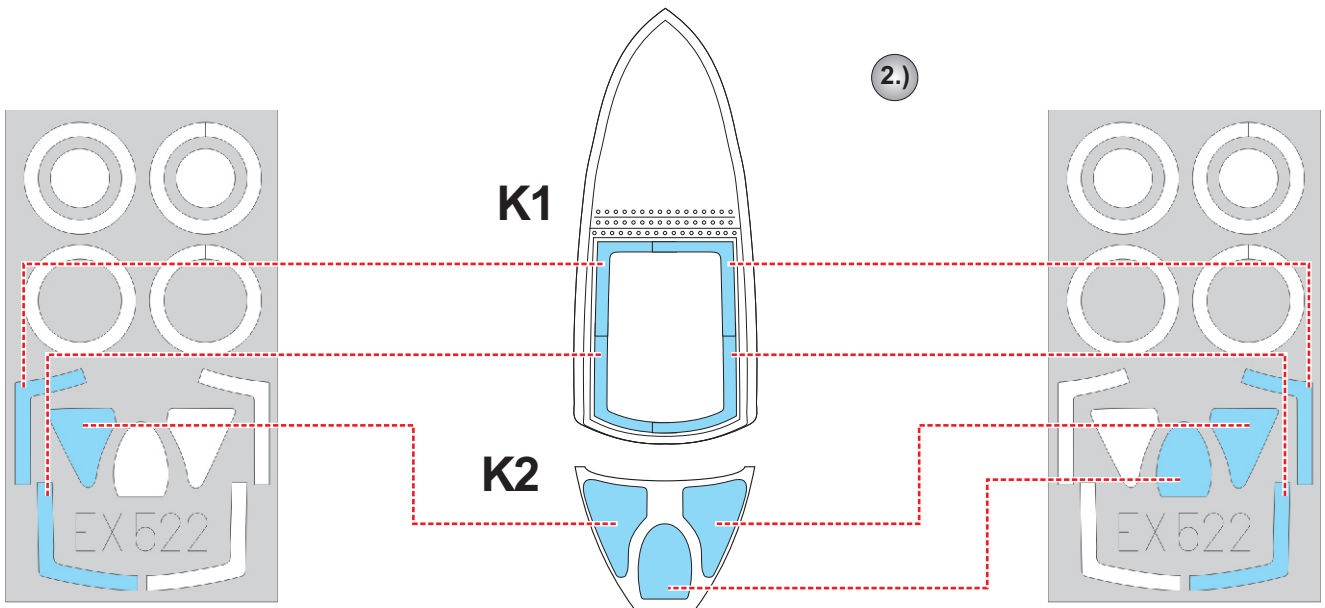

eduard
MASK

EX 522

Su-9 1/48

The die-cut mask for accurate canopy frame painting of the
Trumpeter 02896 scale *1/48 KIT*

1.)

2.)

3.) LIQUID MASK

4.)