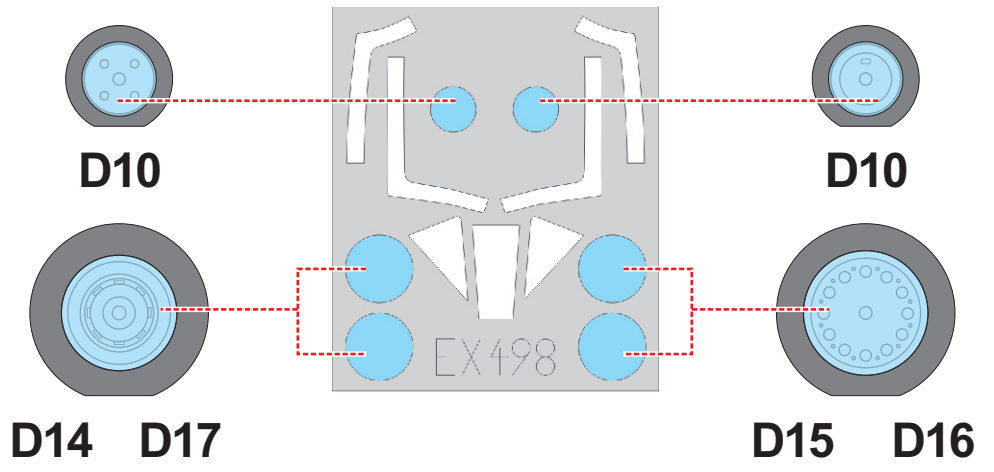

eduard
MASK

EX 498

Meteor F.8 1/48

The die-cut mask for accurate canopy frame painting of the
Airfix 09182 *scale 1/48 KIT*

1.)

2.)

3.)

LIQUID MASK