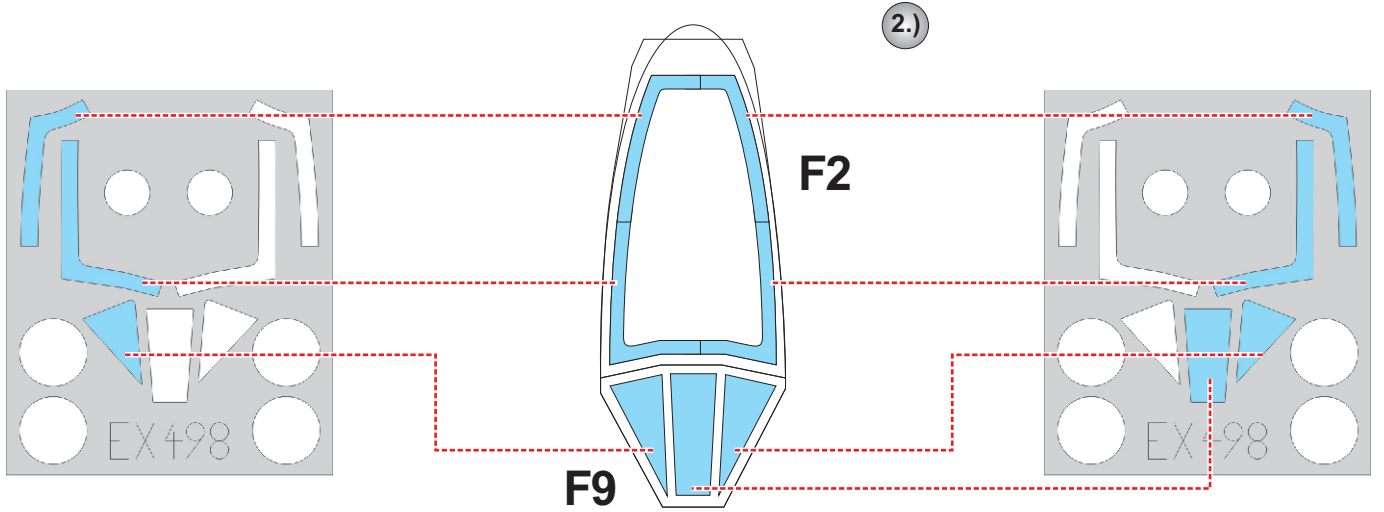

eduard
MASK

EX 498

Meteor F.8 1/48

The die-cut mask for accurate canopy frame painting of the
Airfix 09182 *scale 1/48 KIT*

1.)

2.)

3.)

LIQUID MASK