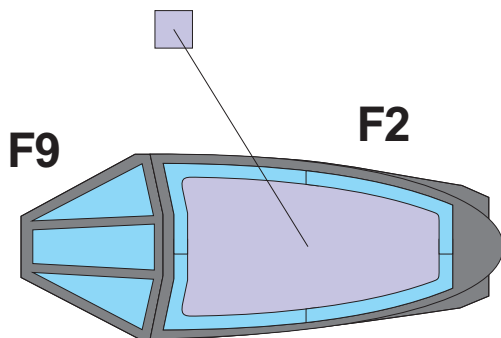

eduard
MASK

EX 498

Meteor F.8 1/48

The die-cut mask for accurate canopy frame painting of the
Airfix 09182 *scale 1/48 KIT*

1.)

2.)

3.)

LIQUID MASK