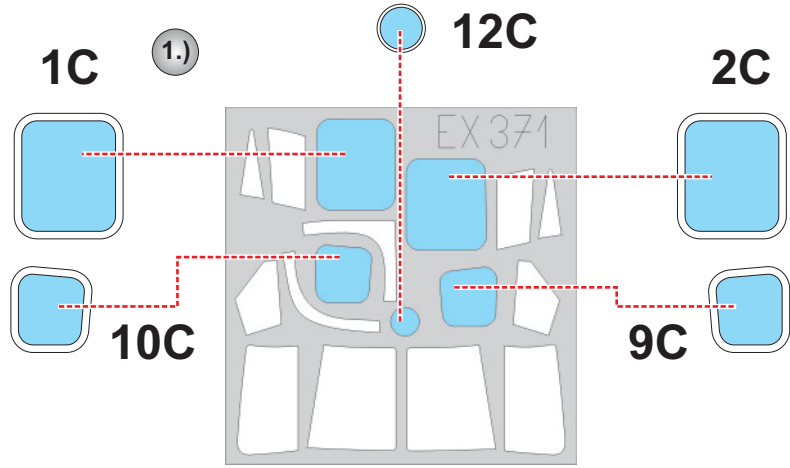

eduard
MASK

EX 371

Lynx AH7 1/48

The die-cut mask for accurate canopy frame painting of the
Airfix scale 1/48 KIT

2.)

3.)

LIQUID MASK

4.)