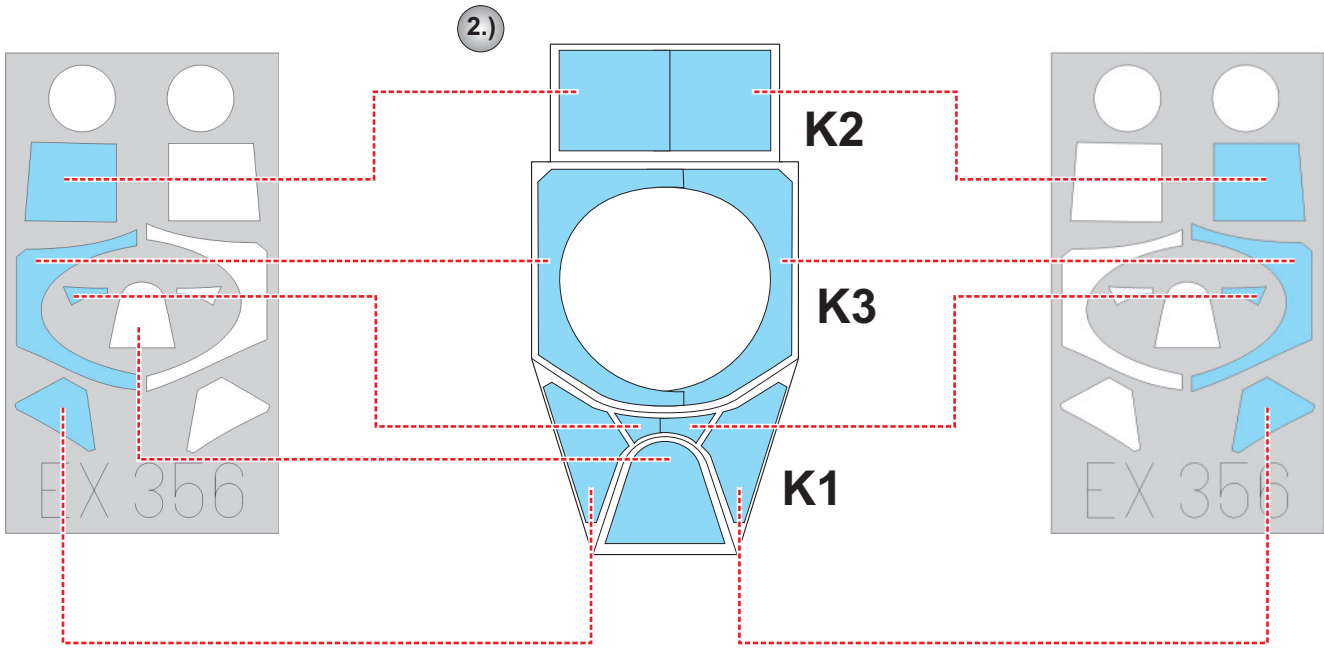

**eduard**  
**MASK**

**EX 356**

# Seafire F Mk.15 1/48

The die-cut mask for accurate canopy frame painting of the  
*Special Hobby* scale 1/48 KIT

3.) LIQUID MASK

4.)