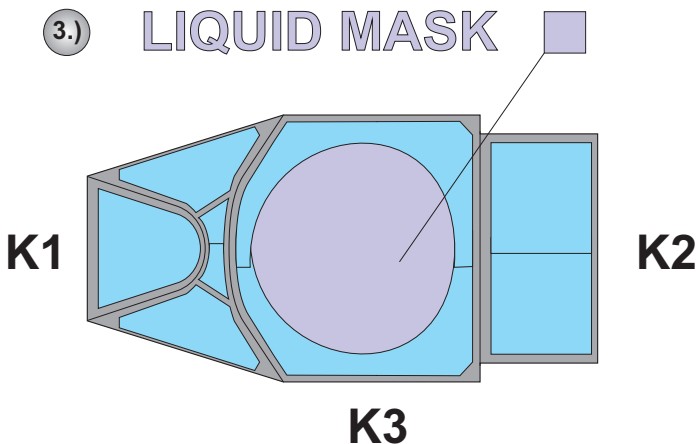

**eduard**  
**MASK**

**EX 356**

# Seafire F Mk.15 1/48

The die-cut mask for accurate canopy frame painting of the  
*Special Hobby* scale 1/48 KIT

3.) LIQUID MASK

4.)