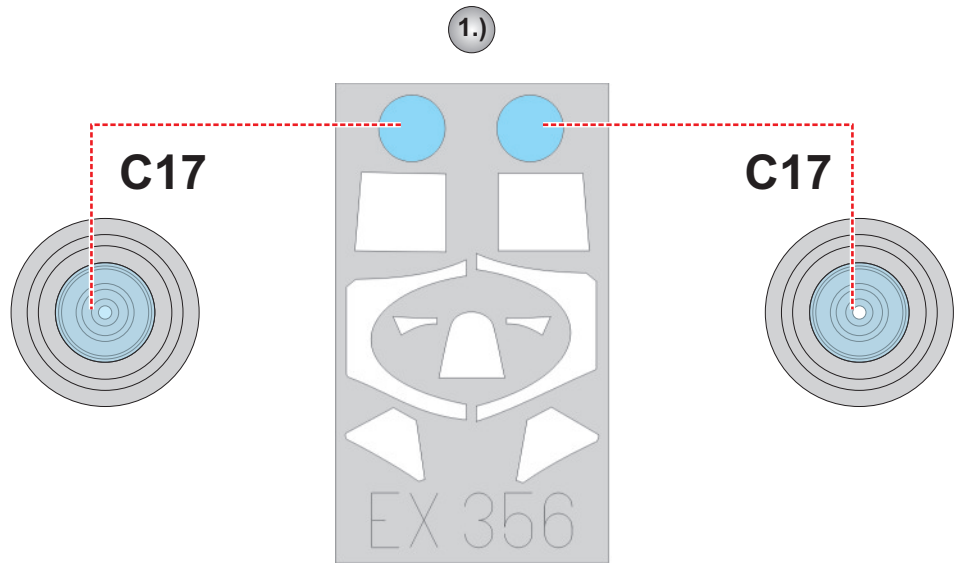

**eduard**  
**MASK**

**EX 356**

# Seafire F Mk.15 1/48

The die-cut mask for accurate canopy frame painting of the  
*Special Hobby* scale 1/48 KIT

3.) LIQUID MASK

4.)