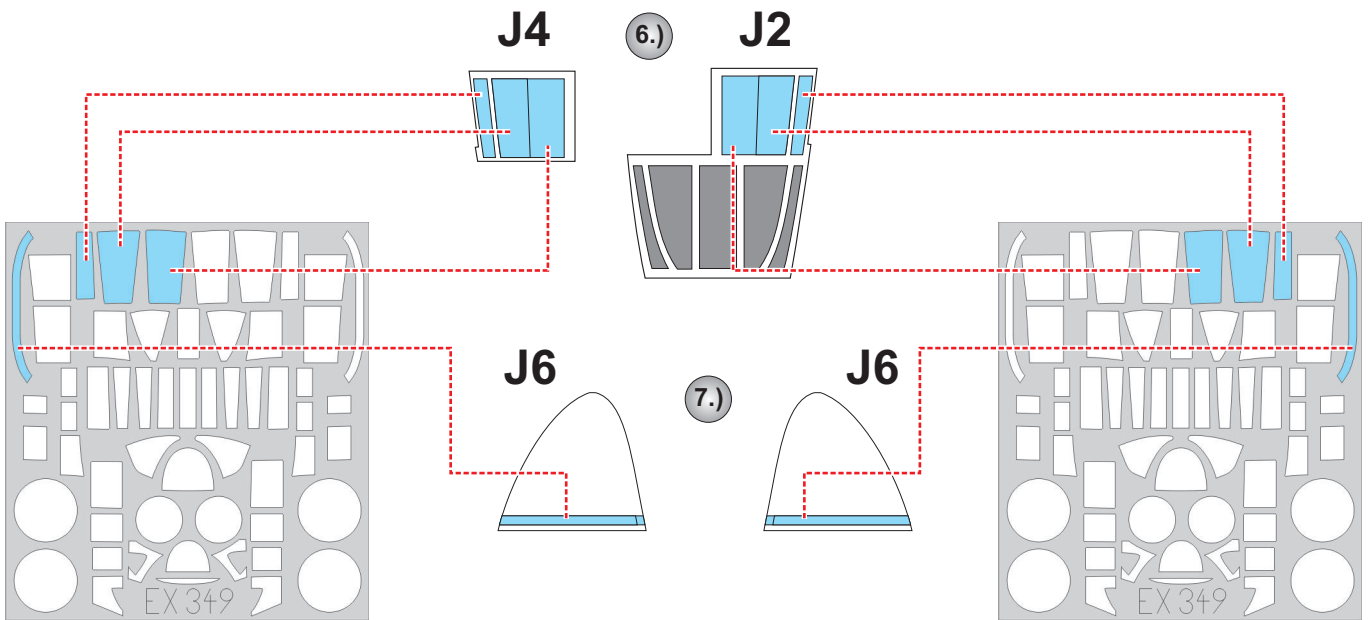

eduard
MASK

EX 349

P-61A 1/48

The die-cut mask for accurate canopy frame painting of the
Great Wall Hobby kit L-4802 scale 1/48 KIT

8.) LIQUID MASK ■