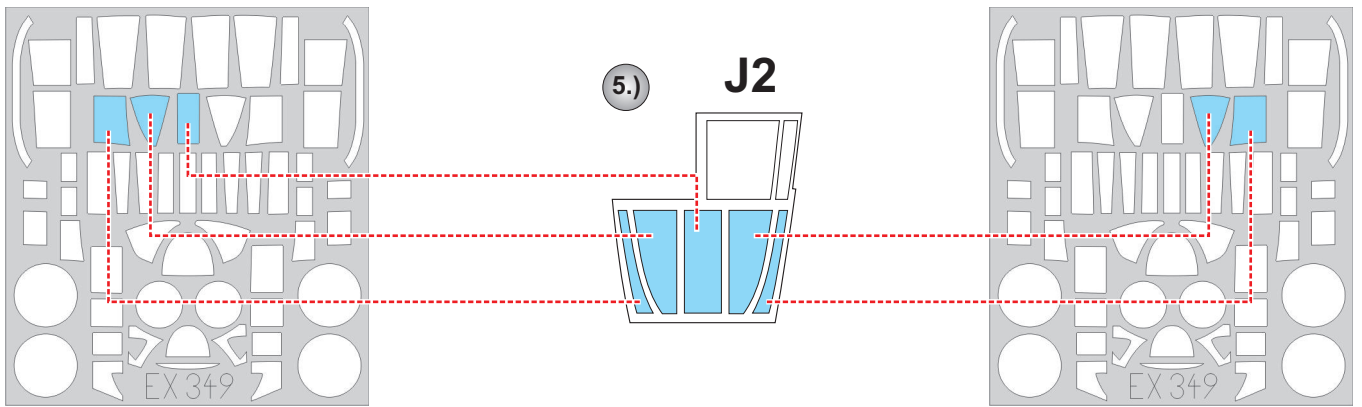

eduard
MASK

EX 349

P-61A 1/48

The die-cut mask for accurate canopy frame painting of the
Great Wall Hobby kit L-4802 scale 1/48 KIT

8.) LIQUID MASK ■