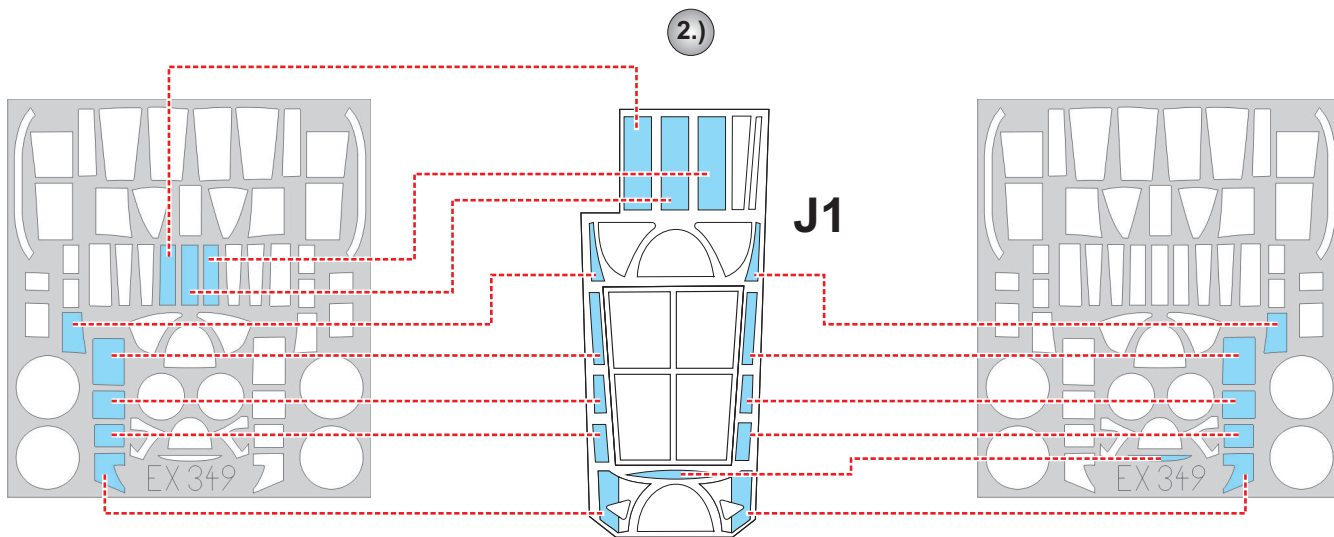

eduard
MASK

EX 349

P-61A 1/48

The die-cut mask for accurate canopy frame painting of the
Great Wall Hobby kit L-4802 scale 1/48 KIT

8.) LIQUID MASK ■