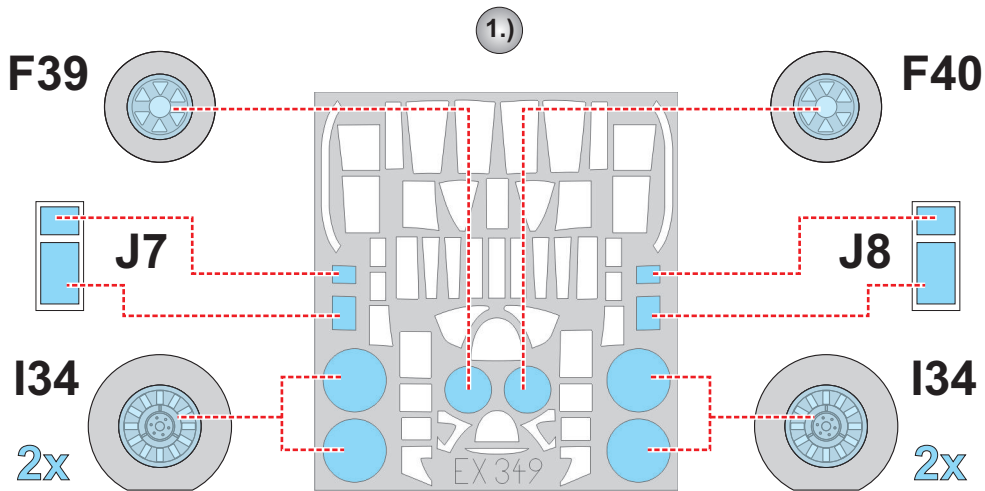

eduard
MASK

EX 349

P-61A 1/48

The die-cut mask for accurate canopy frame painting of the
Great Wall Hobby kit L-4802 scale 1/48 KIT

8.) LIQUID MASK ■