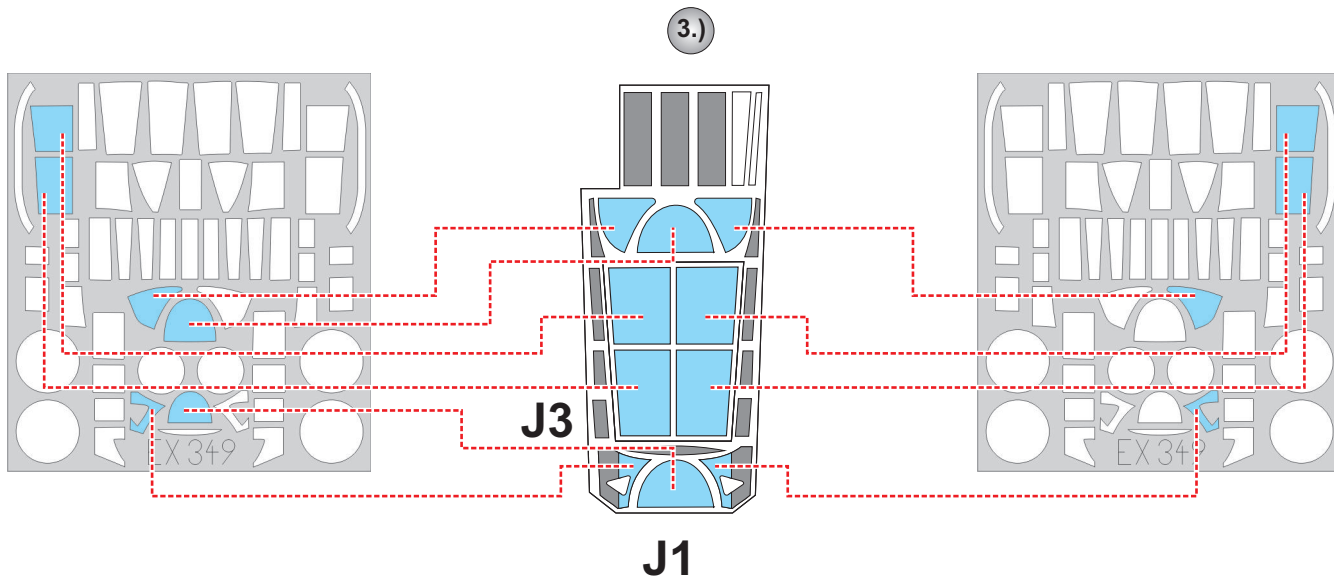

eduard
MASK

EX 349

P-61A 1/48

The die-cut mask for accurate canopy frame painting of the
Great Wall Hobby kit L-4802 scale 1/48 KIT

8.) LIQUID MASK ■