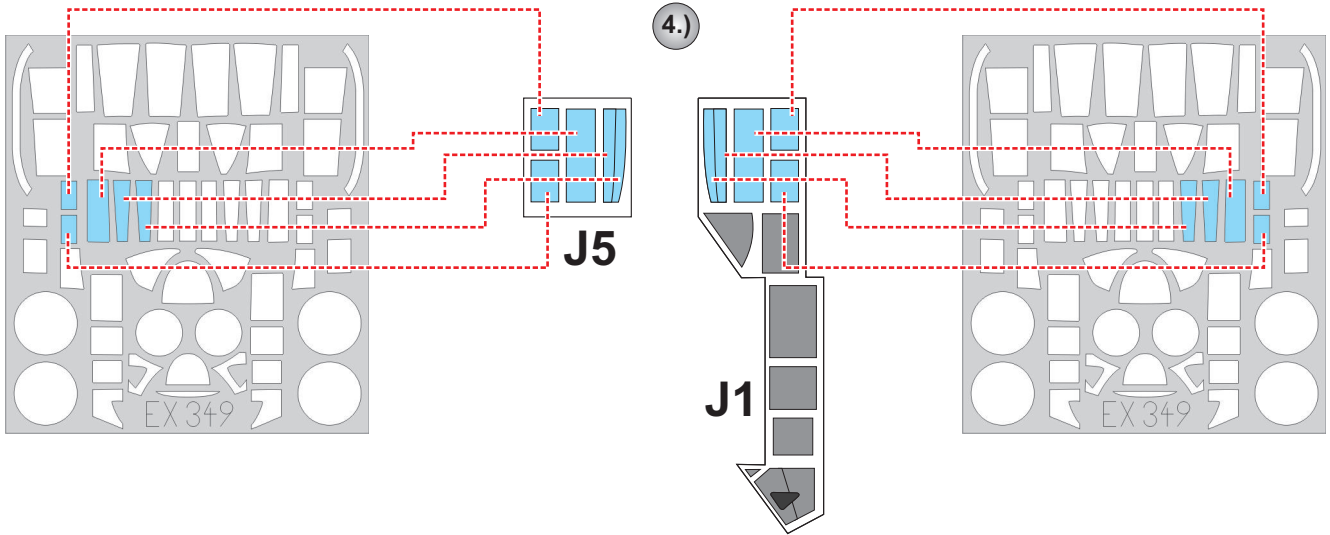

eduard
MASK

EX 349

P-61A 1/48

The die-cut mask for accurate canopy frame painting of the
Great Wall Hobby kit L-4802 scale 1/48 KIT

8.) LIQUID MASK ■