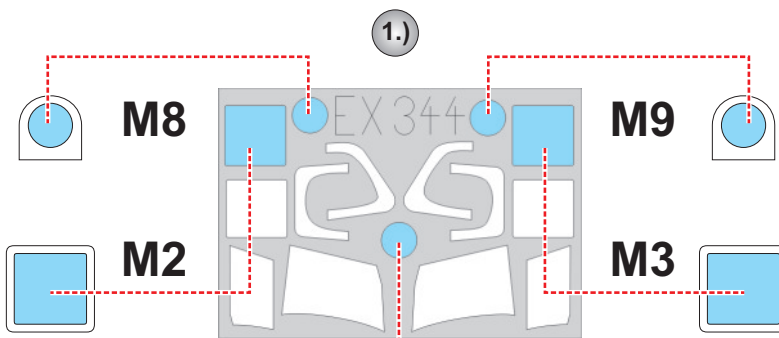

eduard
MASK

EX 344

C-2 1/48

The die-cut mask for accurate canopy frame painting of the
Kinetic scale 1/48 KIT

3.)

LIQUID MASK

4.)