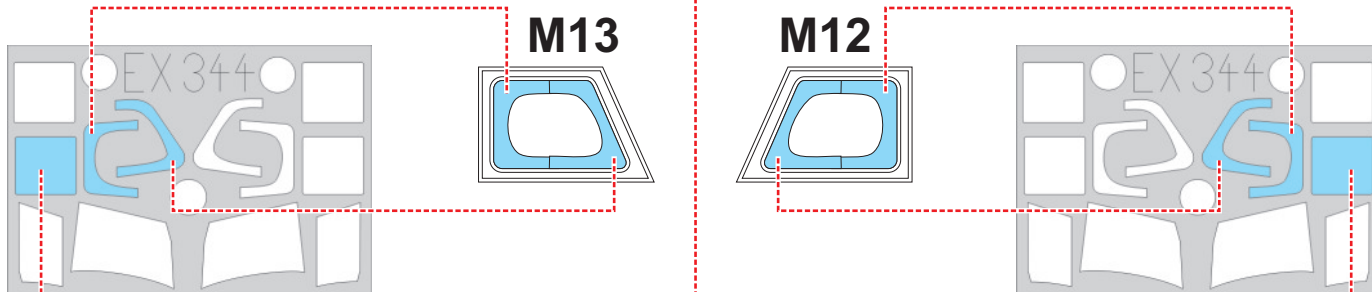

eduard
MASK

EX 344

C-2 1/48

The die-cut mask for accurate canopy frame painting of the
Kinetic scale 1/48 KIT

3.)

LIQUID MASK

4.)