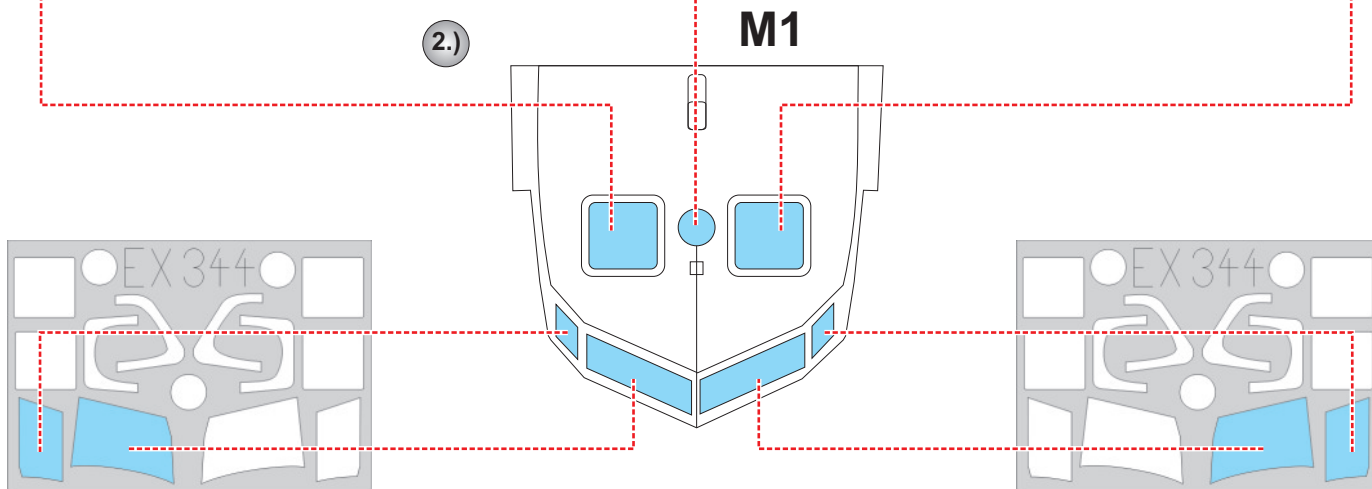

eduard
MASK

EX 344

C-2 1/48

The die-cut mask for accurate canopy frame painting of the
Kinetic scale 1/48 KIT

3.)

LIQUID MASK

4.)