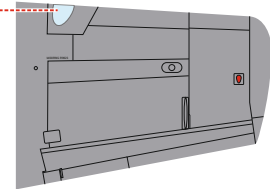

P-51B/C framed canopy TFace

K13

R16

R16

LIQUID MASK

K5

K3

K2

OUTSIDE

K8

K6

K7

K4

INSIDE