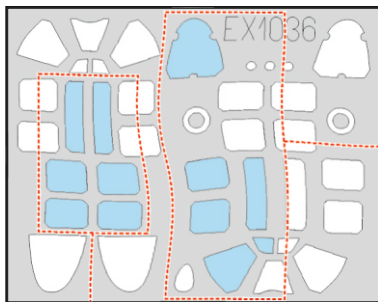

P-51B/C framed canopy TFace

K13

R16

R16

LIQUID MASK

K5

K3

K2

OUTSIDE

K8

K6

K7

K4

INSIDE