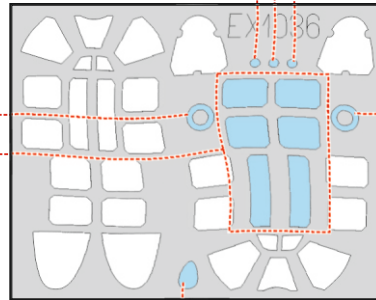

P-51B/C framed canopy TFace

K13

R16

R16

LIQUID MASK

K5

K3

K2

OUTSIDE

K8

K6

K7

K4

INSIDE