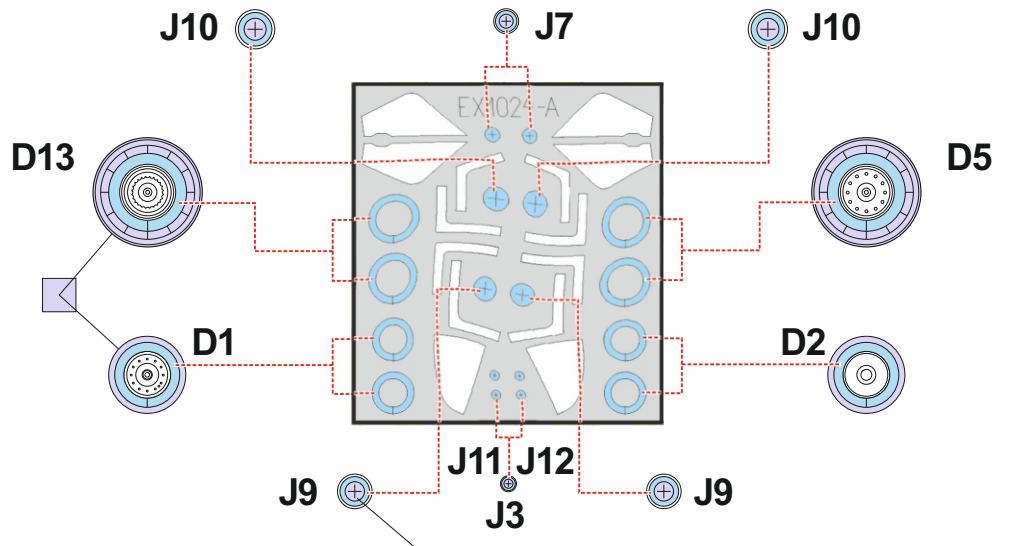

MiG-29K TFace

LIQUID MASK

OUTSIDE

J1

J8

INSIDE