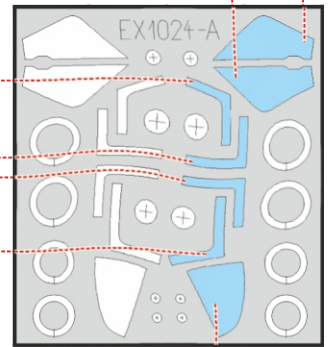

MiG-29K TFace

LIQUID MASK

OUTSIDE

J1

J8

INSIDE