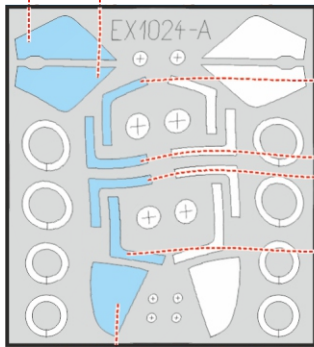

MiG-29K TFace

LIQUID MASK

OUTSIDE

J1

J8

INSIDE