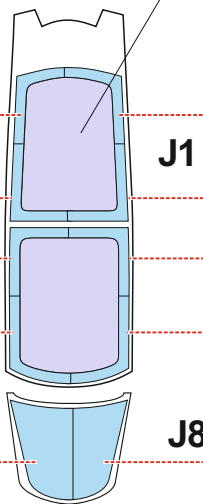

MiG-29K TFace

LIQUID MASK

OUTSIDE

J1

J8

INSIDE