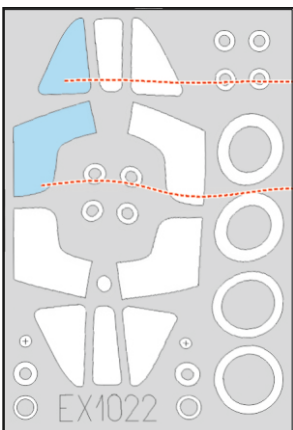

U-2R TFace

EX1022

for kit **HOBBY BOSS**

scale **1/48**

LIQUID MASK

OUTSIDE

J1

J5

J2

J3

INSIDE