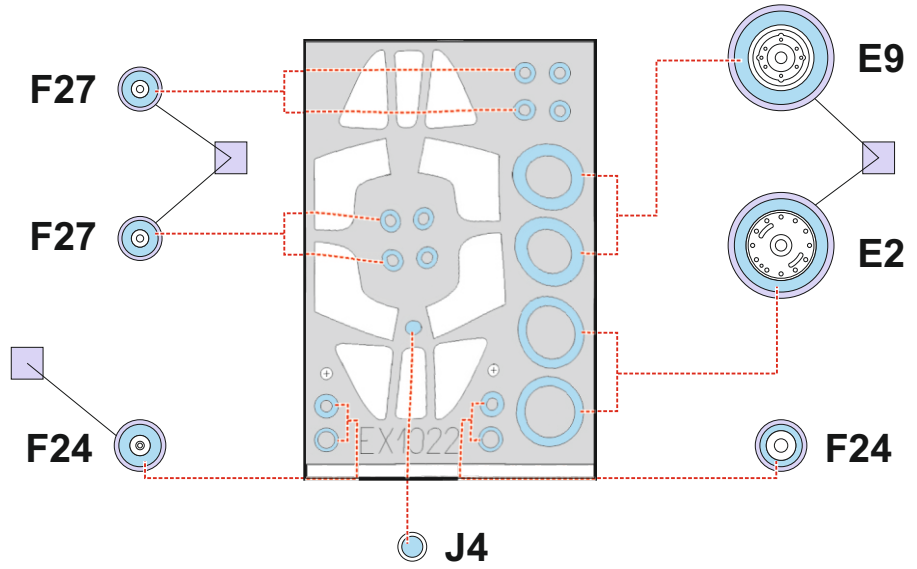

U-2R TFace

EX1022

for kit **HOBBY BOSS**

scale **1/48**

LIQUID MASK

OUTSIDE

J1

J5

J2

J3

INSIDE