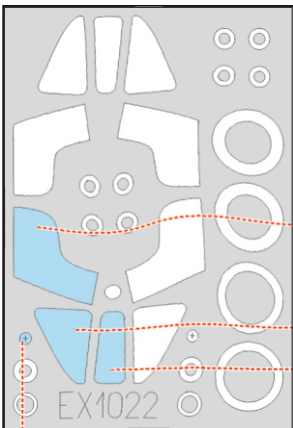

U-2R TFace

EX1022

for kit **HOBBY BOSS**

scale **1/48**

LIQUID MASK

OUTSIDE

J1

J5

J2

J3

INSIDE