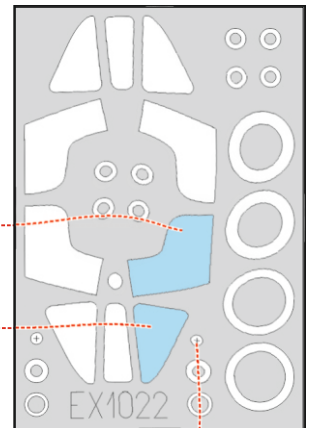

U-2R TFace

EX1022

for kit **HOBBY BOSS**

scale **1/48**

LIQUID MASK

OUTSIDE

J1

J5

J2

J3

INSIDE