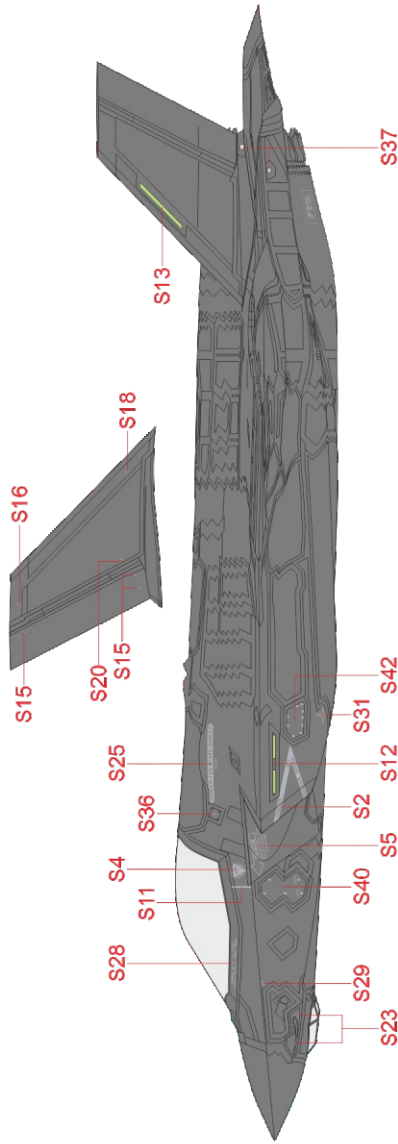

SCALE
1/48

F-35B stencils

ITEM #
D48116

INNER SIDE OF LEFT VERTICAL TAIL

INNER SIDE OF RIGHT VERTICAL TAIL

DESIGNED EXCLUSIVELY FOR F-35B BY TAMIYA

Eduard - Model Accessories, 435 21 Obrnice 170,
Czech Republic

WWW.EDUARD.COM

D48116 F-35B stencils 1/48

8 591437 4587025

MAIN LANDING GEAR

LEFT

RIGHT