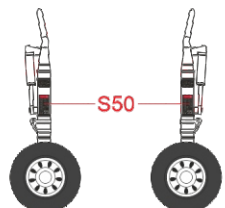

SCALE
1/48

F-35B stencils

ITEM #
D48116

INNER SIDE OF LEFT VERTICAL TAIL

INNER SIDE OF RIGHT VERTICAL TAIL

DESIGNED EXCLUSIVELY FOR F-35B BY TAMIYA

Eduard - Model Accessories, 435 21 Obrnice 170,
Czech Republic

WWW.EDUARD.COM

D48116 F-35B stencils 1/48

8 591437 4587025

MAIN LANDING GEAR

LEFT

RIGHT