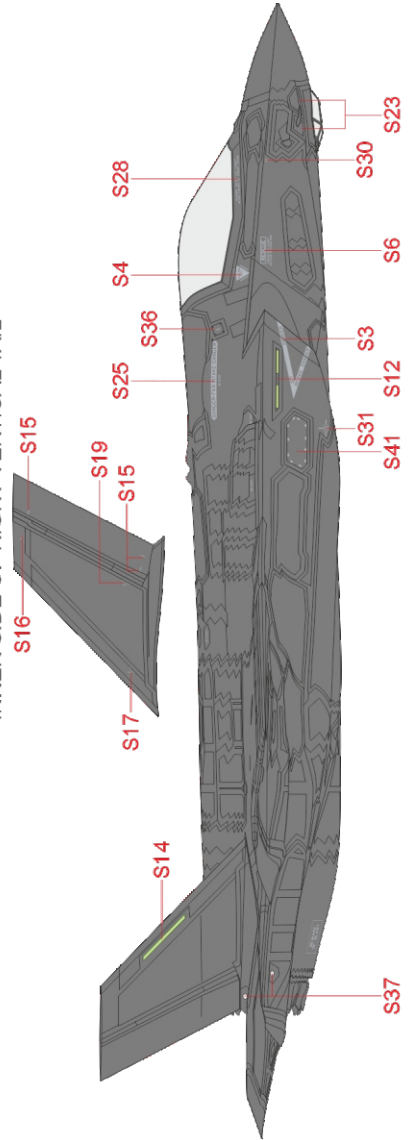

SCALE
1/48

F-35B stencils

ITEM #
D48116

INNER SIDE OF LEFT VERTICAL TAIL

INNER SIDE OF RIGHT VERTICAL TAIL

DESIGNED EXCLUSIVELY FOR F-35B BY TAMIYA

Eduard - Model Accessories, 435 21 Obrnice 170,
Czech Republic

WWW.EDUARD.COM

D48116 F-35B stencils 1/48

8 591437 4587025

MAIN LANDING GEAR

LEFT

RIGHT