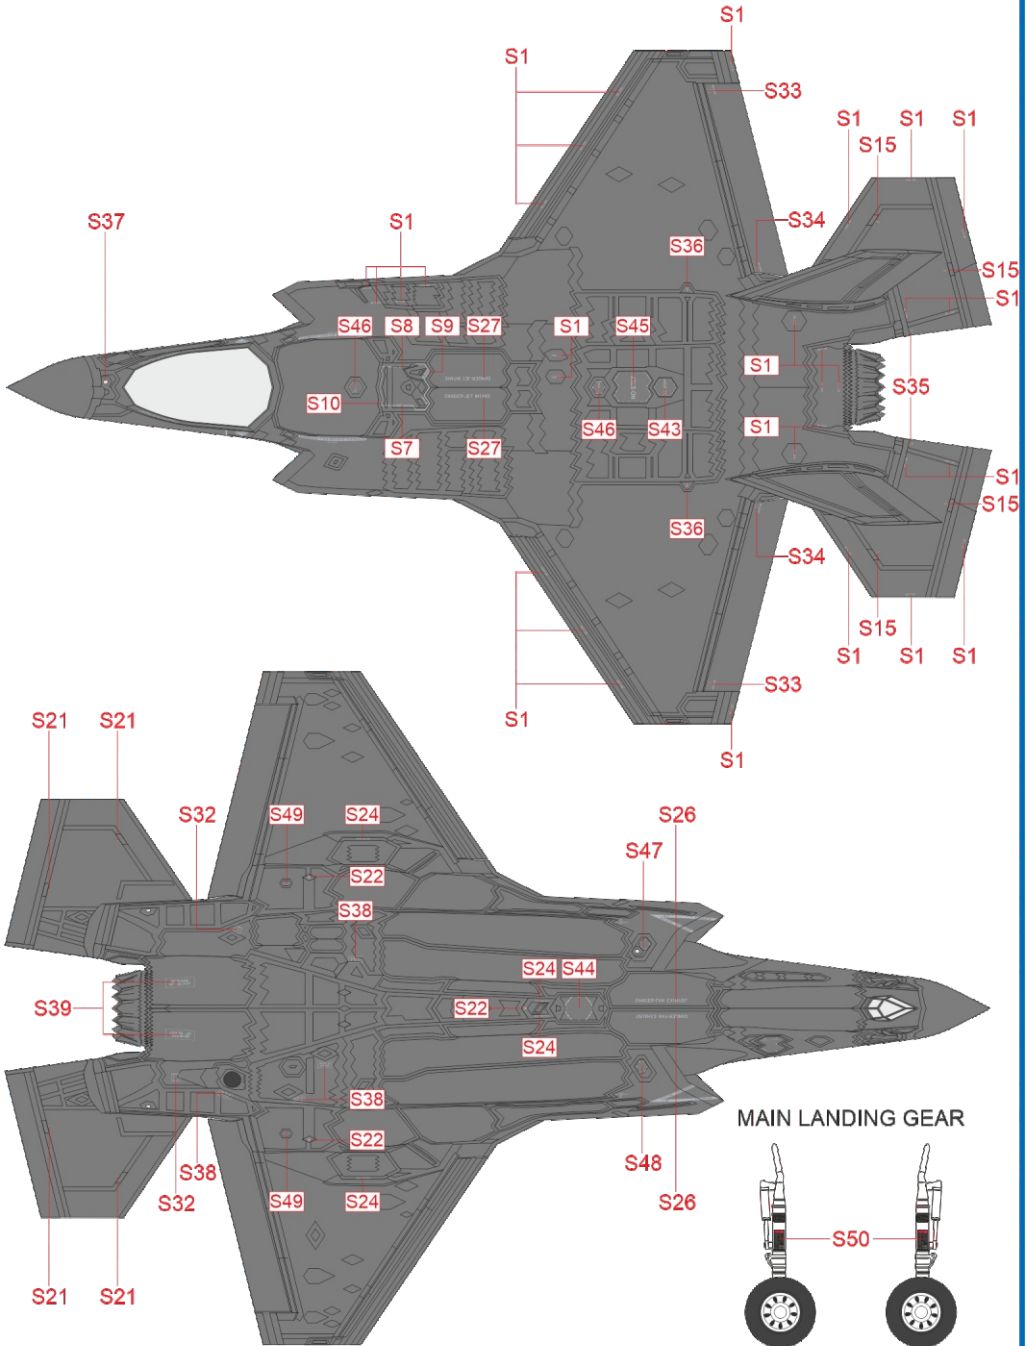

SCALE
1/48

F-35B stencils

ITEM #
D48116

INNER SIDE OF LEFT VERTICAL TAIL

INNER SIDE OF RIGHT VERTICAL TAIL

DESIGNED EXCLUSIVELY FOR F-35B BY TAMIYA

Eduard - Model Accessories, 435 21 Obrnice 170,
Czech Republic

WWW.EDUARD.COM

D48116 F-35B stencils 1/48

8 591437 4587025

MAIN LANDING GEAR

LEFT

RIGHT