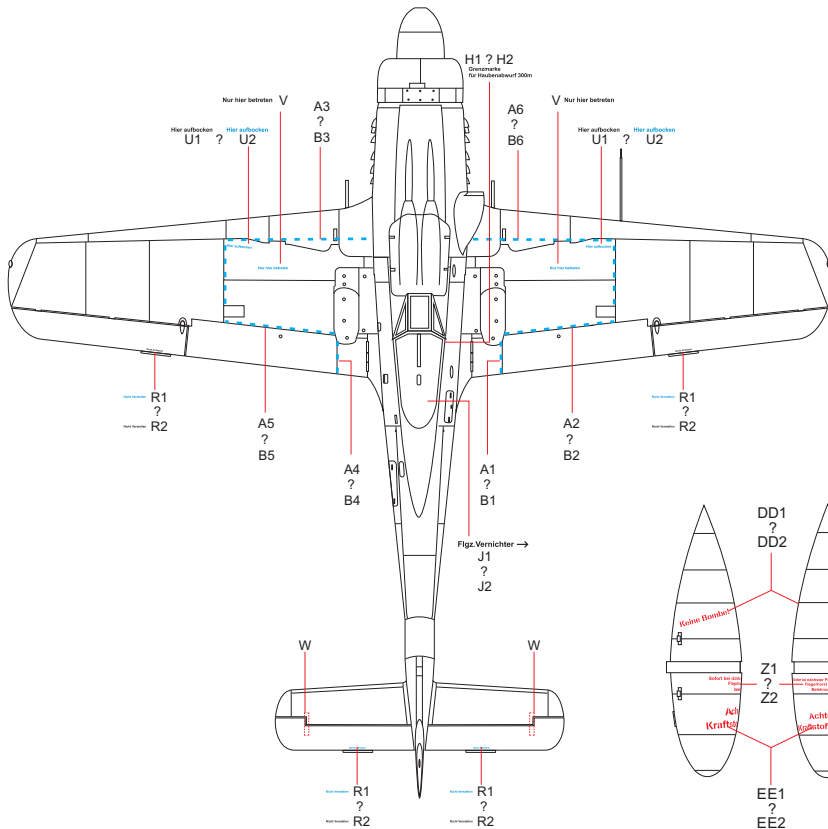

SCALE  
1/48

# Fw 190D stencils

ITEM #  
D48014

DESIGNED EXCLUSIVELY FOR Fw 190D BY EDUARD

Eduard - Model Accessories, 435 21 Obrnice 170,  
Czech Republic

WWW.EDUARD.COM

STENCILS VARIANTS