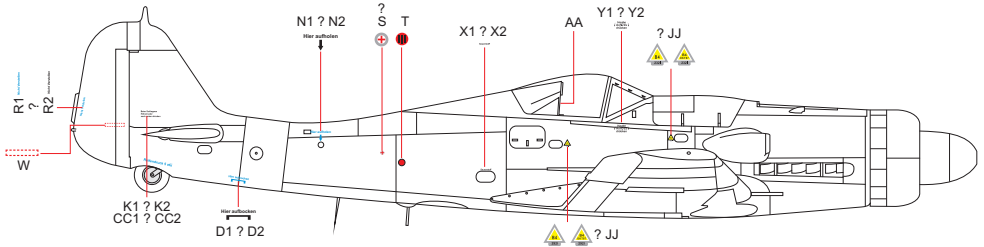

# Fw 190D stencils

ITEM #  
D48014

DESIGNED EXCLUSIVELY FOR Fw 190D BY EDUARD

Eduard - Model Accessories, 435 21 Obrnice 170,  
Czech Republic

WWW.EDUARD.COM

STENCILS VARIANTS