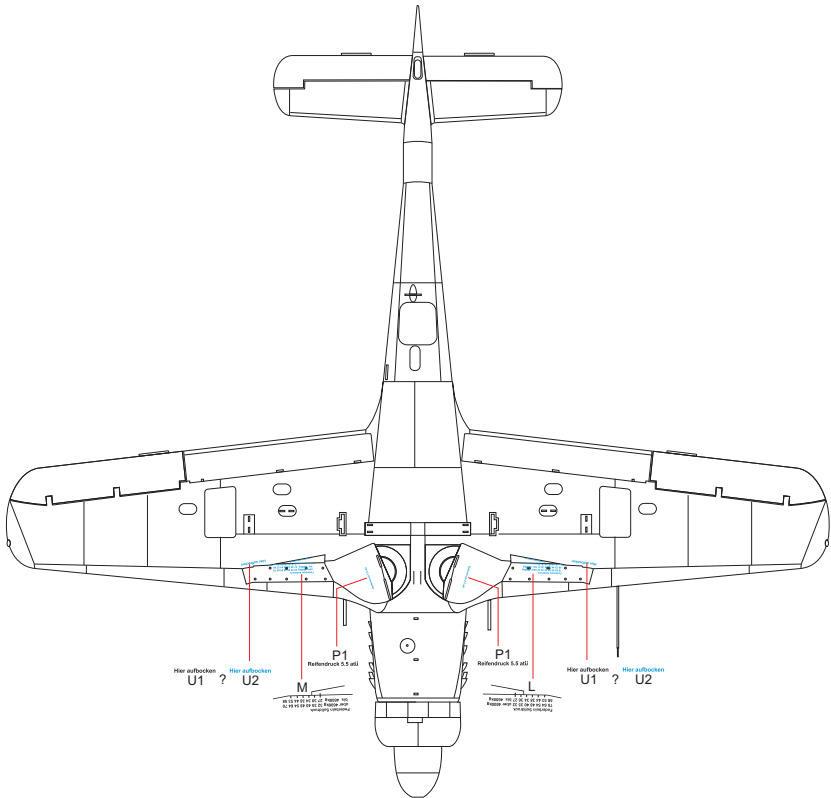

SCALE  
1/48

# Fw 190D stencils

ITEM #  
D48014

DESIGNED EXCLUSIVELY FOR Fw 190D BY EDUARD

Eduard - Model Accessories, 435 21 Obrnice 170,  
Czech Republic

WWW.EDUARD.COM

STENCILS VARIANTS