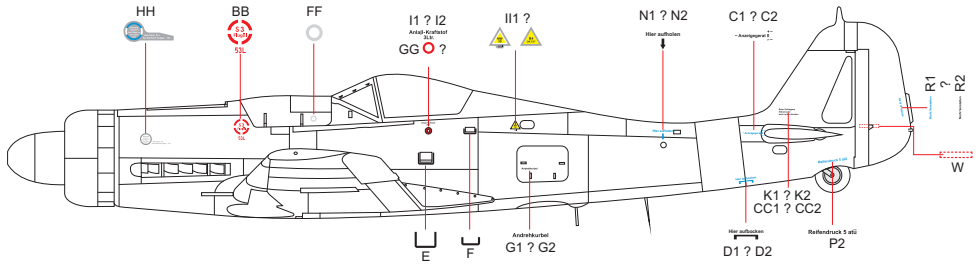

SCALE  
1/48

# Fw 190D stencils

ITEM #  
D48014

DESIGNED EXCLUSIVELY FOR Fw 190D BY EDUARD

Eduard - Model Accessories, 435 21 Obrnice 170,  
Czech Republic

WWW.EDUARD.COM

STENCILS VARIANTS