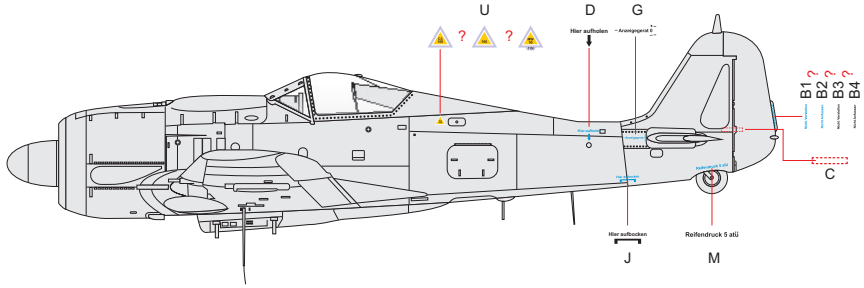

SCALE
1/48

Fw 190A stencils

ITEM #
D48012

DESIGNED EXCLUSIVELY FOR Fw 190A BY EDUARD

Eduard - Model Accessories, 435 21 Obrnice 170,
Czech Republic

WWW.EDUARD.COM

D48012 Fw 190A stencils 1/48

8 591437 180127