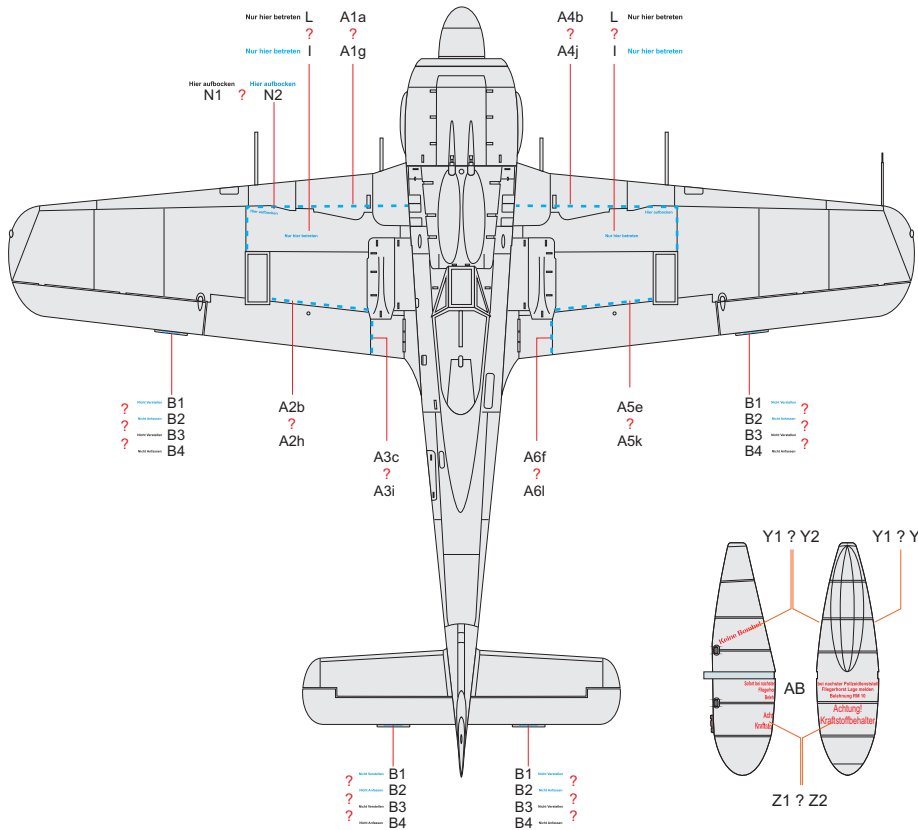

SCALE
1/48

Fw 190A stencils

ITEM #
D48012

DESIGNED EXCLUSIVELY FOR Fw 190A BY EDUARD

Eduard - Model Accessories, 435 21 Obrnice 170,
Czech Republic

WWW.EDUARD.COM

D48012 Fw 190A stencils 1/48

8 591437 180127