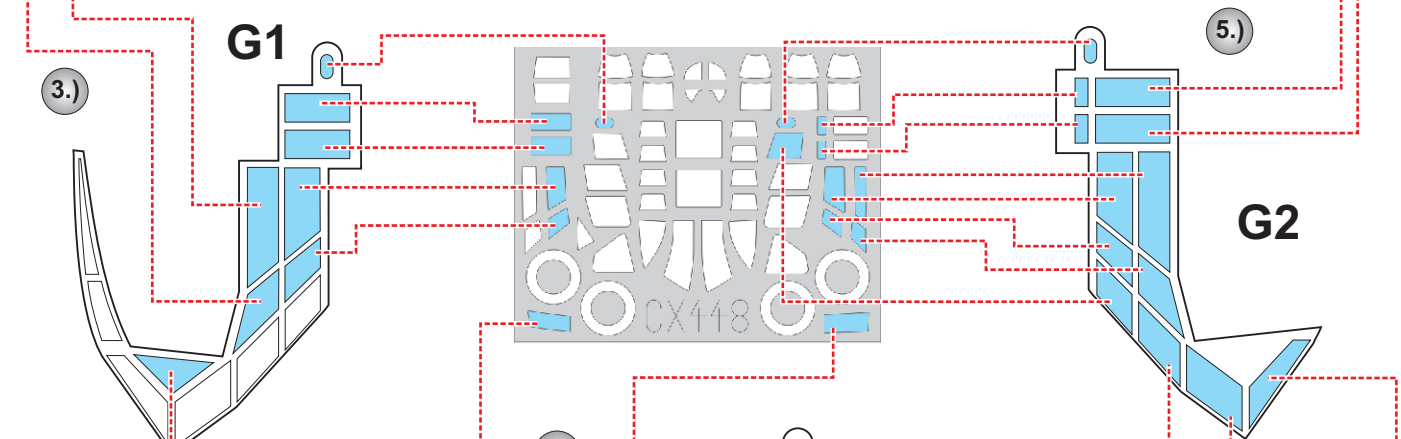

eduard
MASK

CX 448

Blenheim Mk.IF 1/72

The die-cut mask for accurate canopy frame painting of the
Airfix 04059 *scale 1/72 KIT*

G3

G3

6.)

G3