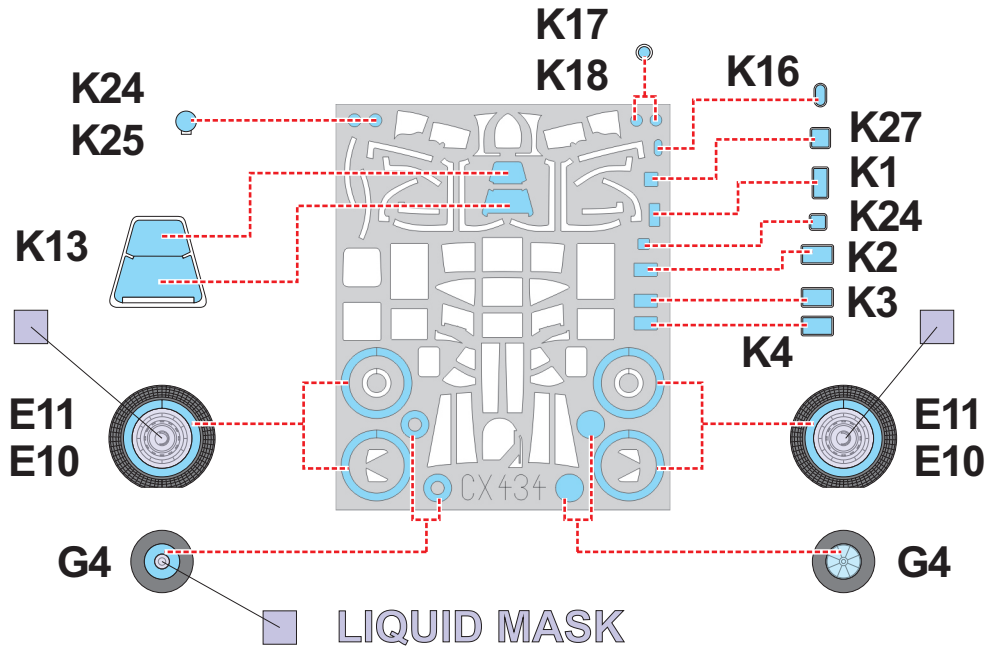

eduard  
MASK

CX 434

# Shackleton MR.2 1/72

The die-cut mask for accurate canopy frame painting of the  
*Airfix A11004* scale 1/72 KIT

**K15**

**K23**

**K28**

**K8**