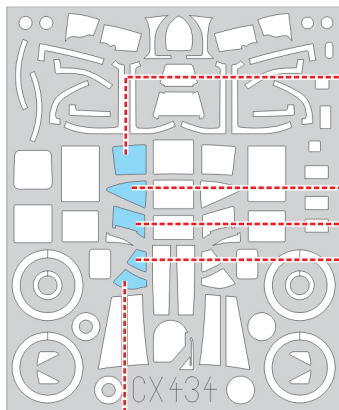

eduard  
MASK

CX 434

# Shackleton MR.2 1/72

The die-cut mask for accurate canopy frame painting of the  
*Airfix A11004* scale 1/72 KIT

**K15**

**K23**

**K28**

**K8**