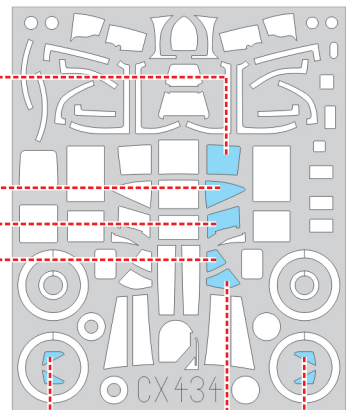

eduard  
MASK

CX 434

# Shackleton MR.2 1/72

The die-cut mask for accurate canopy frame painting of the  
*Airfix A11004* scale 1/72 KIT

**K15**

**K23**

**K28**

**K8**