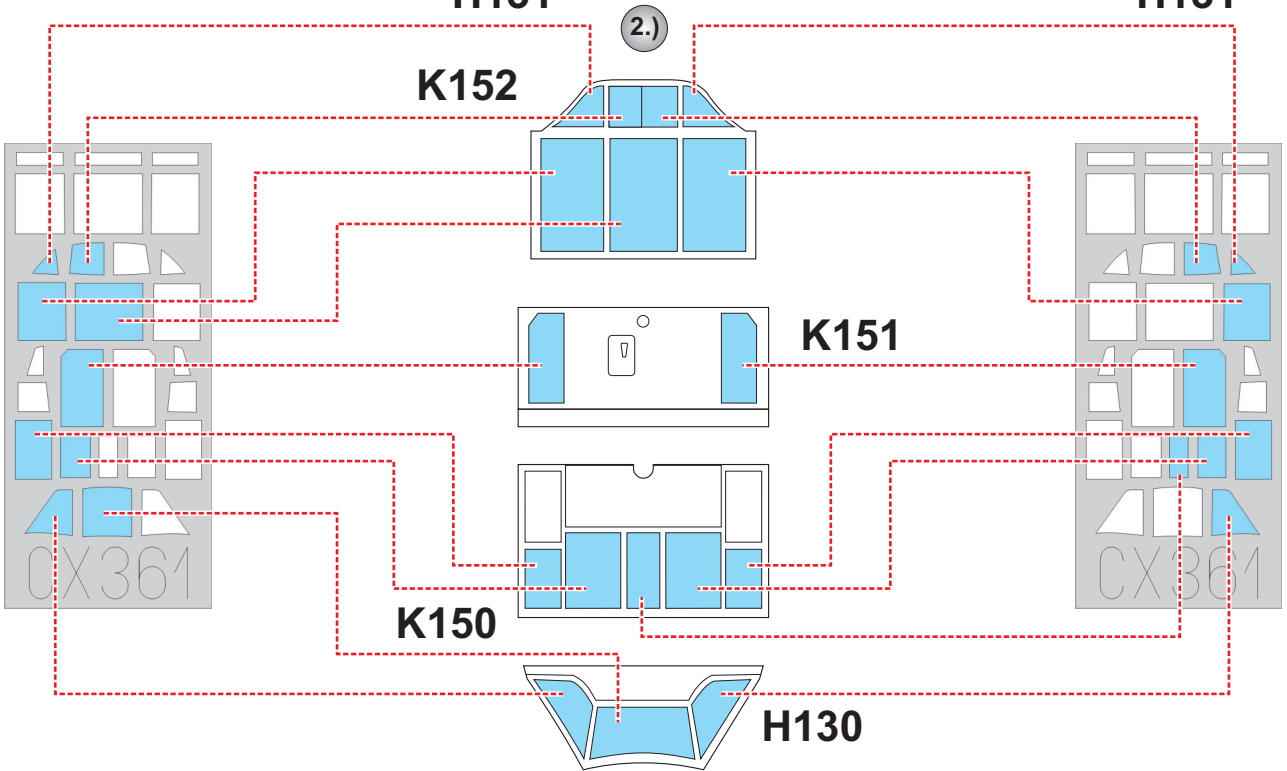

eduard
MASK

CX 361

IL-2M 1/72

The die-cut mask for accurate canopy frame painting of the
Academy scale 1/72 KIT

H130

K150

K151

K152

K153

3.)