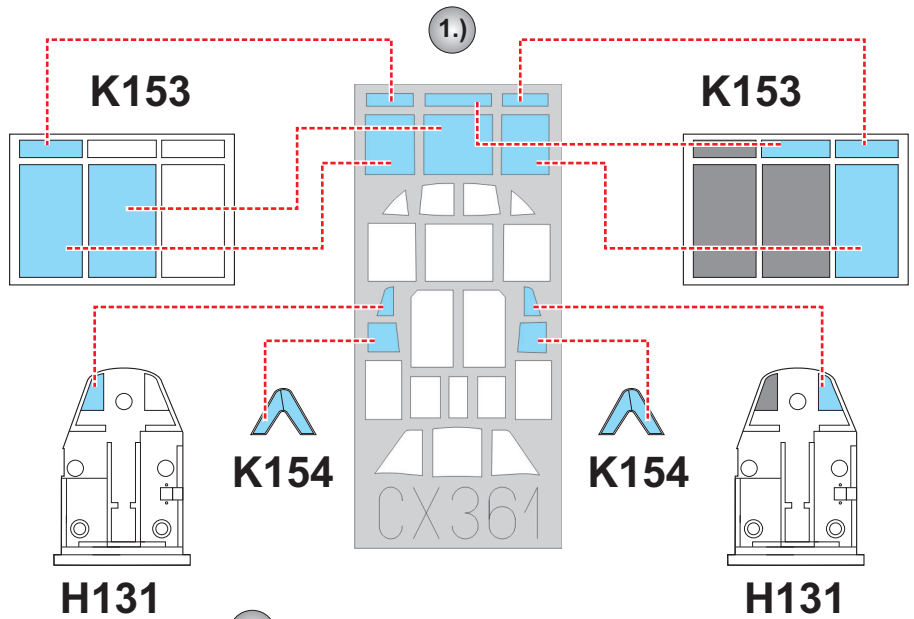

eduard
MASK

CX 361

IL-2M 1/72

The die-cut mask for accurate canopy frame painting of the
Academy scale 1/72 KIT

H130

K150

K151

K152

K153

3.)