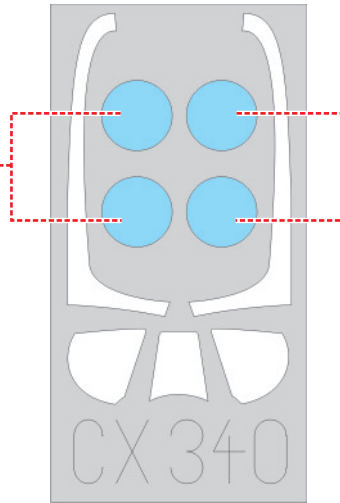

eduard
MASK

CX 340

P-51D/F-51D 1/72

The die-cut mask for accurate canopy frame painting of the
Airfix scale 1/72 KIT

3.)

LIQUID MASK