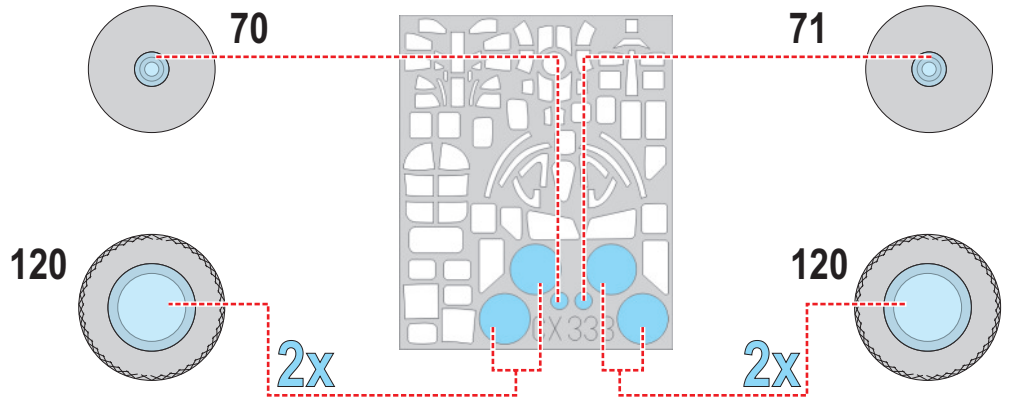

# B-17F 1/72

The die-cut mask for accurate canopy frame painting of the  
*Revell* scale 1/72 KIT

176

180

79

80

LIQUID MASK

87