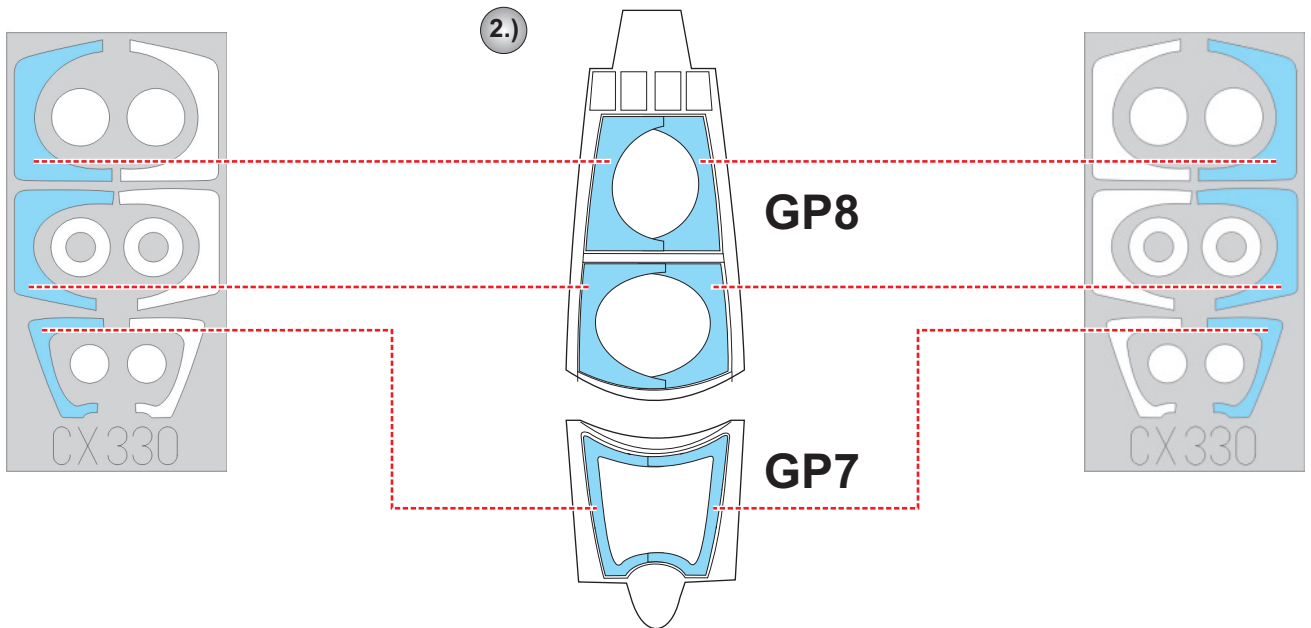

eduard
MASK

CX 330

Su-27UB 1/72

The die-cut mask for accurate canopy frame painting of the
Trumpeter scale 1/72 KIT

LIQUID MASK ■

LIQUID MASK ■