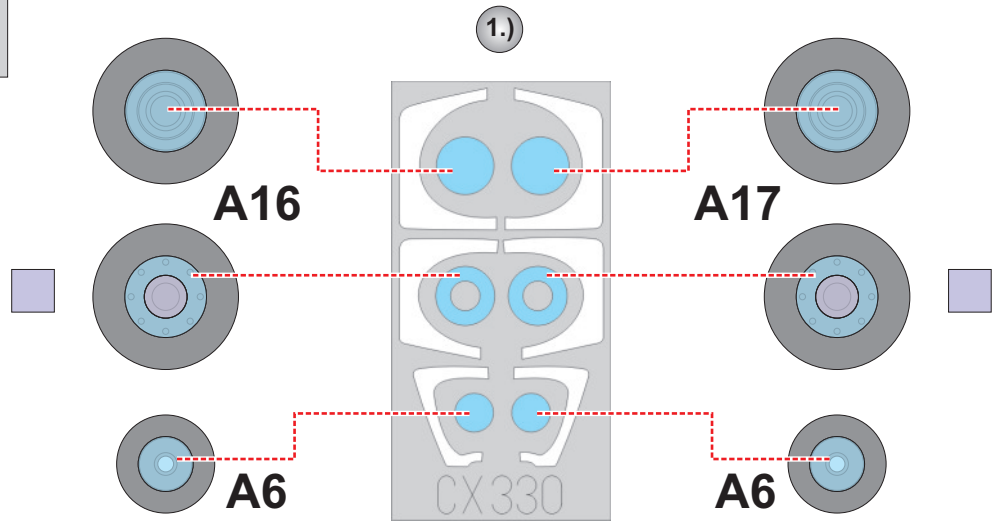

eduard
MASK

CX 330

Su-27UB 1/72

The die-cut mask for accurate canopy frame painting of the
Trumpeter scale 1/72 KIT

LIQUID MASK ■

LIQUID MASK ■