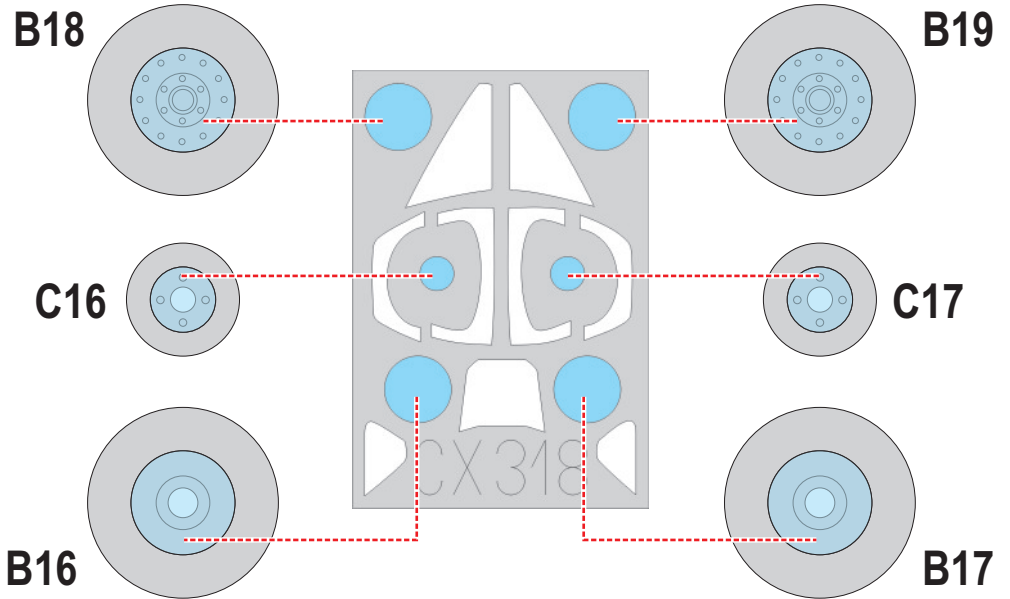

eduard
MASK

CX 318

Sea Venom 1/72

The die-cut mask for accurate canopy frame painting of the
Cyber Hobby scale 1/72 KIT

1.)

2.)

LIQUID MASK ■

3.)