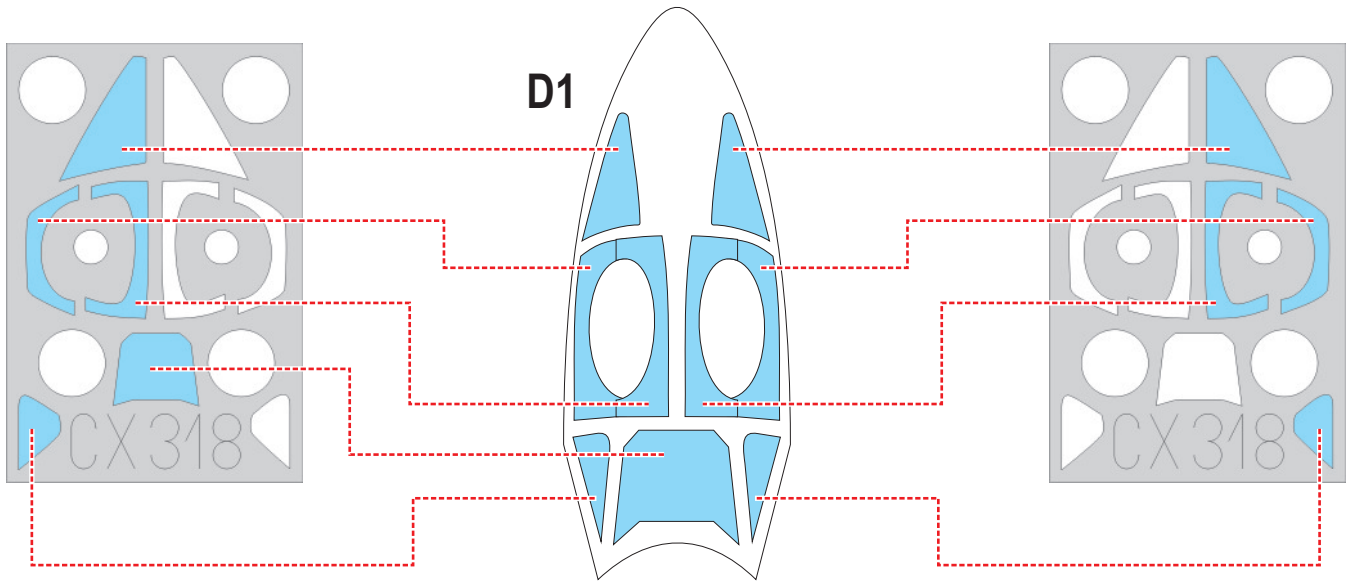

eduard
MASK

CX 318

Sea Venom 1/72

The die-cut mask for accurate canopy frame painting of the
Cyber Hobby scale 1/72 KIT

1.)

2.)

LIQUID MASK ■

3.)