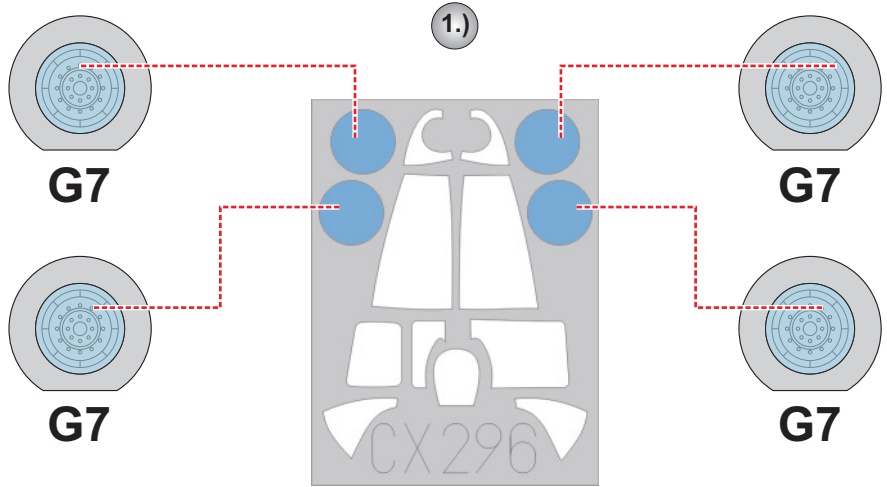

# Meteor F.1 1/72

The die-cut mask for accurate canopy frame painting of the  
*Dragon* scale 1/72 KIT