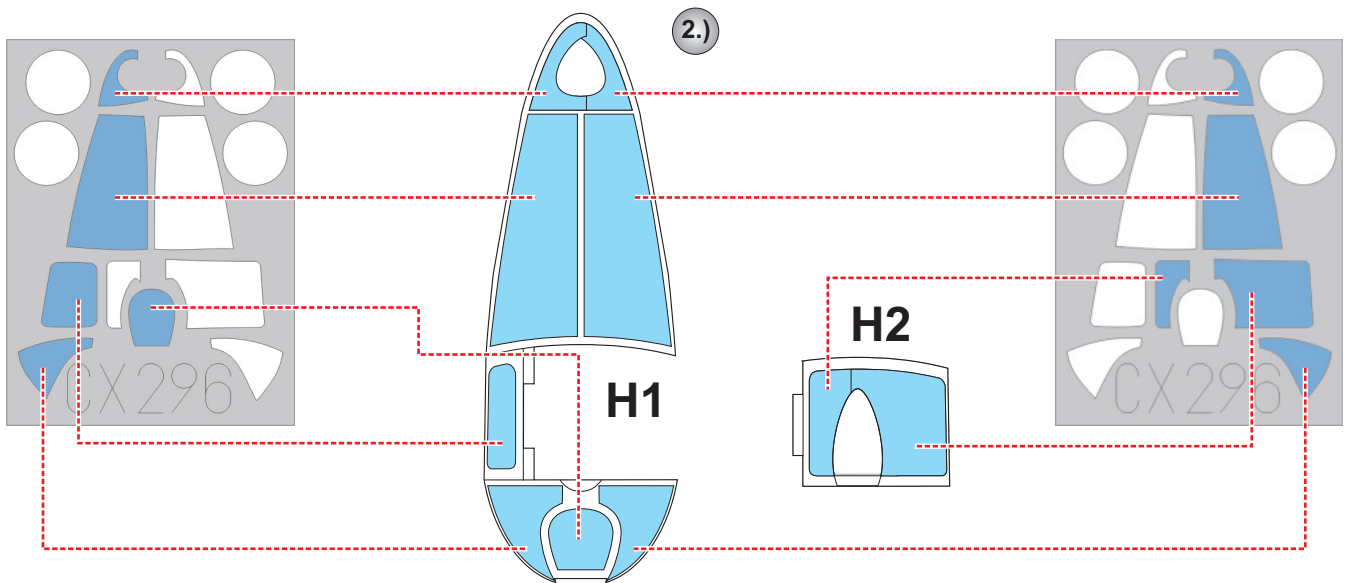

# Meteor F.1 1/72

The die-cut mask for accurate canopy frame painting of the  
*Dragon* scale 1/72 KIT